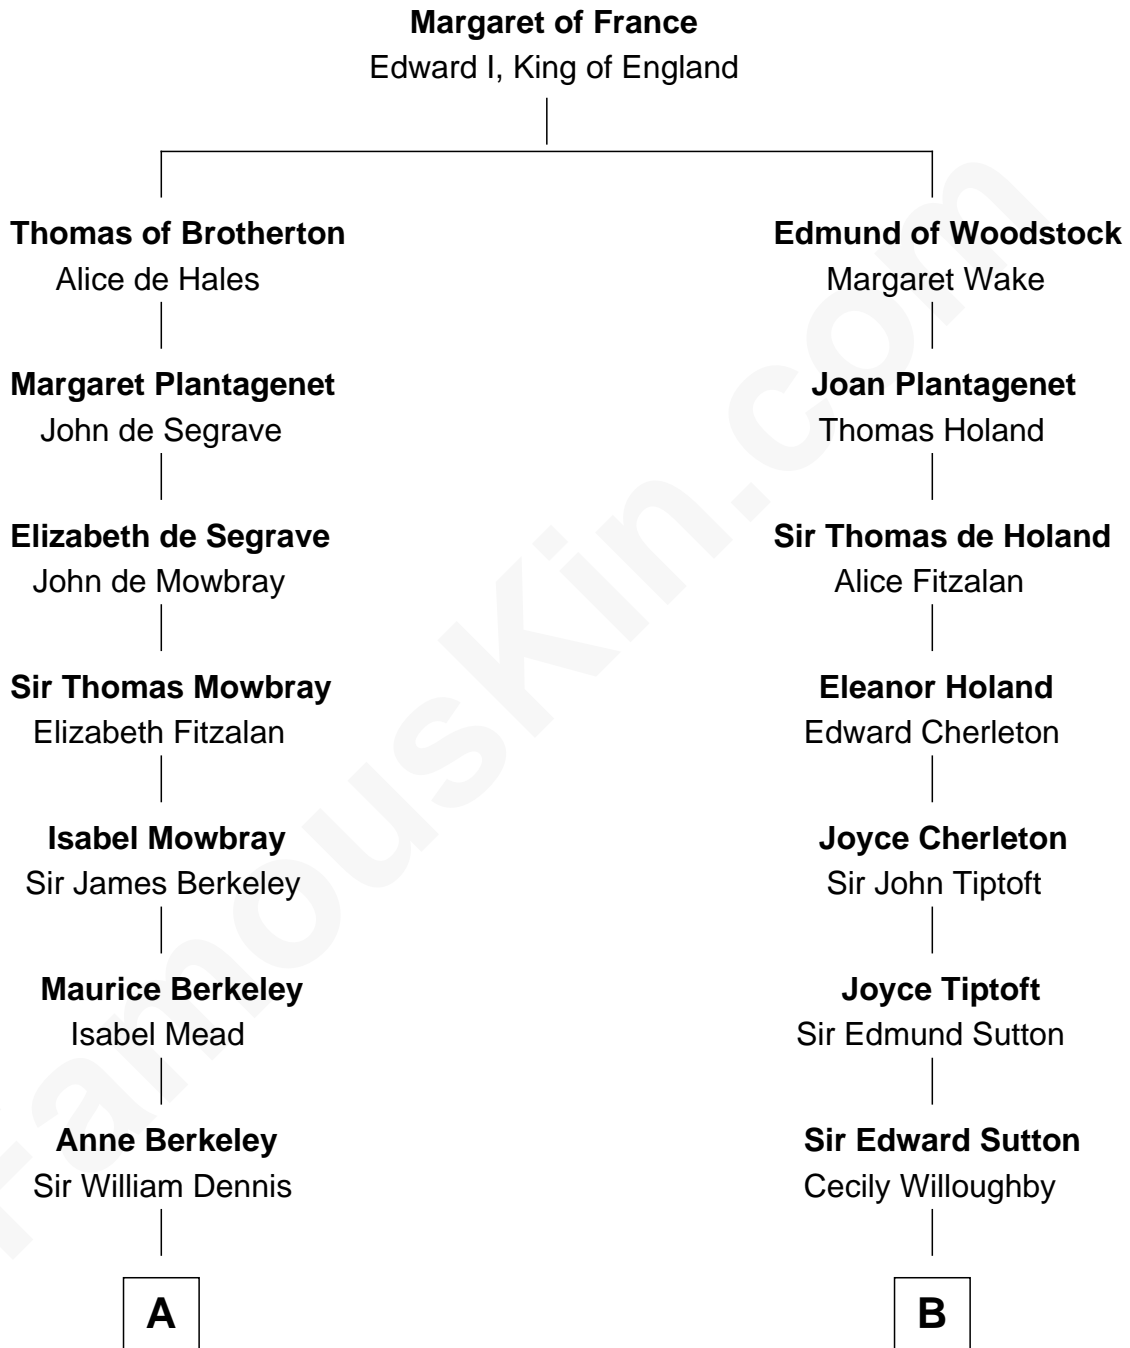

**FamousKin.com**  
**Relationship Chart of**  
**General Douglas MacArthur**  
*U.S. Army - World War II*

**19th cousin 2 times removed of**

**J. K. Simmons**  
*TV and Movie Actor*

**C**

**Aurelia Belcher**  
Arthur MacArthur

**Gen. Arthur MacArthur**  
Mary Pinckney Hardy

**General Douglas MacArthur**  
*U.S. Army - World War II*

**D**

**Sedgwick Russell Hazen**  
Mary Isabelle Barr

**Lewis Jacob Hazen**  
Emma Broaddus Lewis