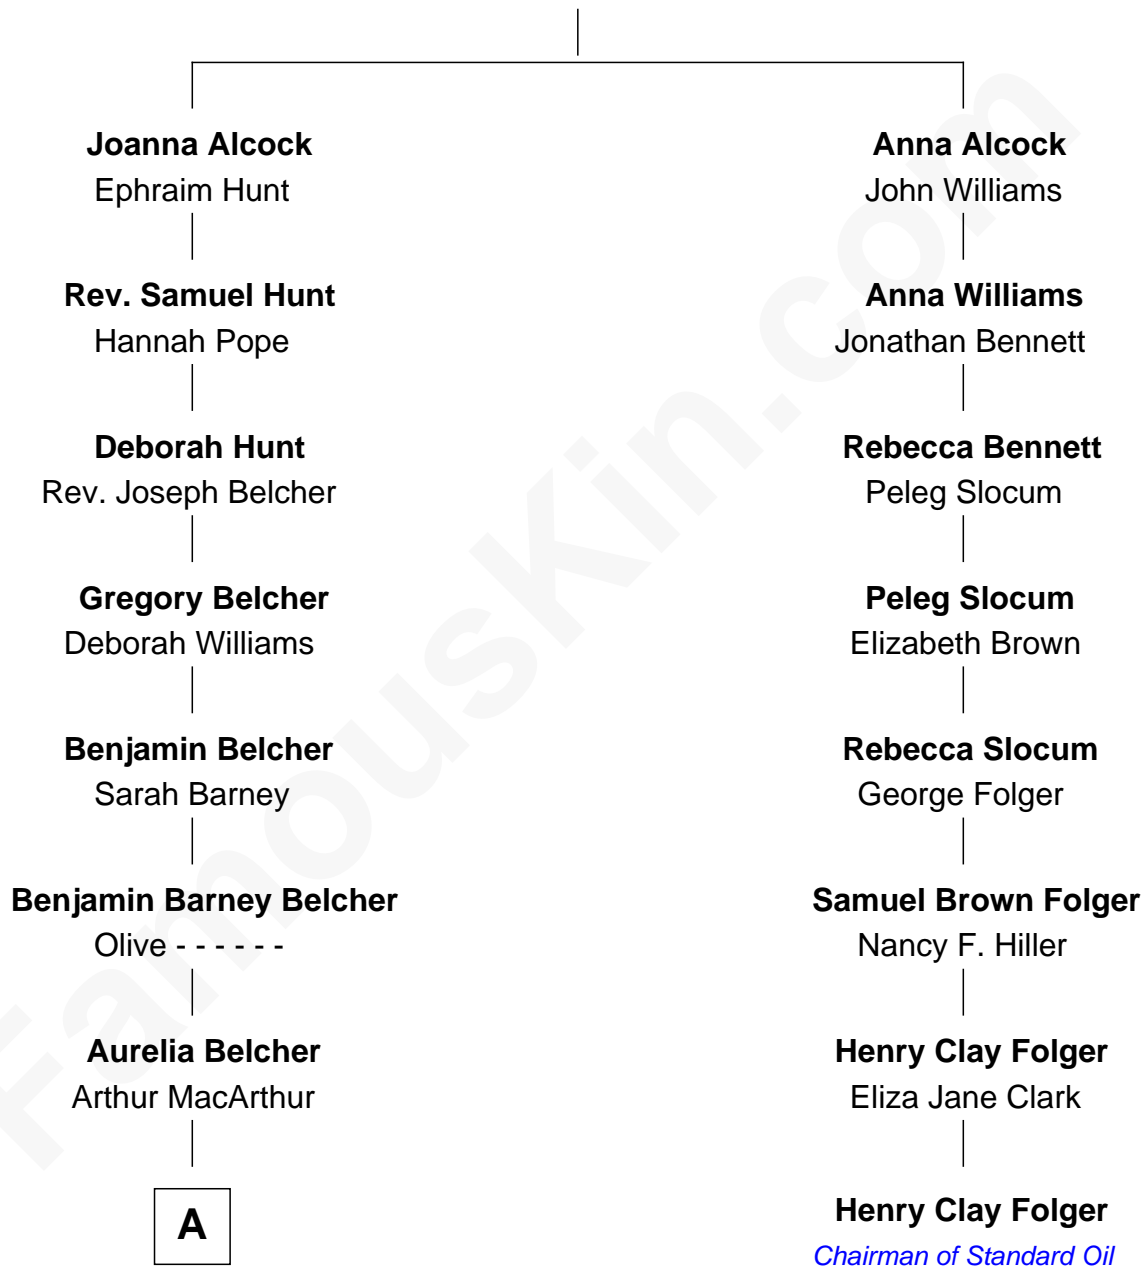

FamousKin.com
Relationship Chart of
General Douglas MacArthur

U.S. Army - World War II

7th cousin 1 time removed of

Henry Clay Folger

Founder of Folger Shakespeare Library and Chairman of Standard Oil

Dr. John Alcock
 Sarah Palgrave

A

Gen. Arthur MacArthur

Mary Pinckney Hardy

General Douglas MacArthur

U.S. Army - World War II

FamousKin.com