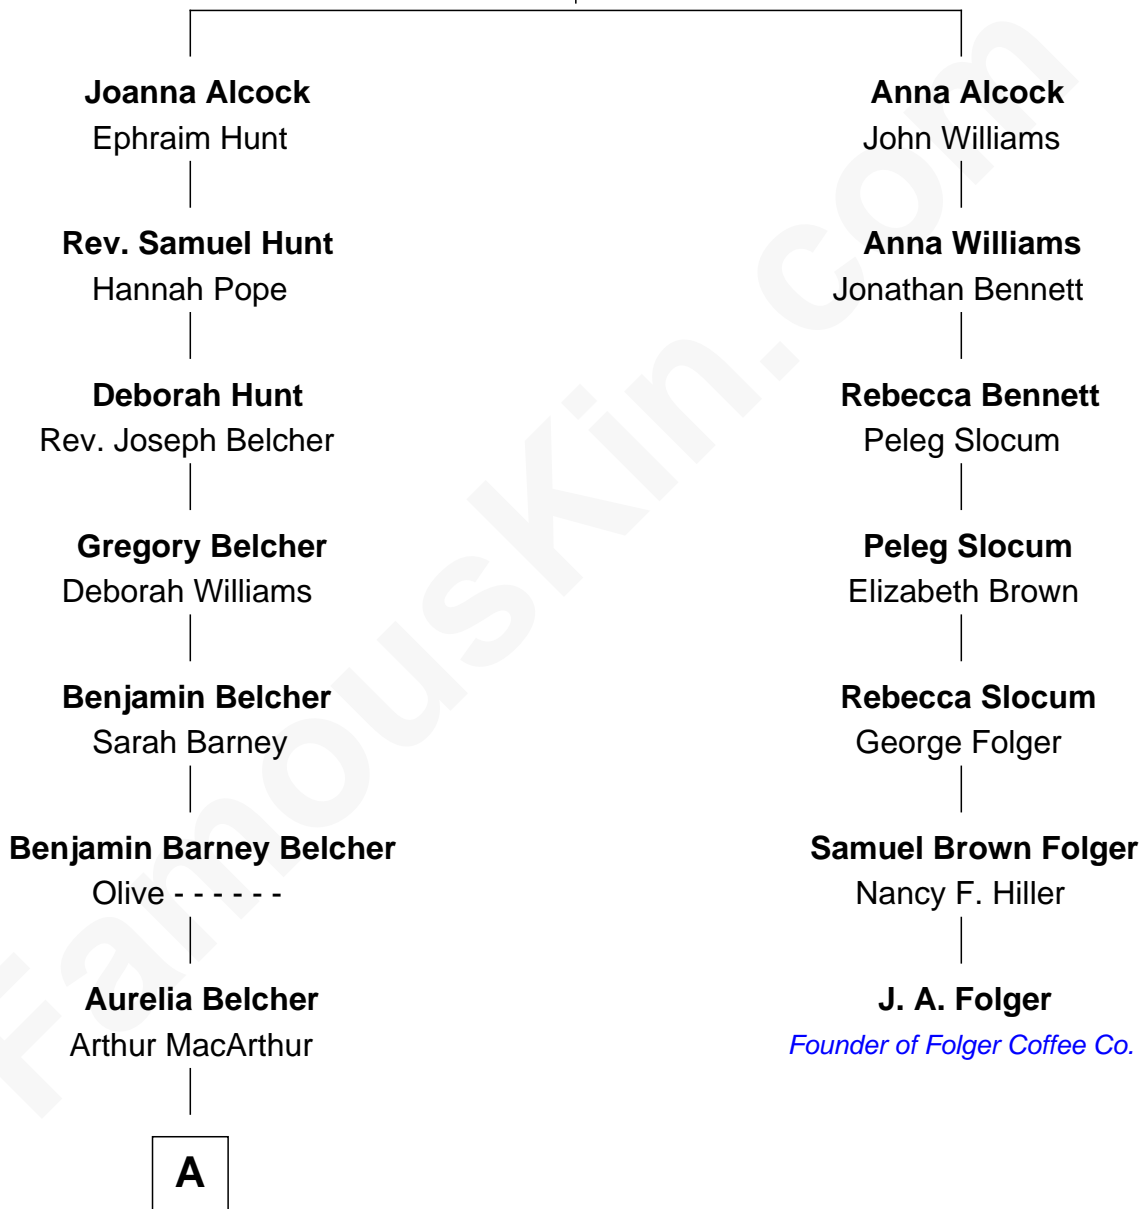

**FamousKin.com**  
**Relationship Chart of**  
**General Douglas MacArthur**  
*U.S. Army - World War II*

6th cousin 2 times removed of

**J. A. Folger**

*Founder of Folger Coffee Company*

**Dr. John Alcock**  
 Sarah Palgrave

**A**

—  
**Gen. Arthur MacArthur**

Mary Pinckney Hardy

—  
**General Douglas MacArthur**

*U.S. Army - World War II*

FamousKin.com