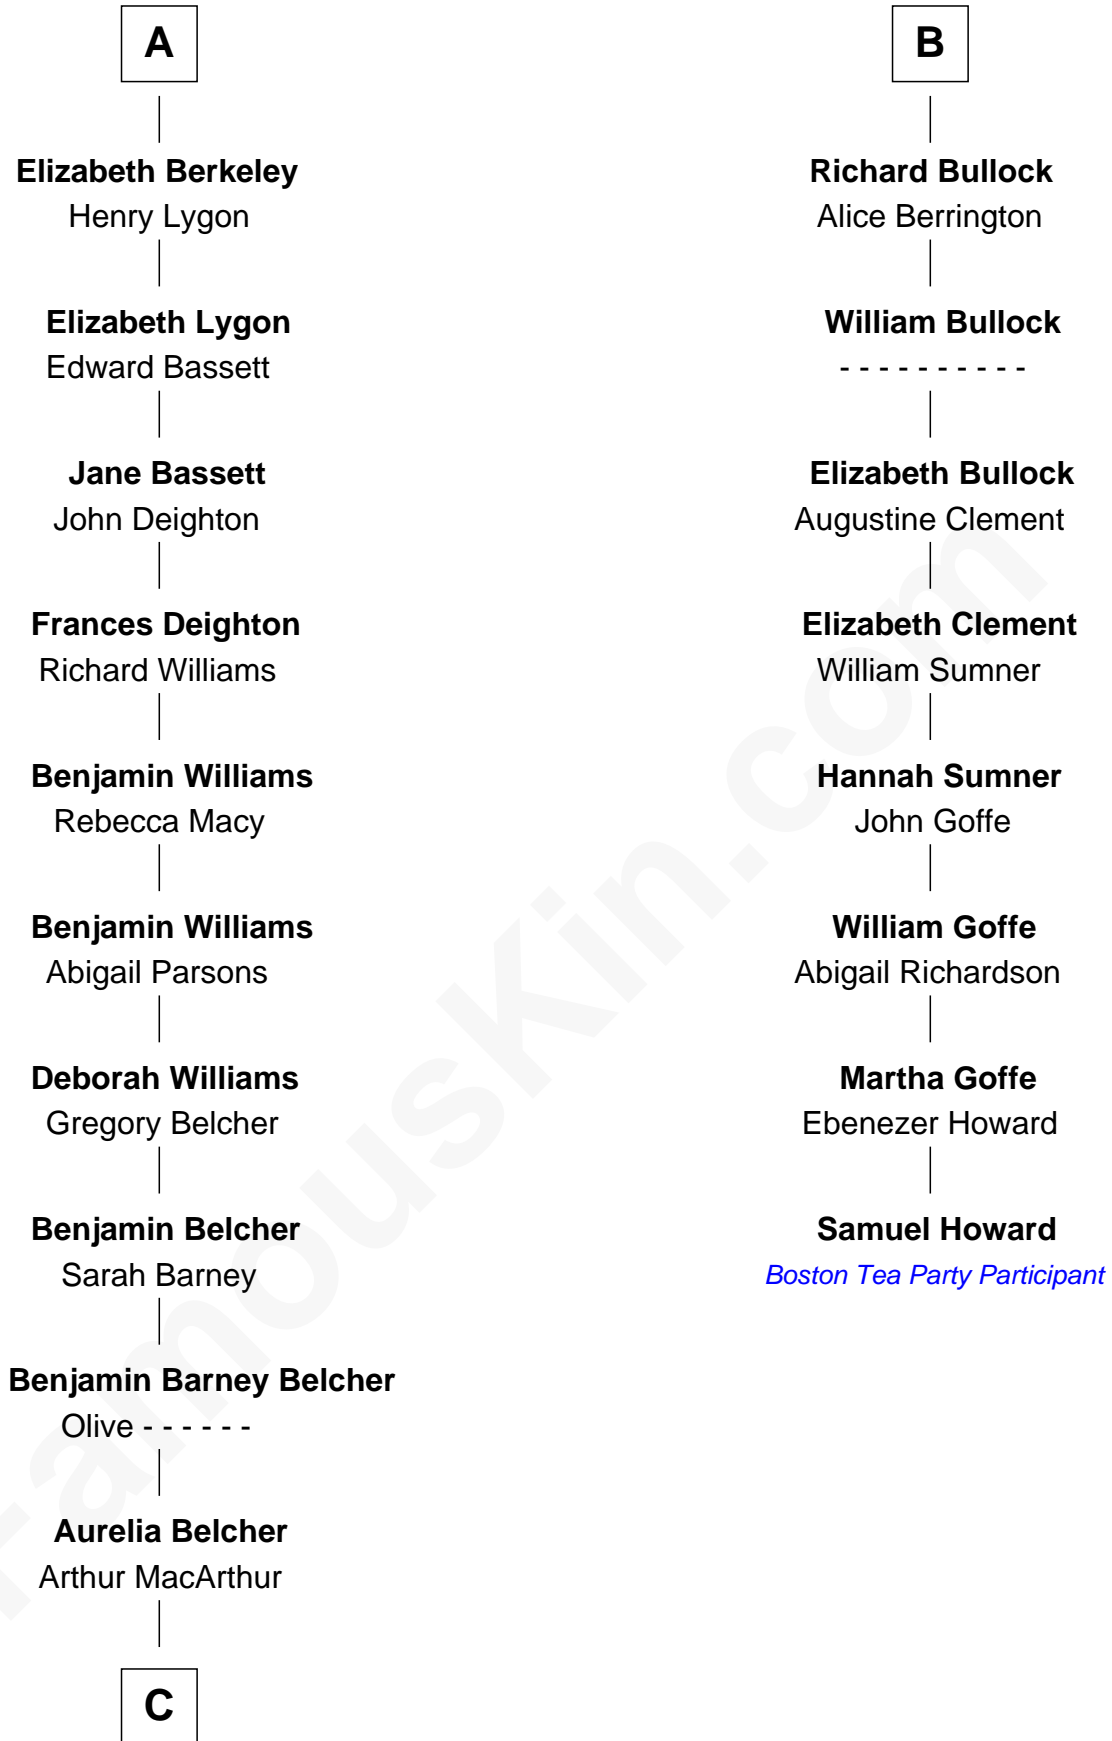

FamousKin.com

Relationship Chart of General Douglas MacArthur

U.S. Army - World War II

14th cousin 4 times removed of

Samuel Howard

Boston Tea Party Participant

Bartholomew de Badlesmere

Margaret de Clare

Elizabeth de Badlesmere

Sir William de Bohun

Elizabeth de Bohun

Sir Richard Fitzalan

Elizabeth Fitzalan

Sir Thomas Mowbray

Isabel Mowbray

Sir James Berkeley

Sir William Norreys

Margaret Norreys

Gilbert Bullock

Thomas Bullock

Alice Kingsmill

B

C

—
Gen. Arthur MacArthur
Mary Pinckney Hardy