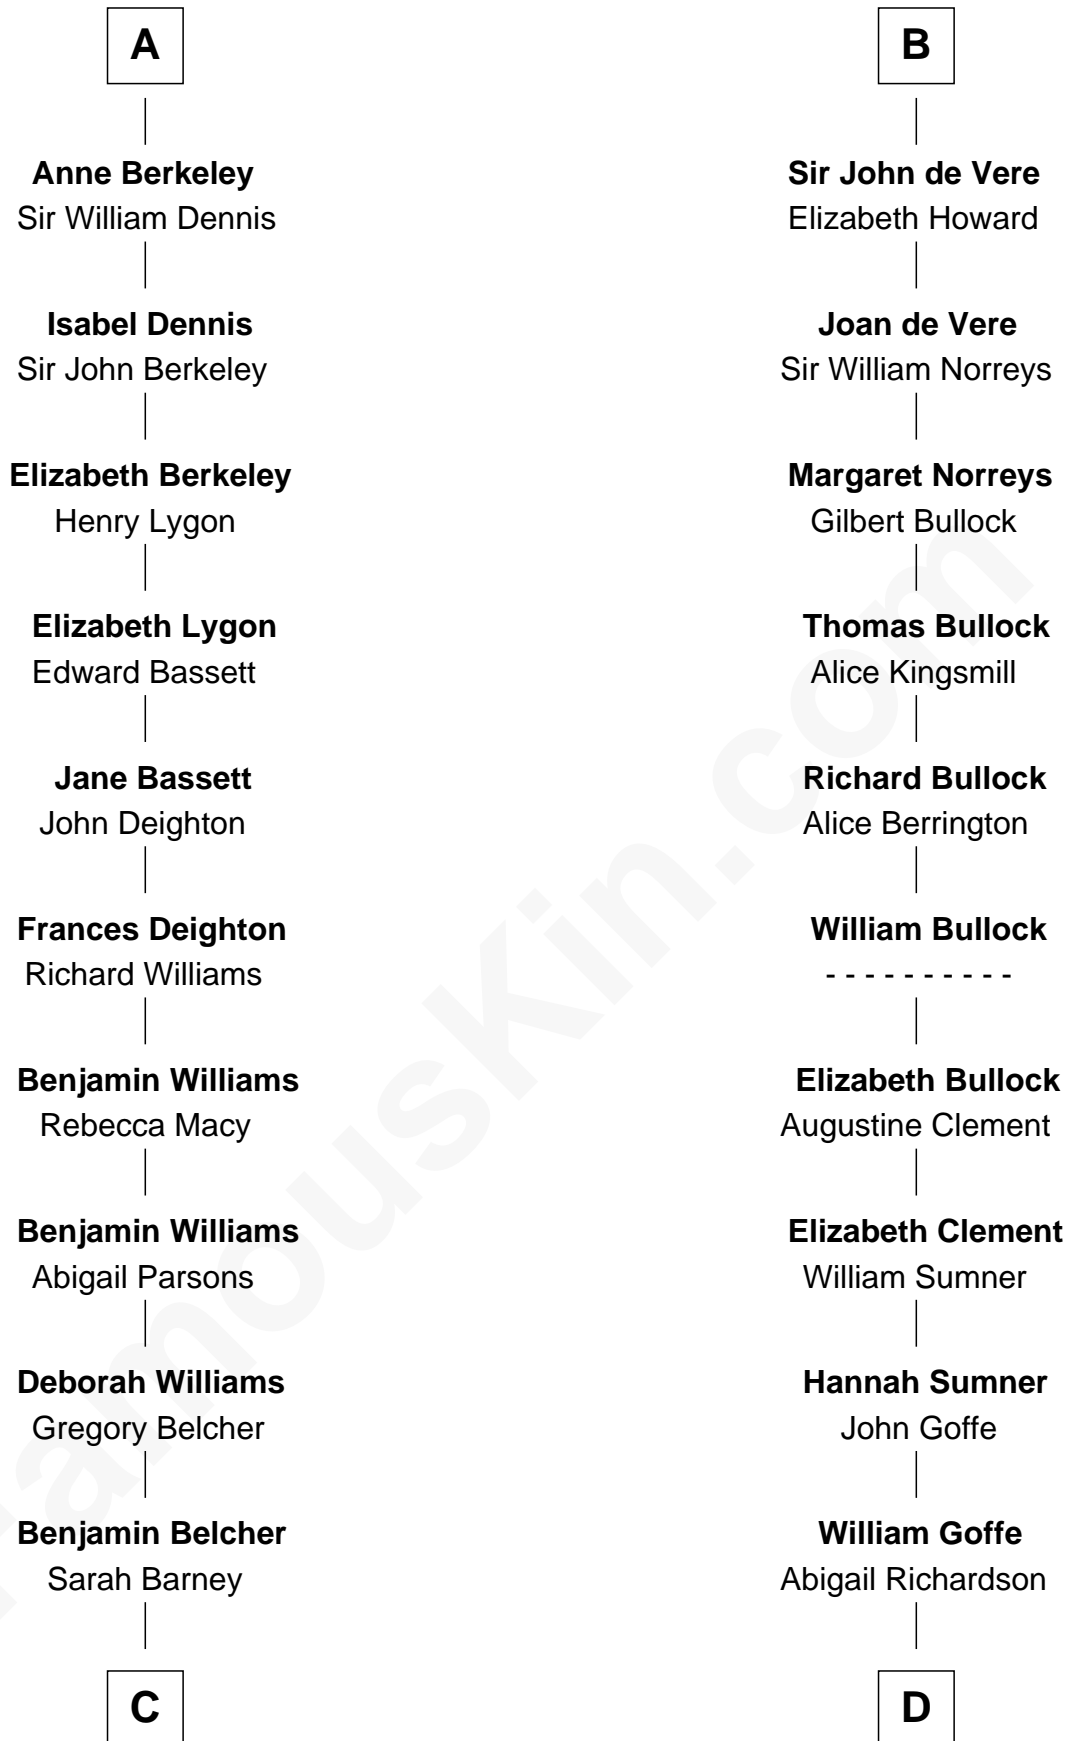

FamousKin.com

Relationship Chart of General Douglas MacArthur

U.S. Army - World War II

18th cousin 2 times removed of

Samuel Howard

Boston Tea Party Participant

Ferdinand III, King of Castile

Joanna of Ponthieu

Eleanor of Castile
Edward I, King of England

Elizabeth Plantagenet
Humphrey de Bohun

Sir William de Bohun
Elizabeth de Badlesmere

Elizabeth de Bohun
Sir Richard Fitzalan

Elizabeth Fitzalan
Sir Thomas Mowbray

Isabel Mowbray
Sir James Berkeley

Maurice Berkeley
Isabel Mead

A

Eleanor of Castile
Edward I, King of England

Joan of Acre
Sir Gilbert de Clare

Eleanor de Clare
Hugh le Despencer

Isabel le Despencer
Richard Fitzalan

Sir Edmund Fitzalan
Sibyl de Montagu

Philippe Fitzalan
Sir Richard Sergeaux

Alice Sergeaux
Sir Richard de Vere

B

FamousKin.com