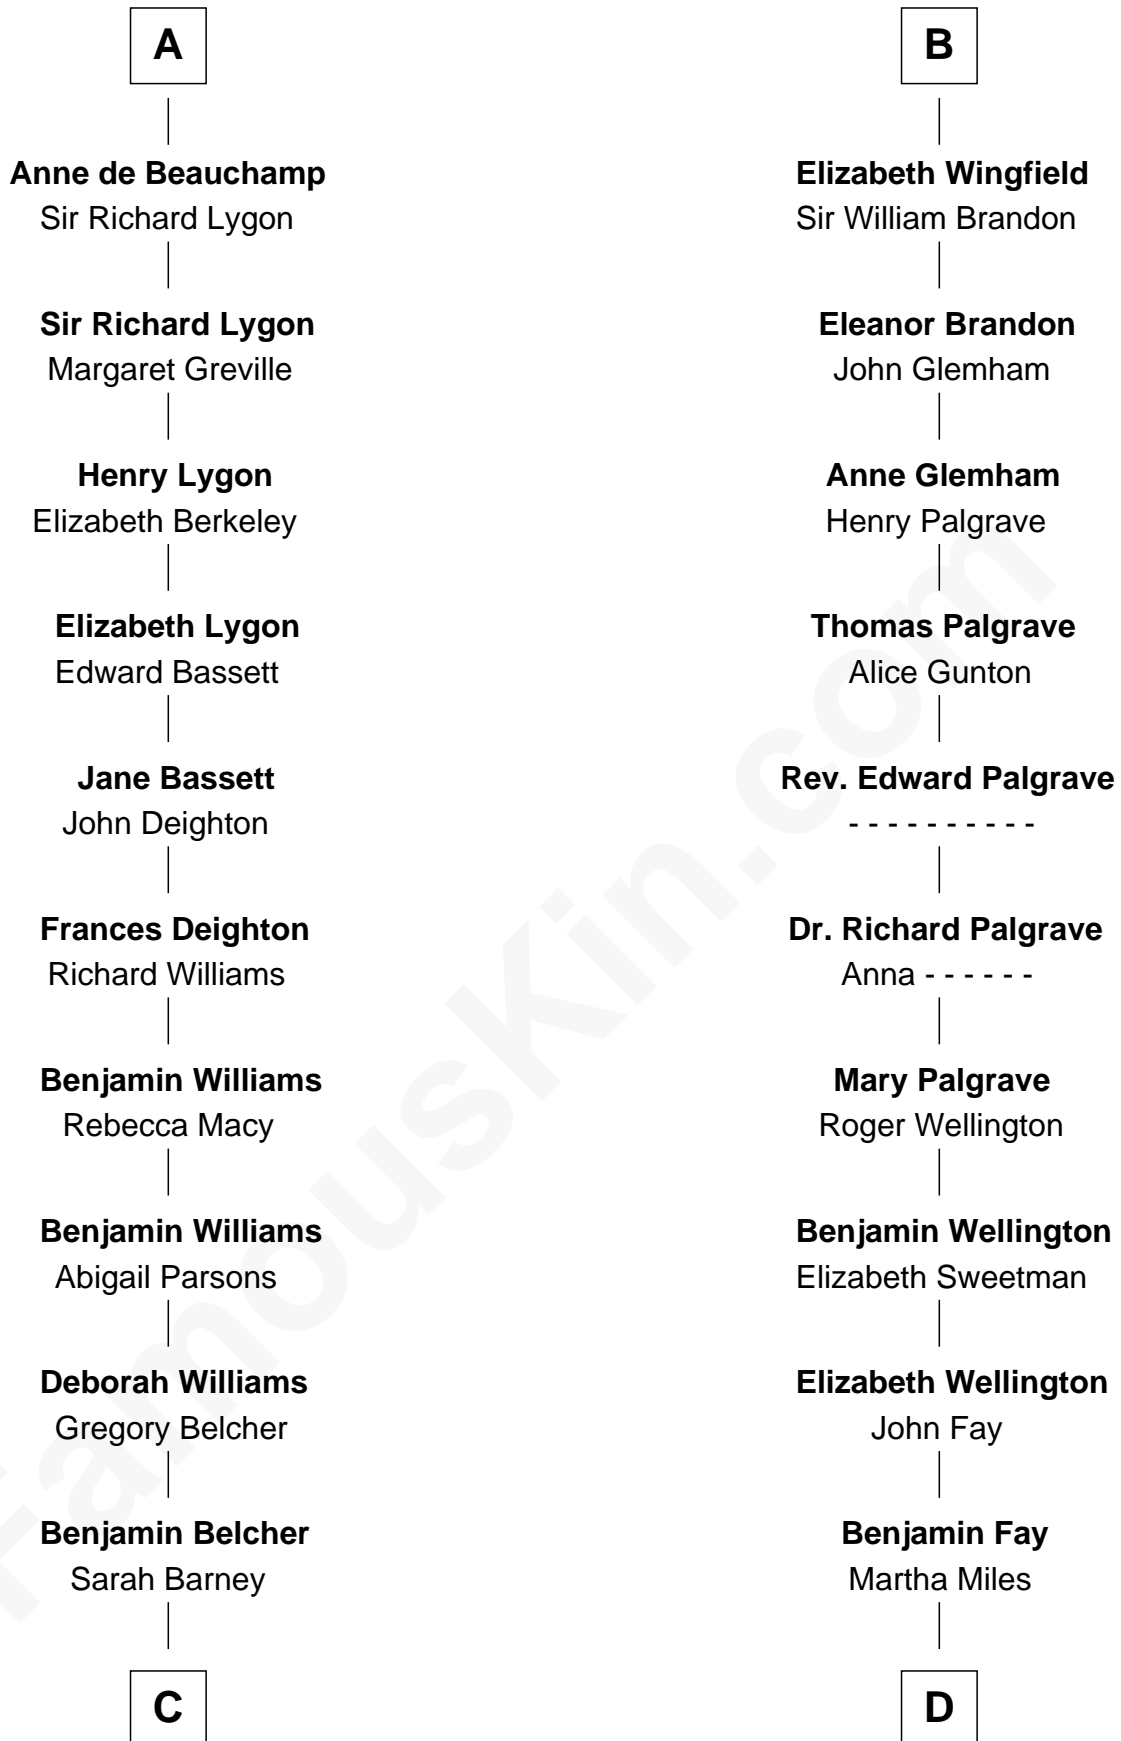

FamousKin.com

Relationship Chart of General Douglas MacArthur

U.S. Army - World War II

18th cousin 2 times removed of

Eli Whitney

Inventor of the Cotton Gin

Sir Humphrey de Bohun

Maud of Eu

FamousKin.com