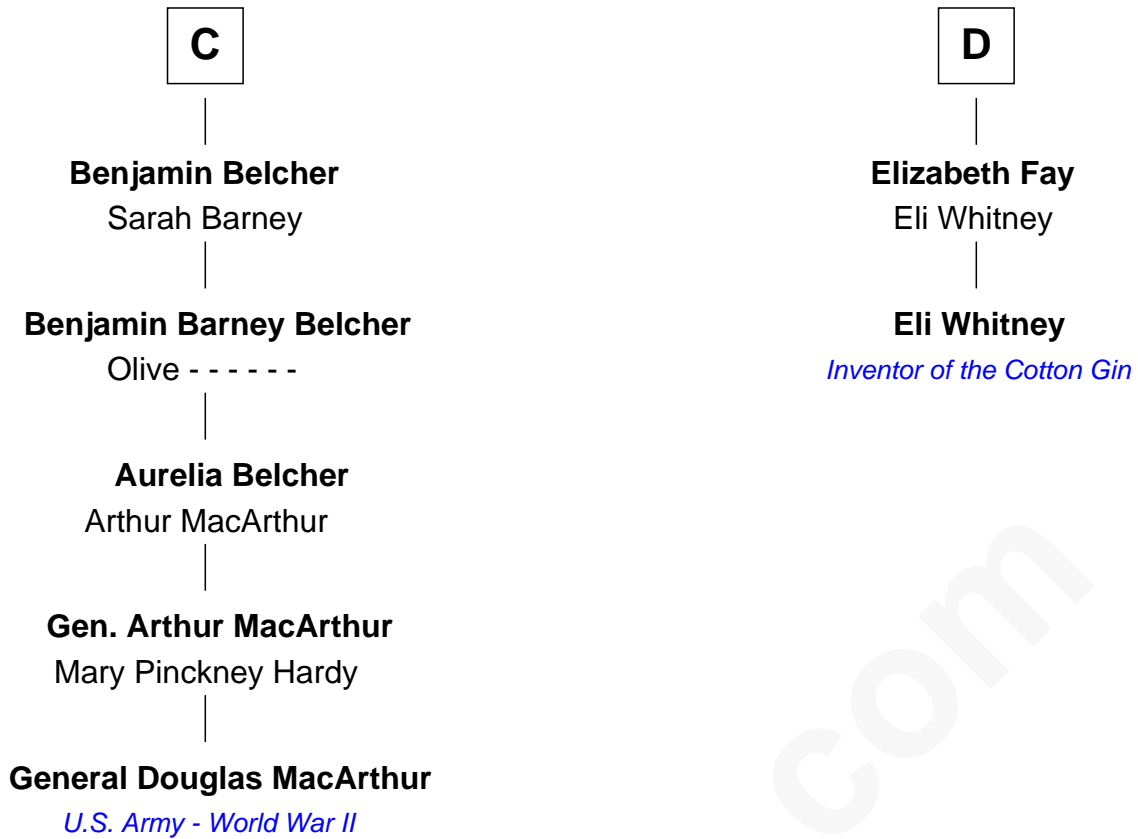

FamousKin.com

Relationship Chart of General Douglas MacArthur

U.S. Army - World War II

18th cousin 3 times removed of

Eli Whitney

Inventor of the Cotton Gin

John, King of England

Isabelle of Angoulême

John de Mowbray

Elizabeth de Segrave

Sir Thomas Mowbray

Elizabeth Fitzalan

Isabel Mowbray

Sir James Berkeley

A

Henry III, King of England

Eleanor of Provence

Edmund Plantagenet

Blanche of Artois

Henry Plantagenet

Maud de Chaworth

Eleanor Plantagenet

Richard Fitzalan

Sir Richard Fitzalan

Elizabeth de Bohun

Elizabeth Fitzalan

Sir Robert Goushill

Elizabeth Goushill

Sir Robert Wingfield

B

FamousKin.com