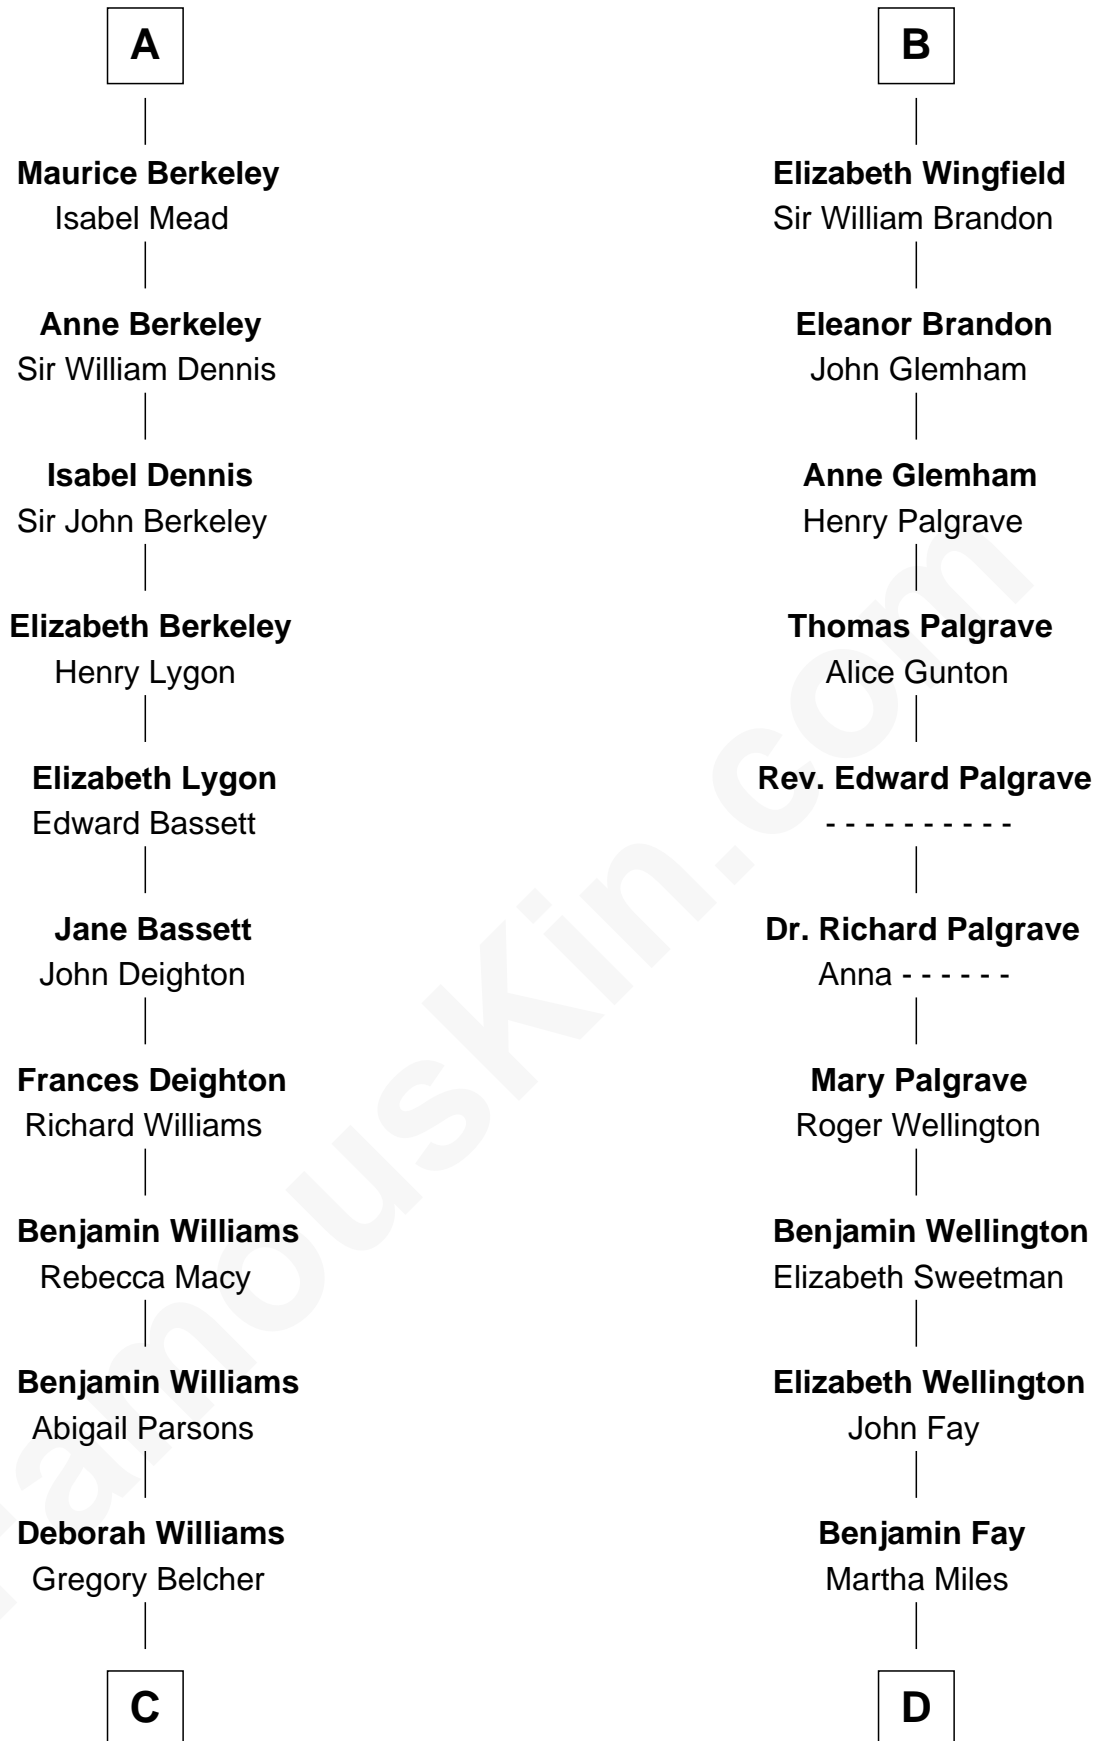

FamousKin.com

Relationship Chart of General Douglas MacArthur

U.S. Army - World War II

18th cousin 3 times removed of

Eli Whitney

Inventor of the Cotton Gin

John, King of England

Isabelle of Angoulême

Henry III, King of England

Eleanor of Provence

Edmund Plantagenet

Blanche of Artois

Henry Plantagenet

Maud de Chaworth

Joan of Lancaster

John de Mowbray

Eleanor of Provence

Edmund Plantagenet

Blanche of Artois

Henry Plantagenet

Maud de Chaworth

Eleanor Plantagenet

Richard Fitzalan

Sir Richard Fitzalan

Elizabeth de Bohun

Elizabeth Fitzalan

Sir Robert Goushill

Elizabeth Goushill

Sir Robert Wingfield

B

FamousKin.com