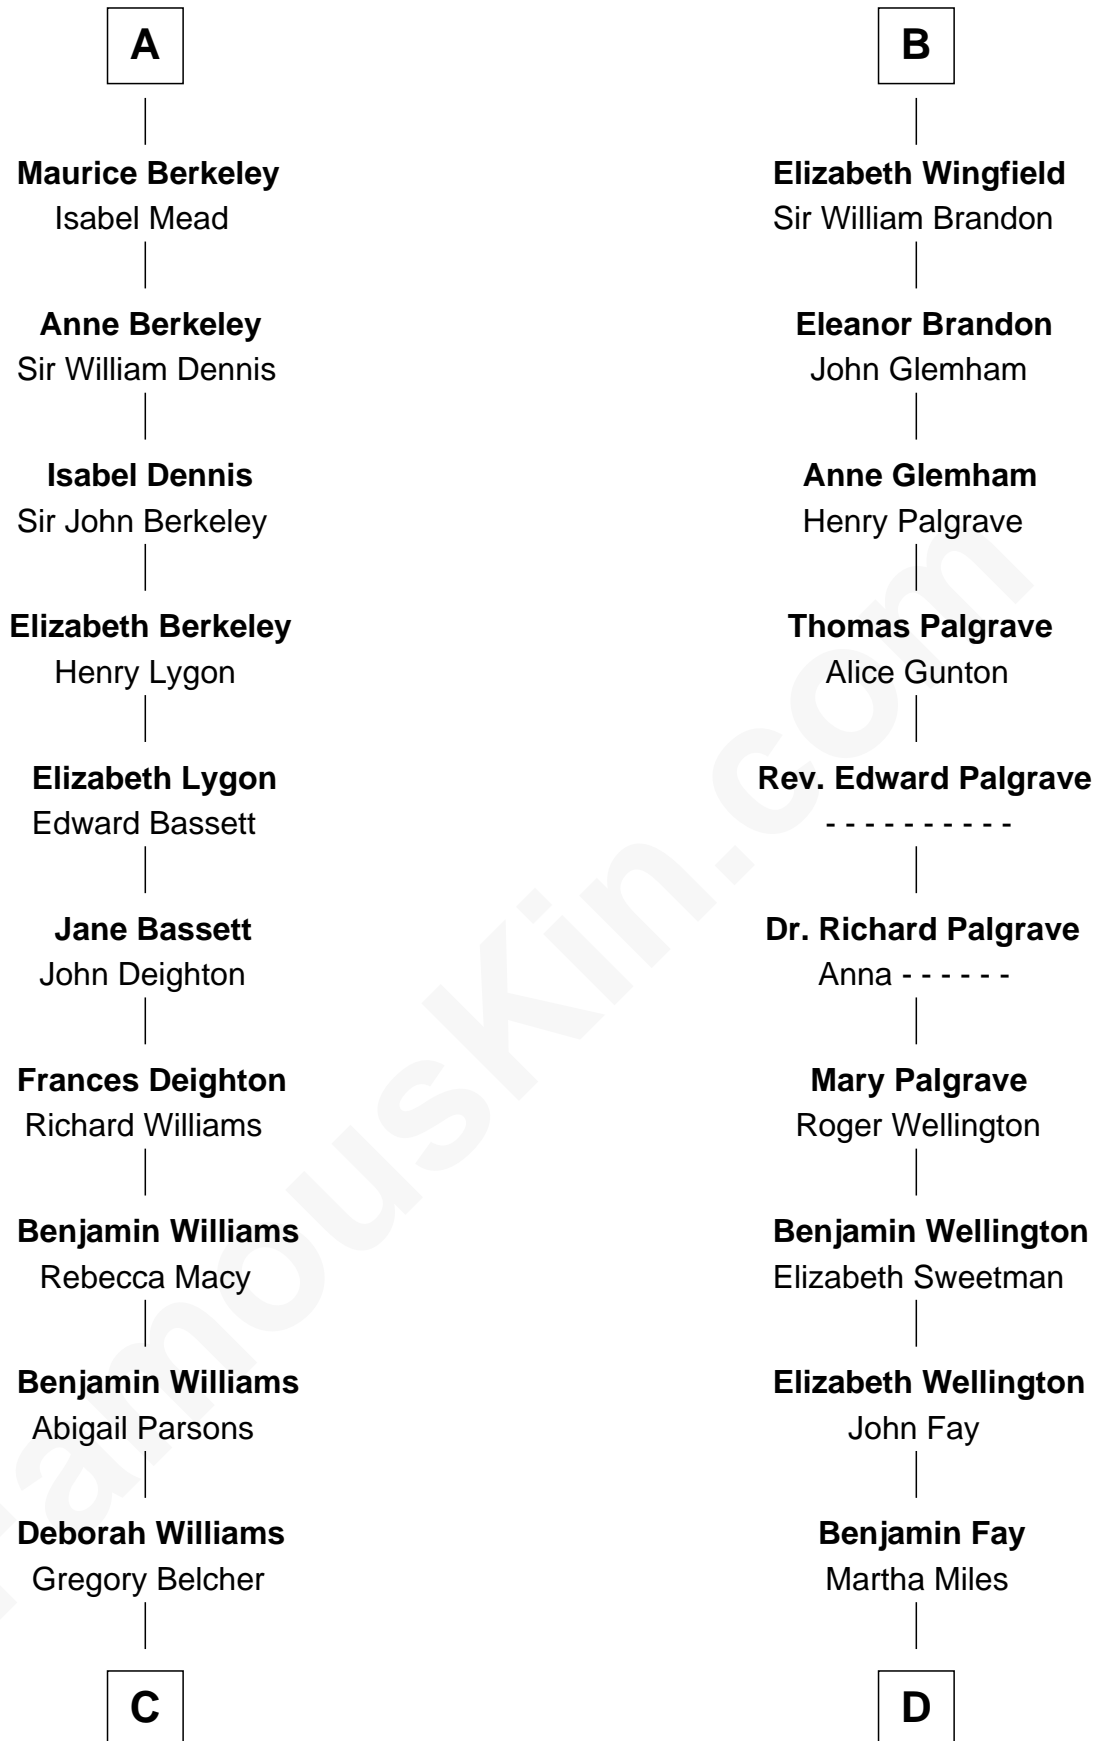

FamousKin.com

Relationship Chart of General Douglas MacArthur

U.S. Army - World War II

18th cousin 3 times removed of

Eli Whitney

Inventor of the Cotton Gin

FamousKin.com