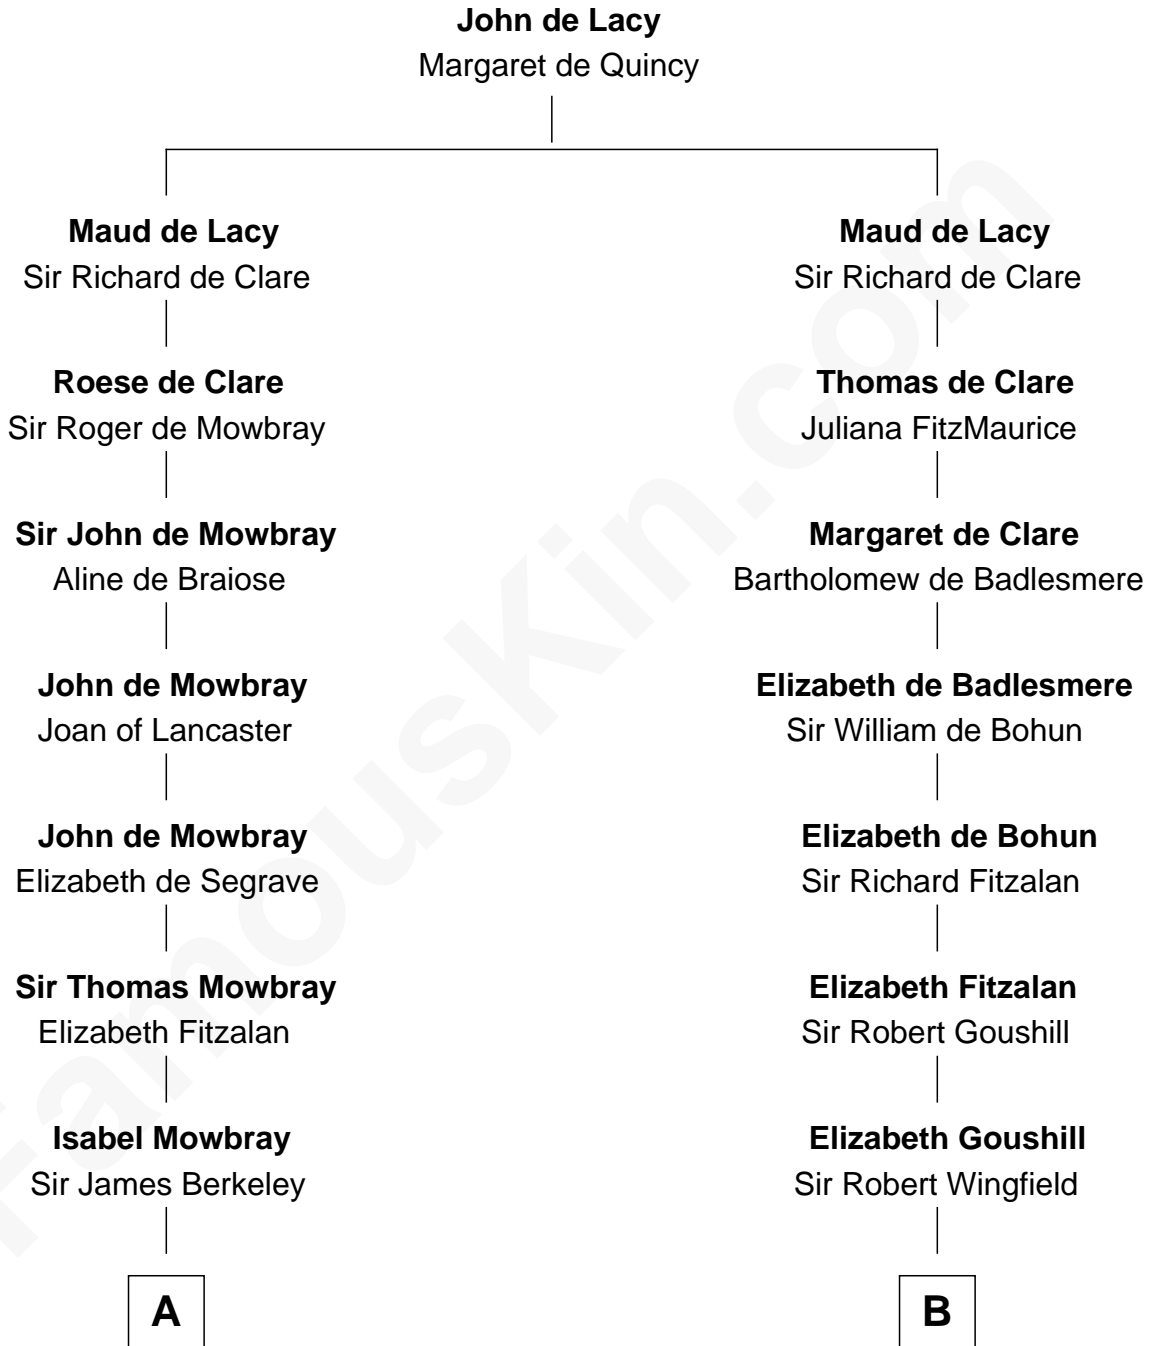

FamousKin.com

Relationship Chart of General Douglas MacArthur

U.S. Army - World War II

18th cousin 3 times removed of

Eli Whitney

Inventor of the Cotton Gin

FamousKin.com