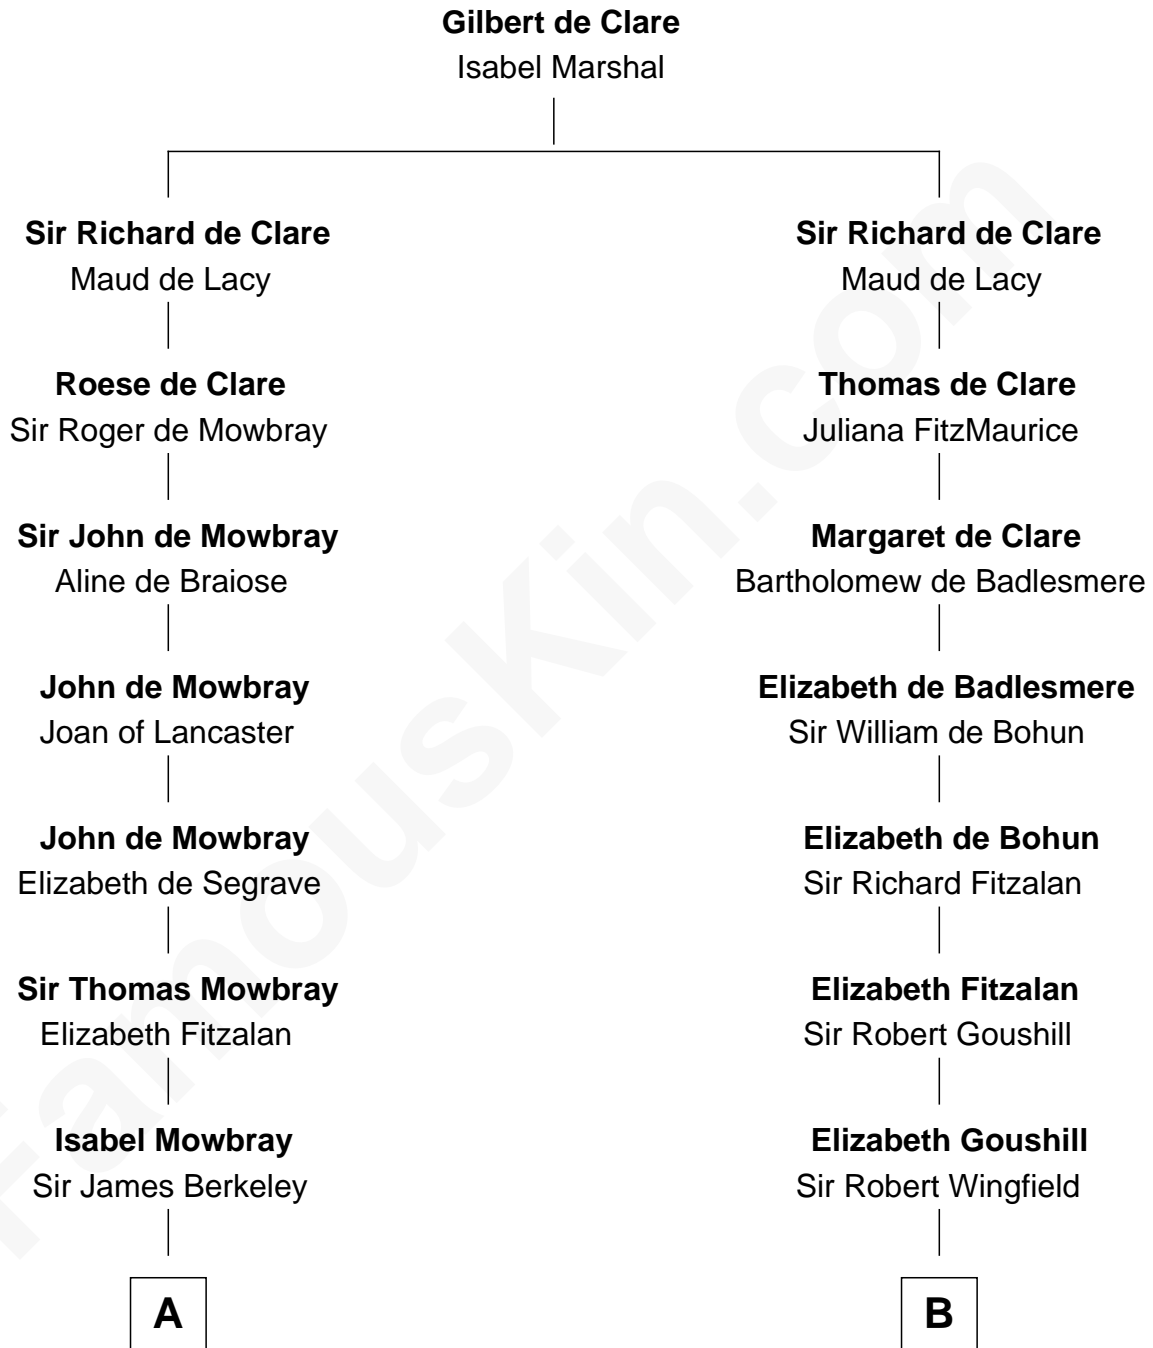

# FamousKin.com

## Relationship Chart of General Douglas MacArthur

*U.S. Army - World War II*

18th cousin 3 times removed of

**Eli Whitney**

*Inventor of the Cotton Gin*

FamousKin.com