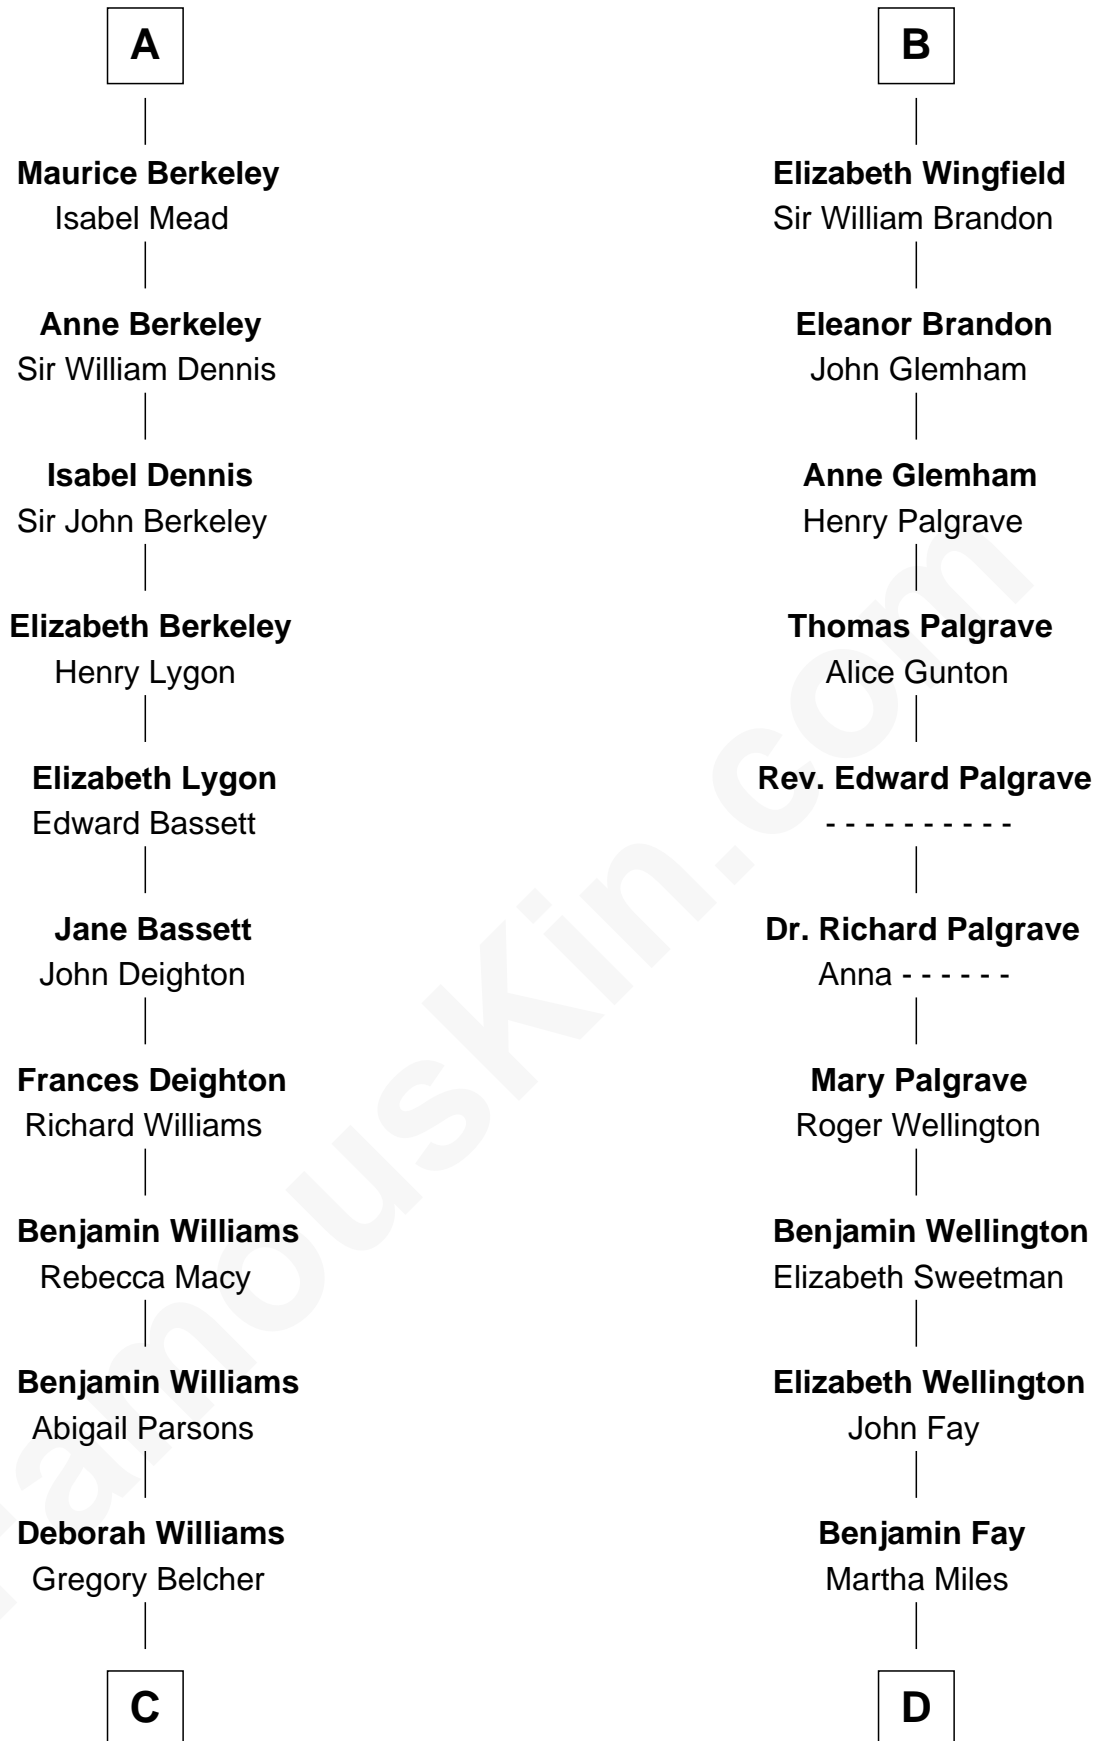

## Relationship Chart of General Douglas MacArthur

*U.S. Army - World War II*

18th cousin 3 times removed of

**Eli Whitney**

*Inventor of the Cotton Gin*

FamousKin.com