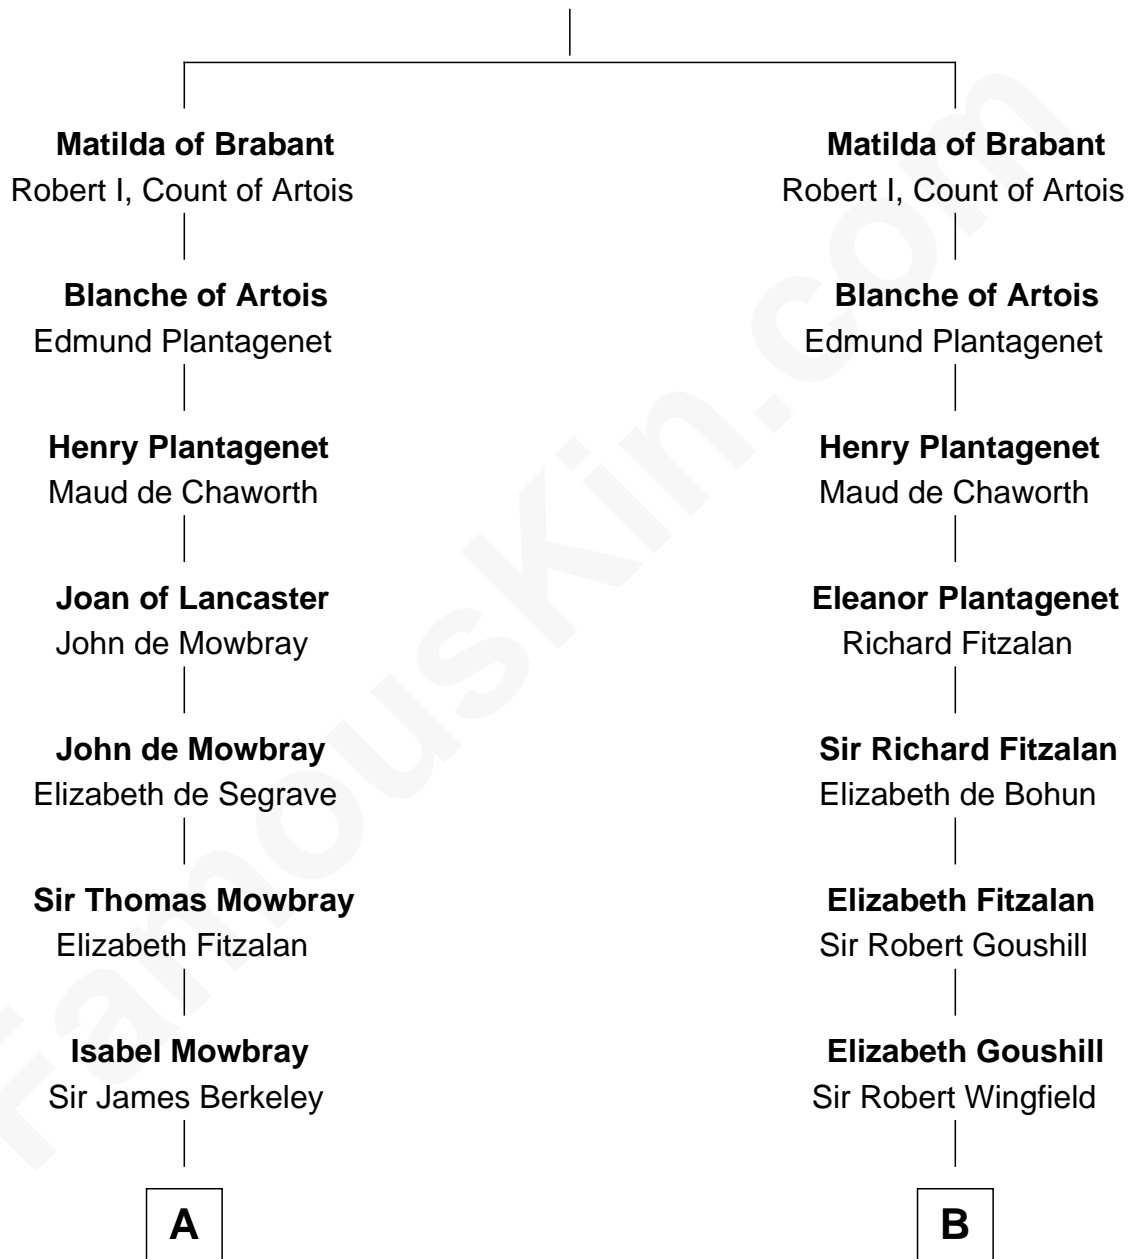

FamousKin.com

Relationship Chart of General Douglas MacArthur

U.S. Army - World War II

18th cousin 3 times removed of

Eli Whitney

Inventor of the Cotton Gin

Henry II, Duke of Brabant

Marie of Hohenstaufen

FamousKin.com