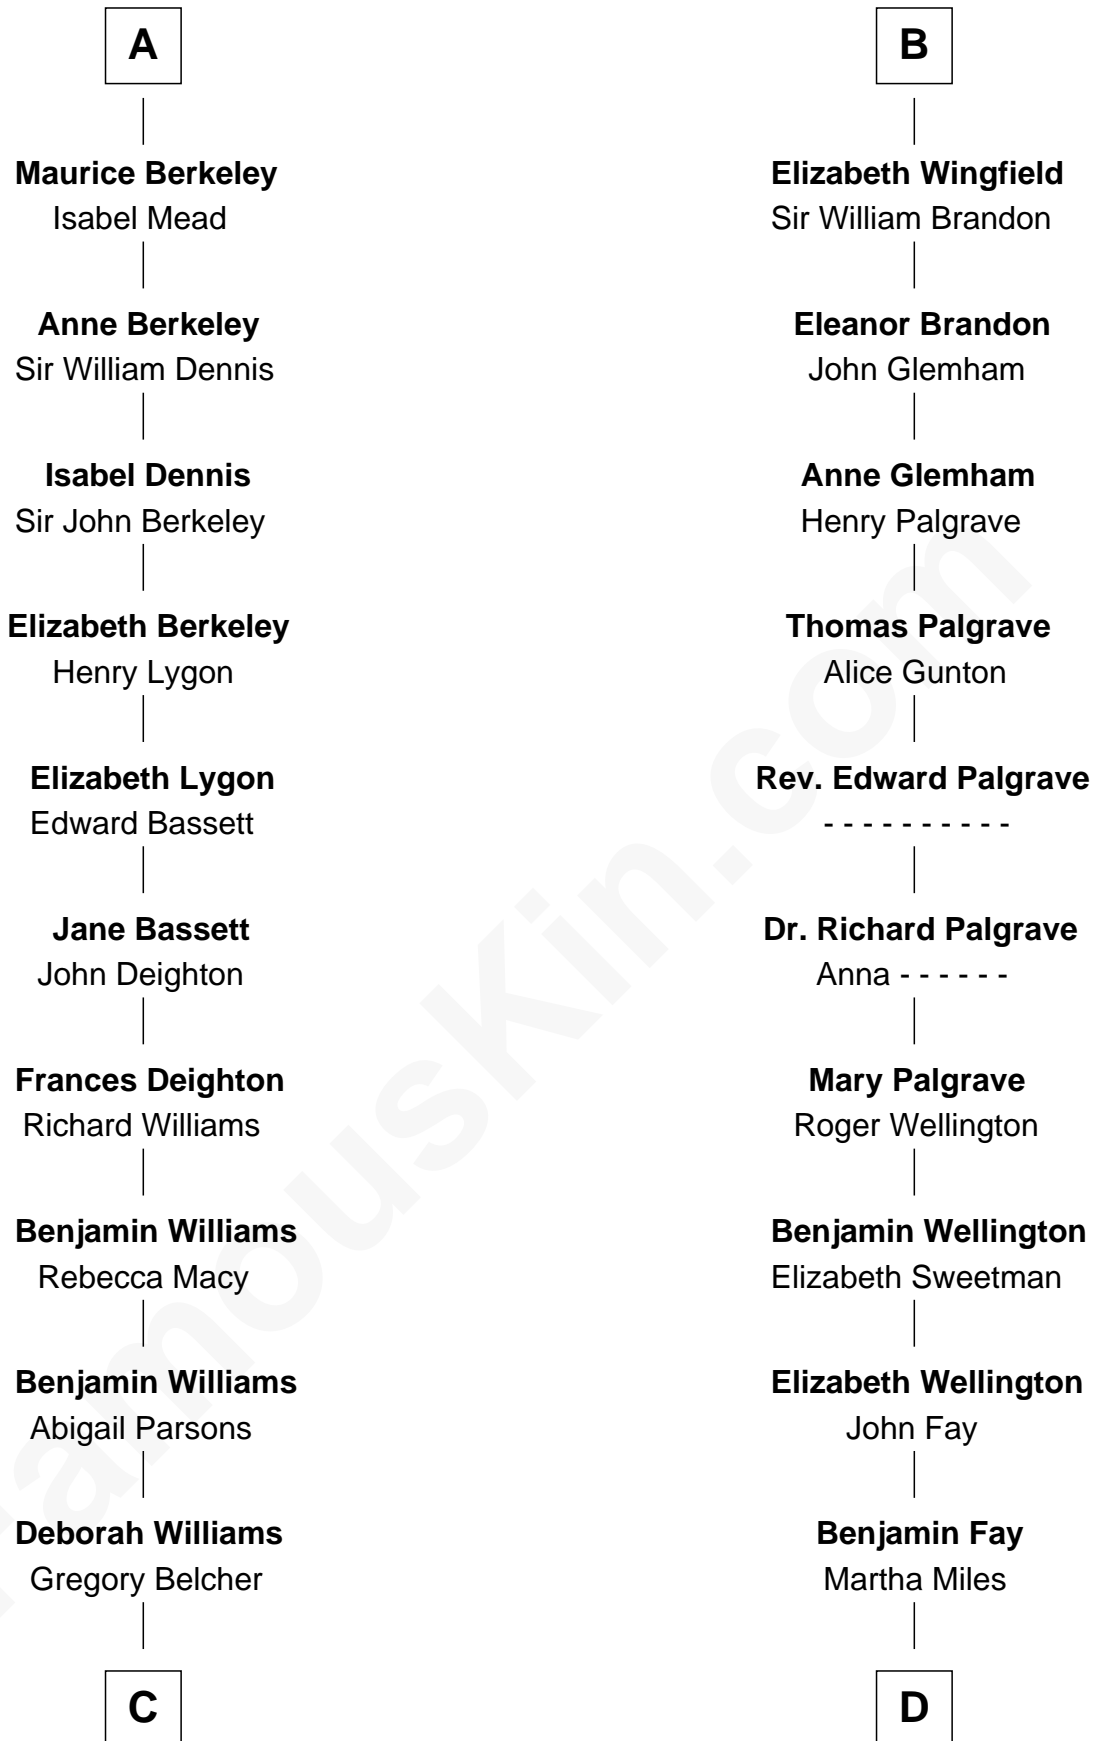

FamousKin.com

Relationship Chart of General Douglas MacArthur

U.S. Army - World War II

18th cousin 3 times removed of

Eli Whitney

Inventor of the Cotton Gin

Henry II, Duke of Brabant

Marie of Hohenstaufen

FamousKin.com