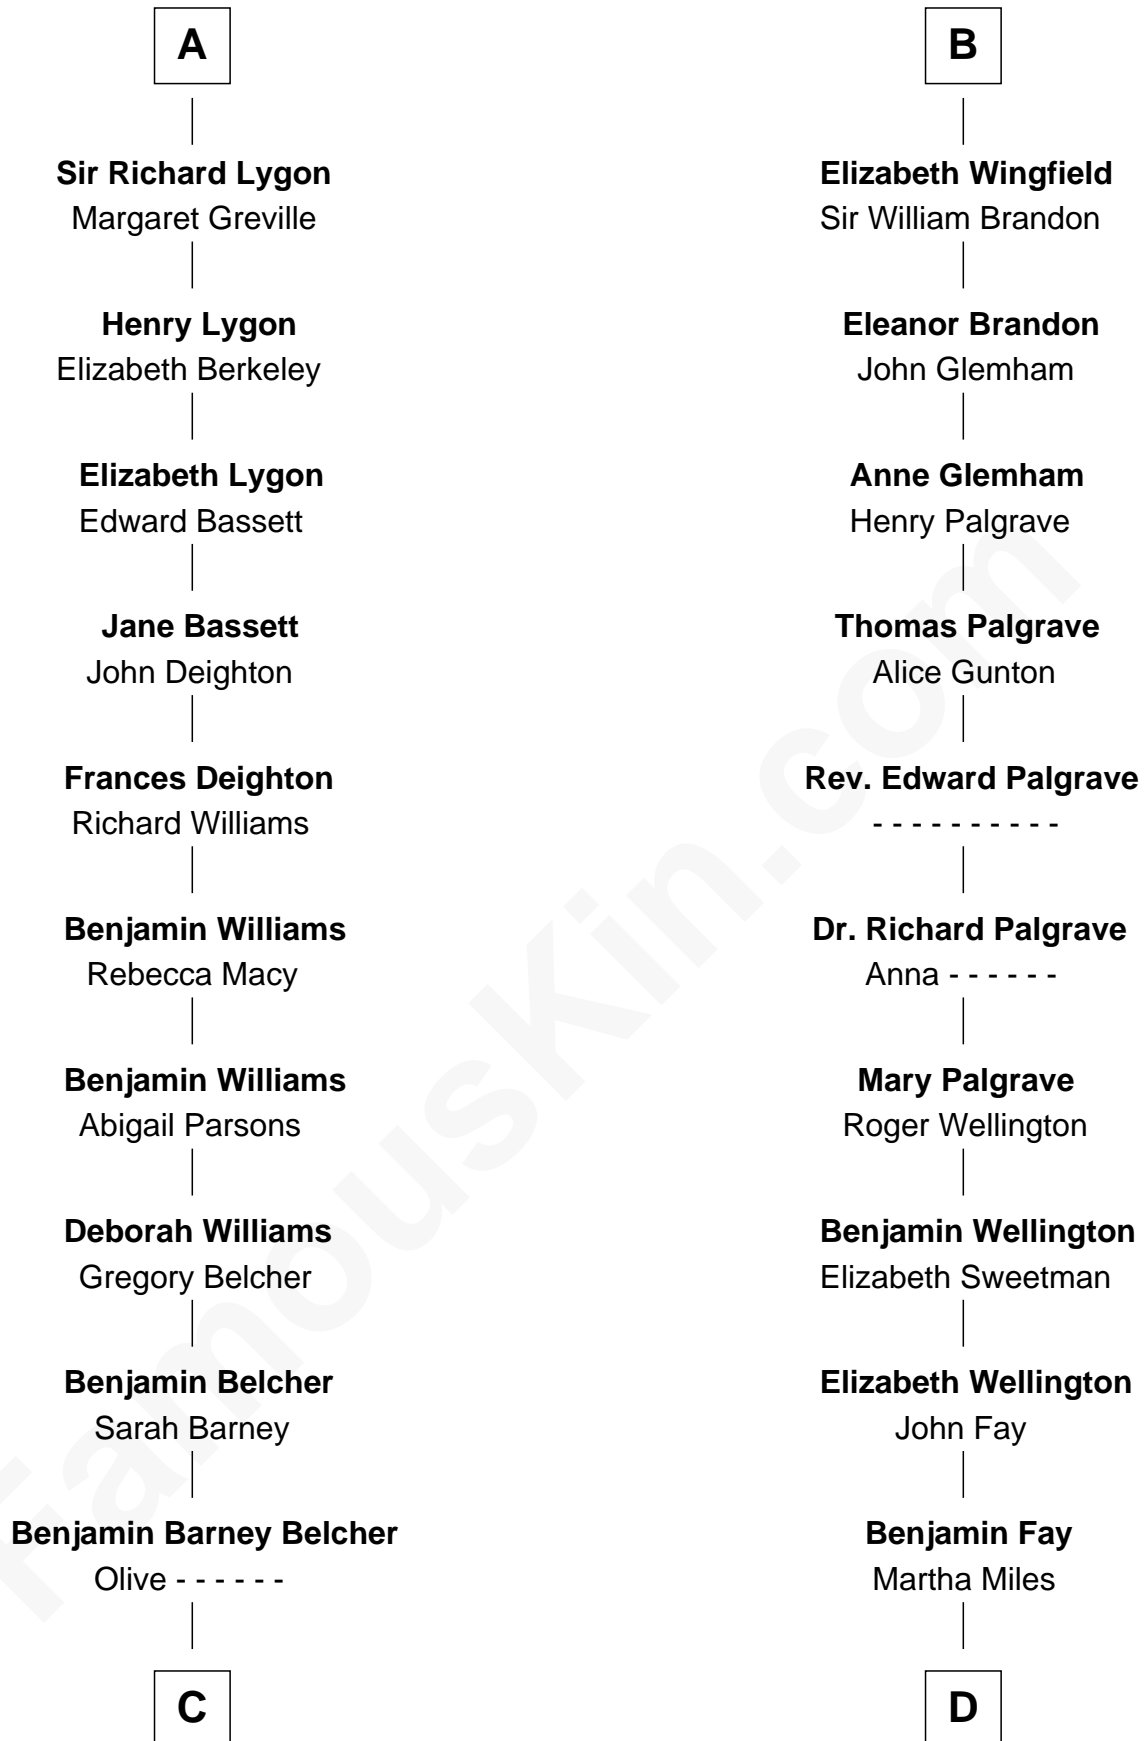

FamousKin.com

Relationship Chart of General Douglas MacArthur

U.S. Army - World War II

18th cousin 1 time removed of

Eli Whitney

Inventor of the Cotton Gin

Sir William de Beauchamp

Isabel Mauduit

Sir Walter de Beauchamp

Alice de Tony

Giles de Beauchamp

Catherine de Bures

John de Beauchamp

Elizabeth - - - - -

Sir William de Beauchamp

Catherine de Ufflete

Maud FitzJohn

Isabella de Beauchamp

Sir Patrick de Chaworth

Maud de Chaworth

Henry Plantagenet

Eleanor Plantagenet

Richard Fitzalan

Sir Richard Fitzalan

Elizabeth de Bohun

Elizabeth Fitzalan

Sir Robert Goushill

Elizabeth Goushill

Sir Robert Wingfield

B

C

Aurelia Belcher
Arthur MacArthur