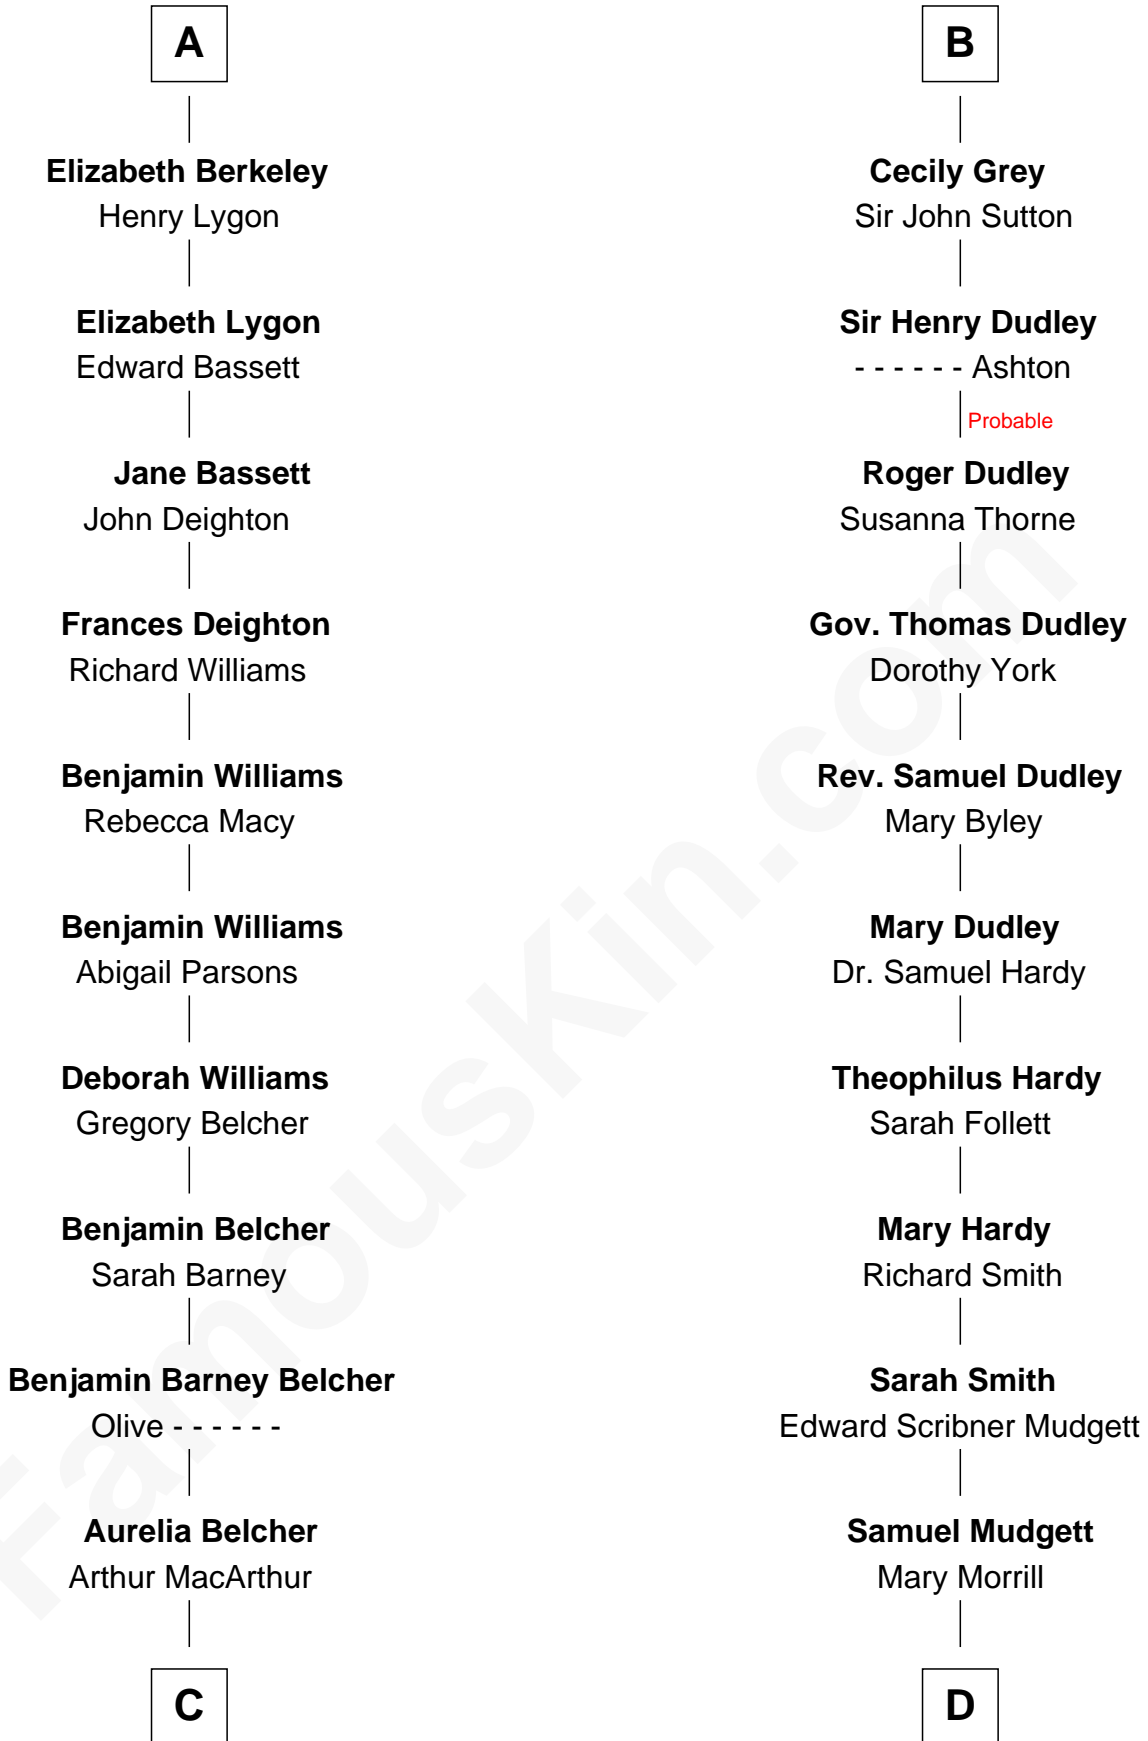

FamousKin.com

Relationship Chart of General Douglas MacArthur

U.S. Army - World War II

18th cousin 1 time removed of

Dr. H. H. Holmes

Serial Killer aka "Devil in the White City"

C

Gen. Arthur MacArthur

Mary Pinckney Hardy

General Douglas MacArthur

U.S. Army - World War II

D

Scribner Mudgett

Nancy Prescott

Levi Horton Mudgett

Theodate Page Price

Dr. H. H. Holmes

Serial Killer Dr. H. H. Holmes

FamousKin.com