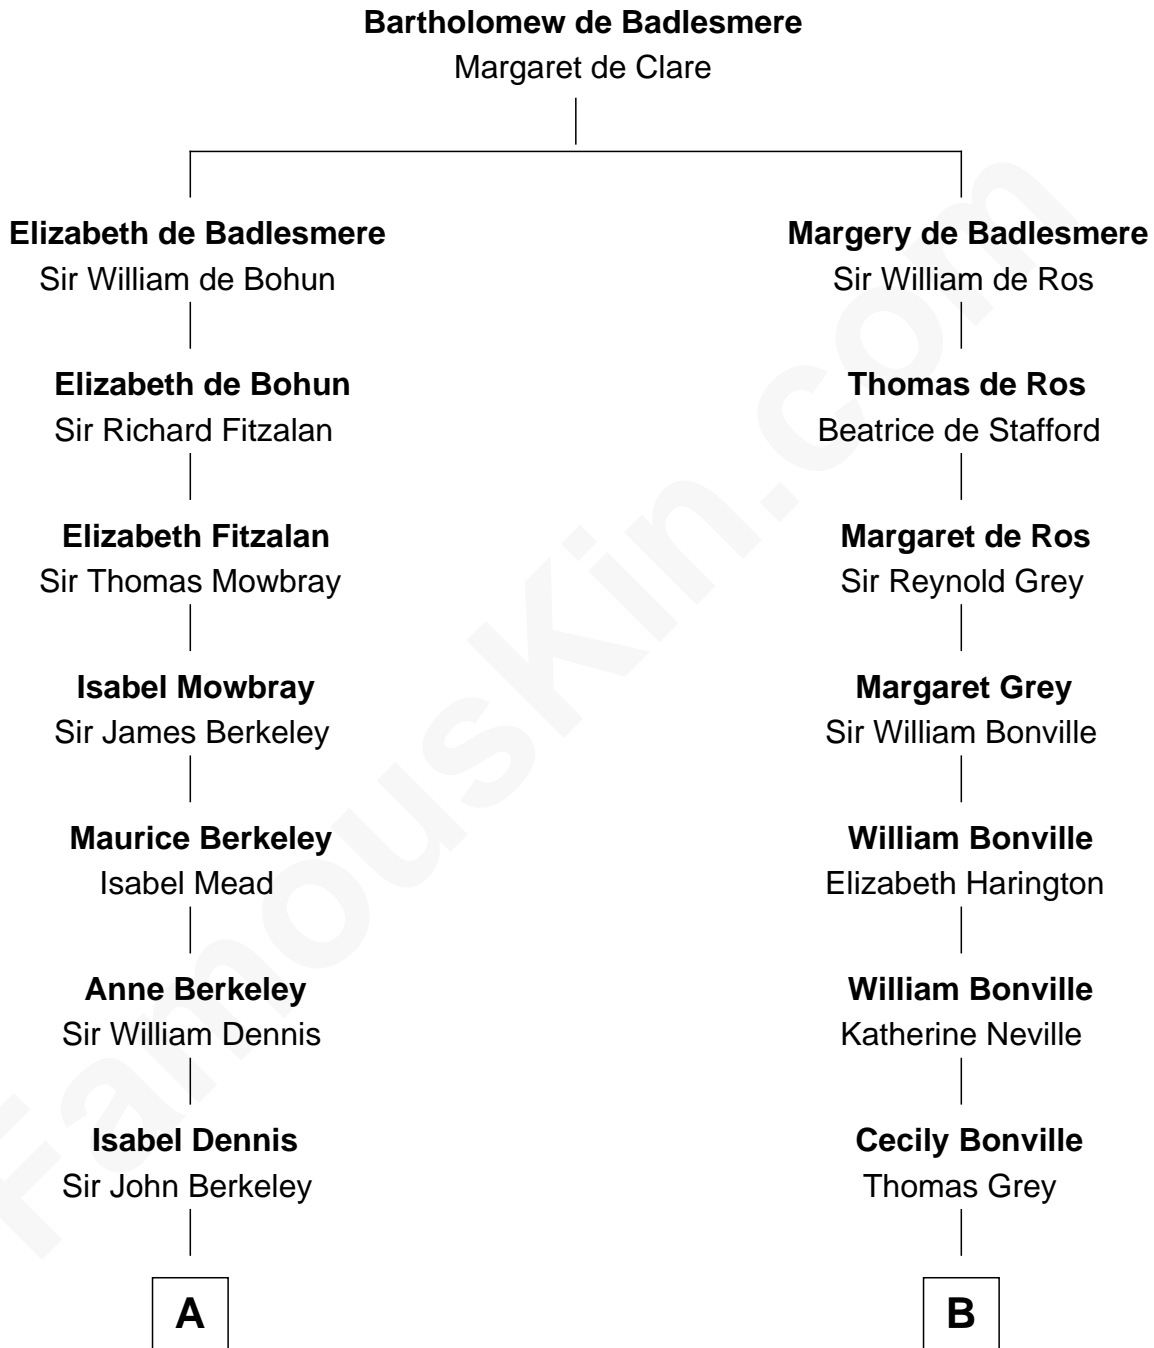

FamousKin.com

Relationship Chart of General Douglas MacArthur

U.S. Army - World War II

18th cousin 1 time removed of

Dr. H. H. Holmes

Serial Killer aka "Devil in the White City"

C

Gen. Arthur MacArthur

Mary Pinckney Hardy

General Douglas MacArthur

U.S. Army - World War II

D

Scribner Mudgett

Nancy Prescott

Levi Horton Mudgett

Theodate Page Price

Dr. H. H. Holmes

Serial Killer Dr. H. H. Holmes

FamousKin.com