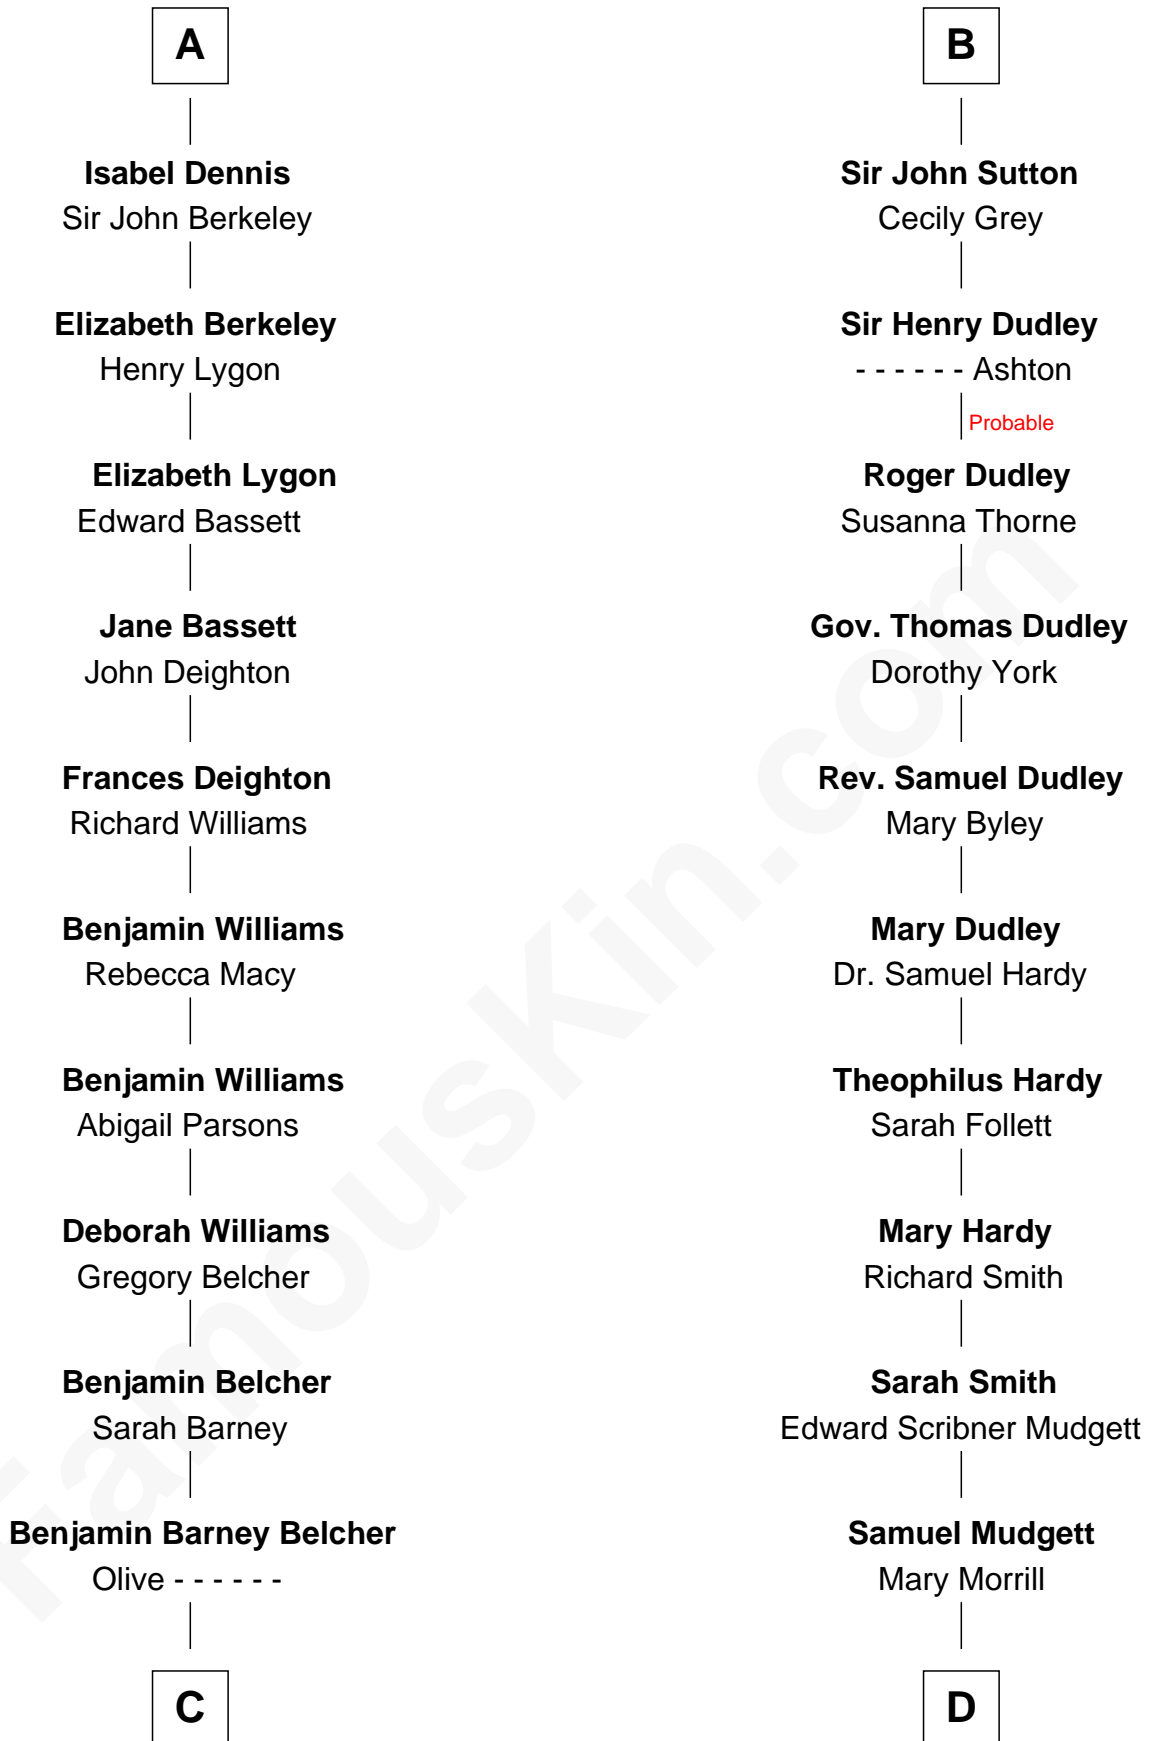

FamousKin.com

Relationship Chart of General Douglas MacArthur

U.S. Army - World War II

19th cousin of

Dr. H. H. Holmes

Serial Killer aka "Devil in the White City"

C

Aurelia Belcher
Arthur MacArthur

Gen. Arthur MacArthur
Mary Pinckney Hardy

General Douglas MacArthur
U.S. Army - World War II

D

Scribner Mudgett
Nancy Prescott

Levi Horton Mudgett
Theodate Page Price

Dr. H. H. Holmes
Serial Killer Dr. H. H. Holmes