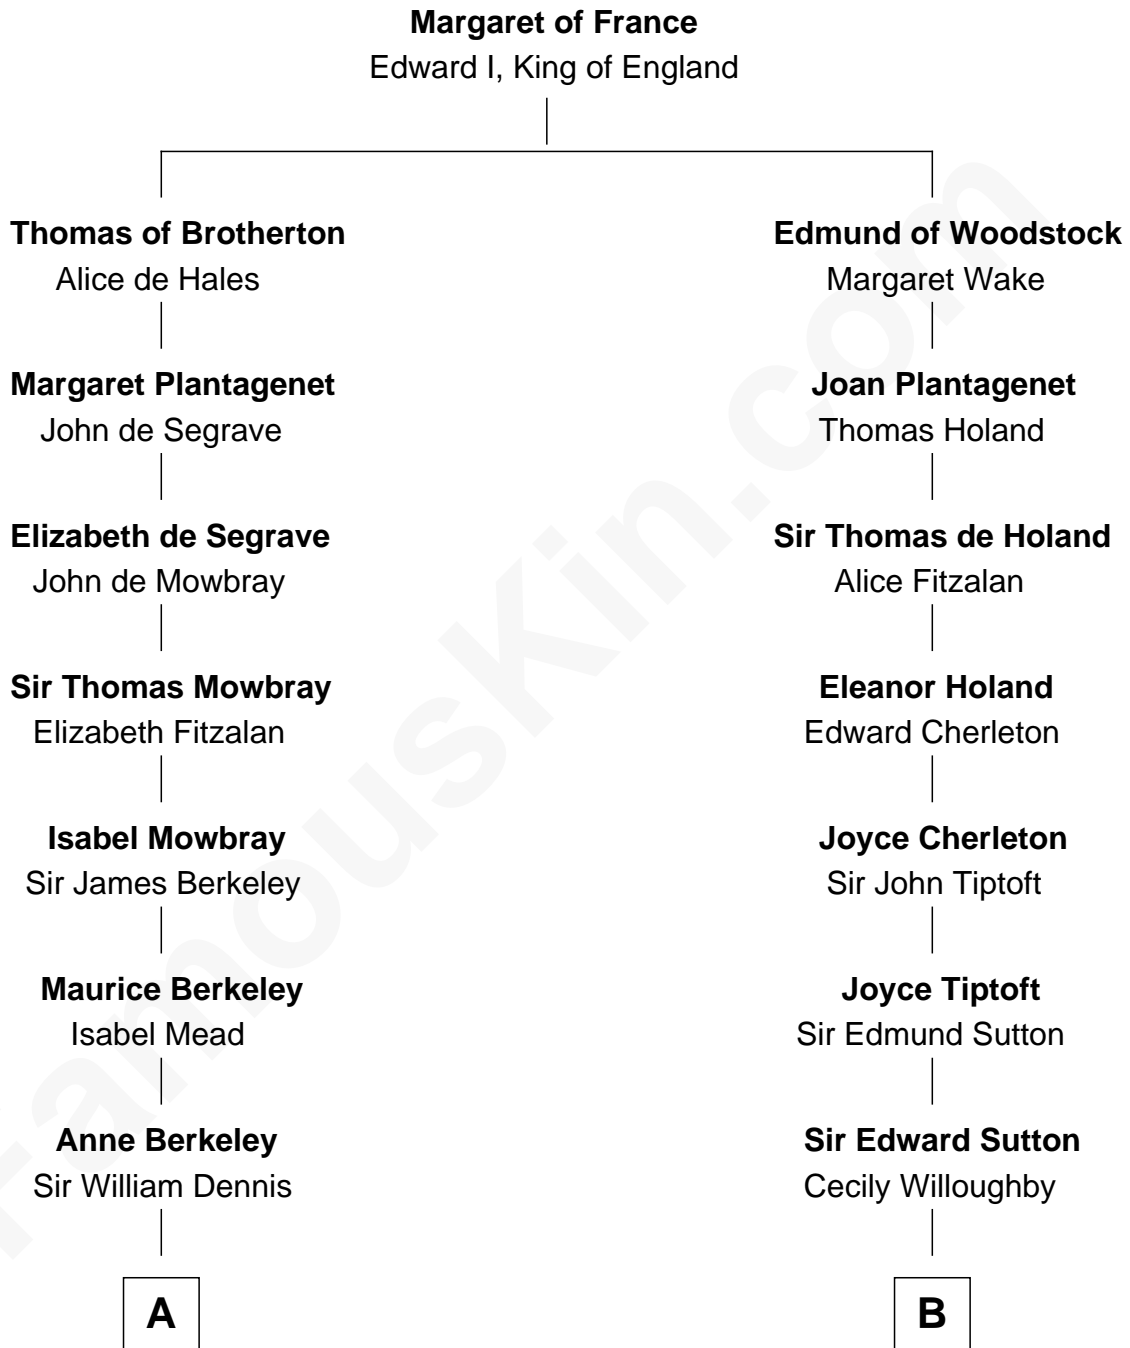

FamousKin.com

Relationship Chart of General Douglas MacArthur

U.S. Army - World War II

19th cousin of

Dr. H. H. Holmes

Serial Killer aka "Devil in the White City"

C

Aurelia Belcher
Arthur MacArthur

Gen. Arthur MacArthur
Mary Pinckney Hardy

General Douglas MacArthur
U.S. Army - World War II

D

Scribner Mudgett
Nancy Prescott

Levi Horton Mudgett
Theodate Page Price

Dr. H. H. Holmes
Serial Killer Dr. H. H. Holmes