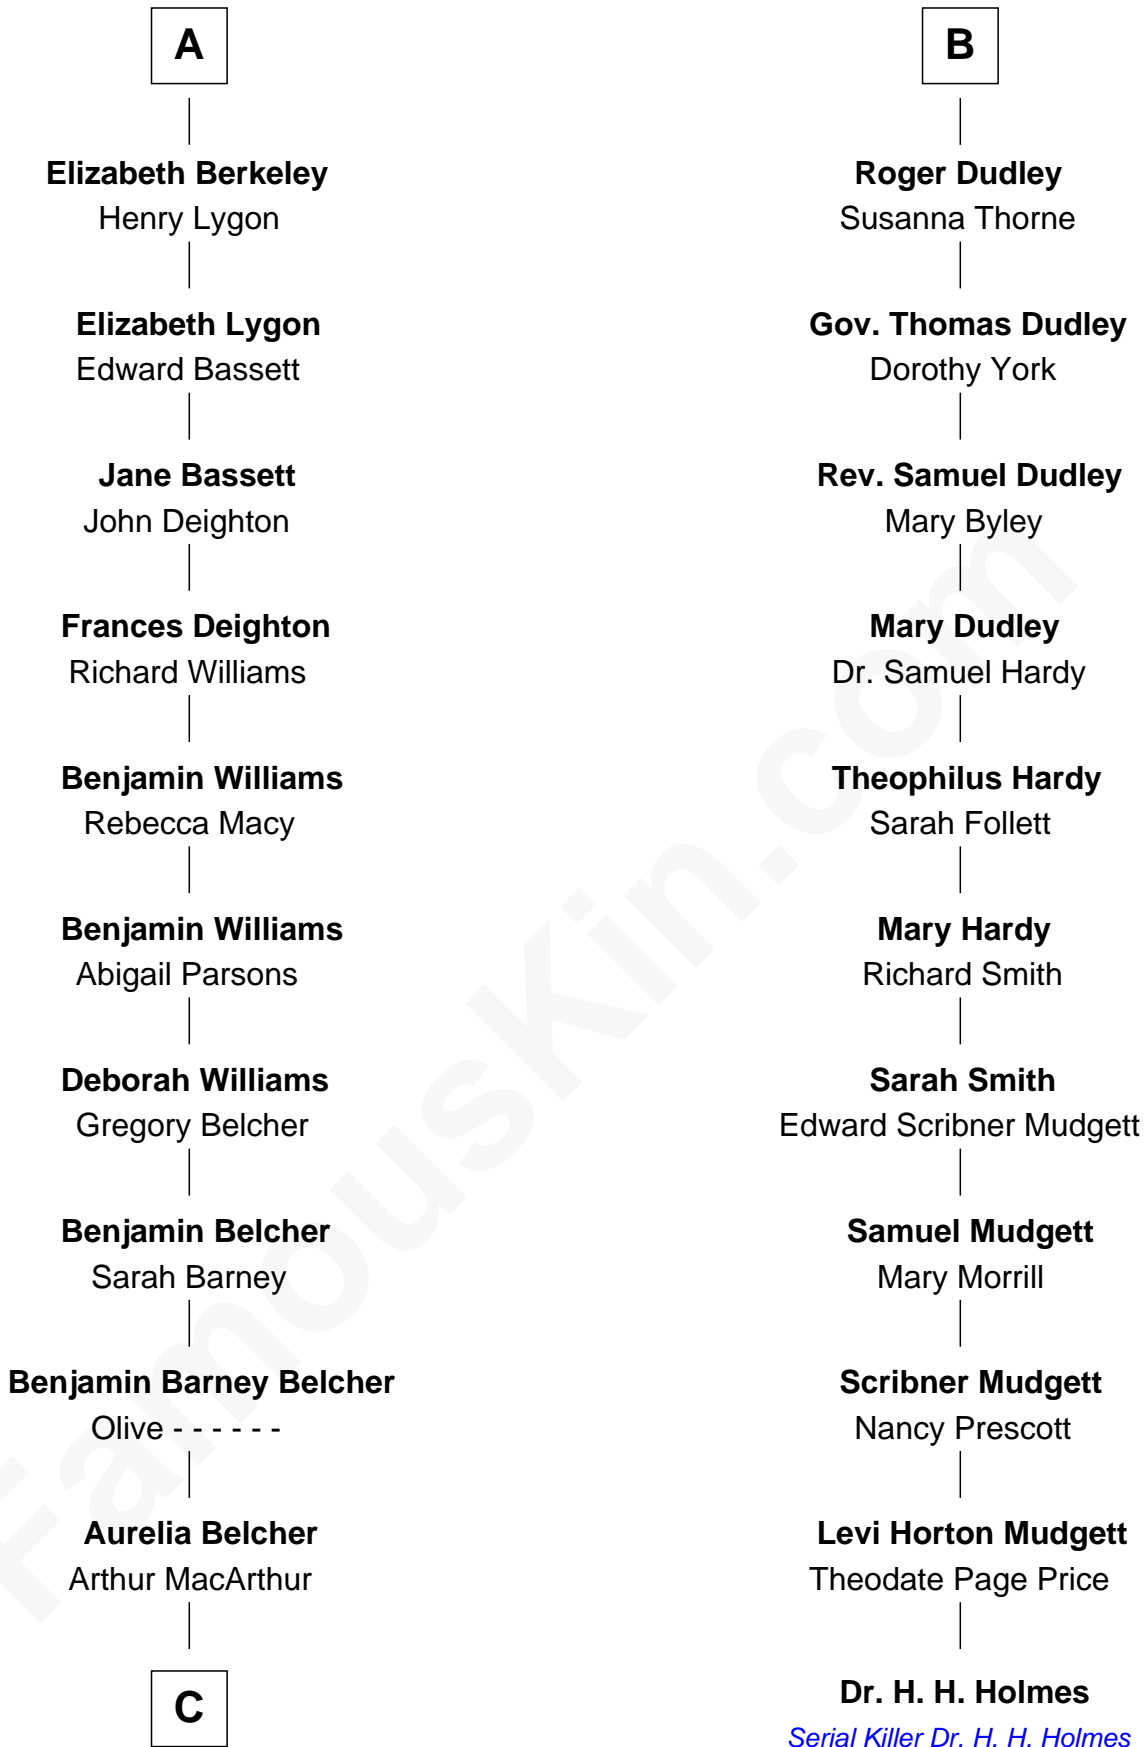

FamousKin.com

Relationship Chart of General Douglas MacArthur

U.S. Army - World War II

17th cousin 1 time removed of

Dr. H. H. Holmes

Serial Killer aka "Devil in the White City"

Sir Maurice de Berkeley

Eve la Zouche

Maurice de Berkeley

Margaret - - - - -

Thomas Berkeley

Catherine Botetourte

Maurice Berkeley

Johanna Denham

Maurice Berkeley

Ellen Montfort

Katherine de Clyvedon

Sir John Berkeley

Elizabeth Betteshorne

Elizabeth Berkeley

Sir John Sutton

Sir Edmund Sutton

Joyce Tiptoft

Sir Edward Sutton

Cecily Willoughby

Sir John Sutton

Cecily Grey

Sir Henry Dudley

- - - - - Ashton

Probable

B

C