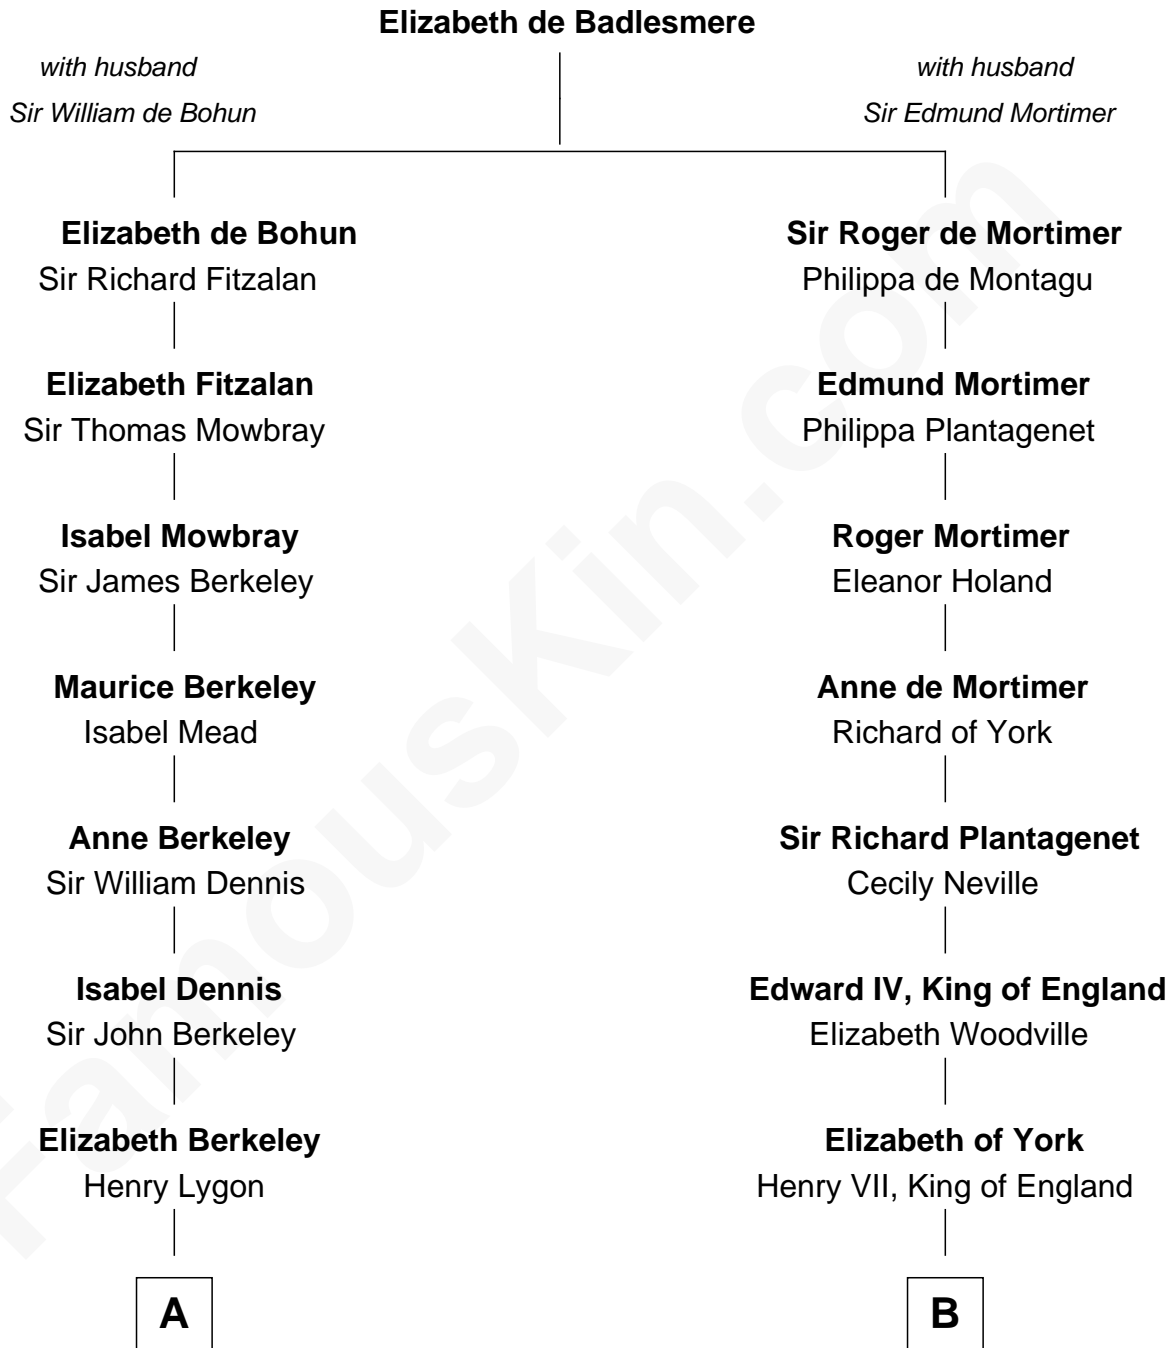

**FamousKin.com**  
**Relationship Chart of**  
**General Douglas MacArthur**  
*U.S. Army - World War II*

**17th cousin 4 times removed of**

**Eleanor Roosevelt**

*First Lady of President Franklin D. Roosevelt*

**C**

**Gabriel Ver Planck Ludlow**

Elizabeth A. Hunter

**Dr. Edward Hunter Ludlow**

Elizabeth Livingston

**Mary Livingston Ludlow**

Valentine Gill Hall

**Anna Rebecca Hall**

Elliott Roosevelt

**Eleanor Roosevelt**

*First Lady of Franklin Roosevelt*

FamousKin.com