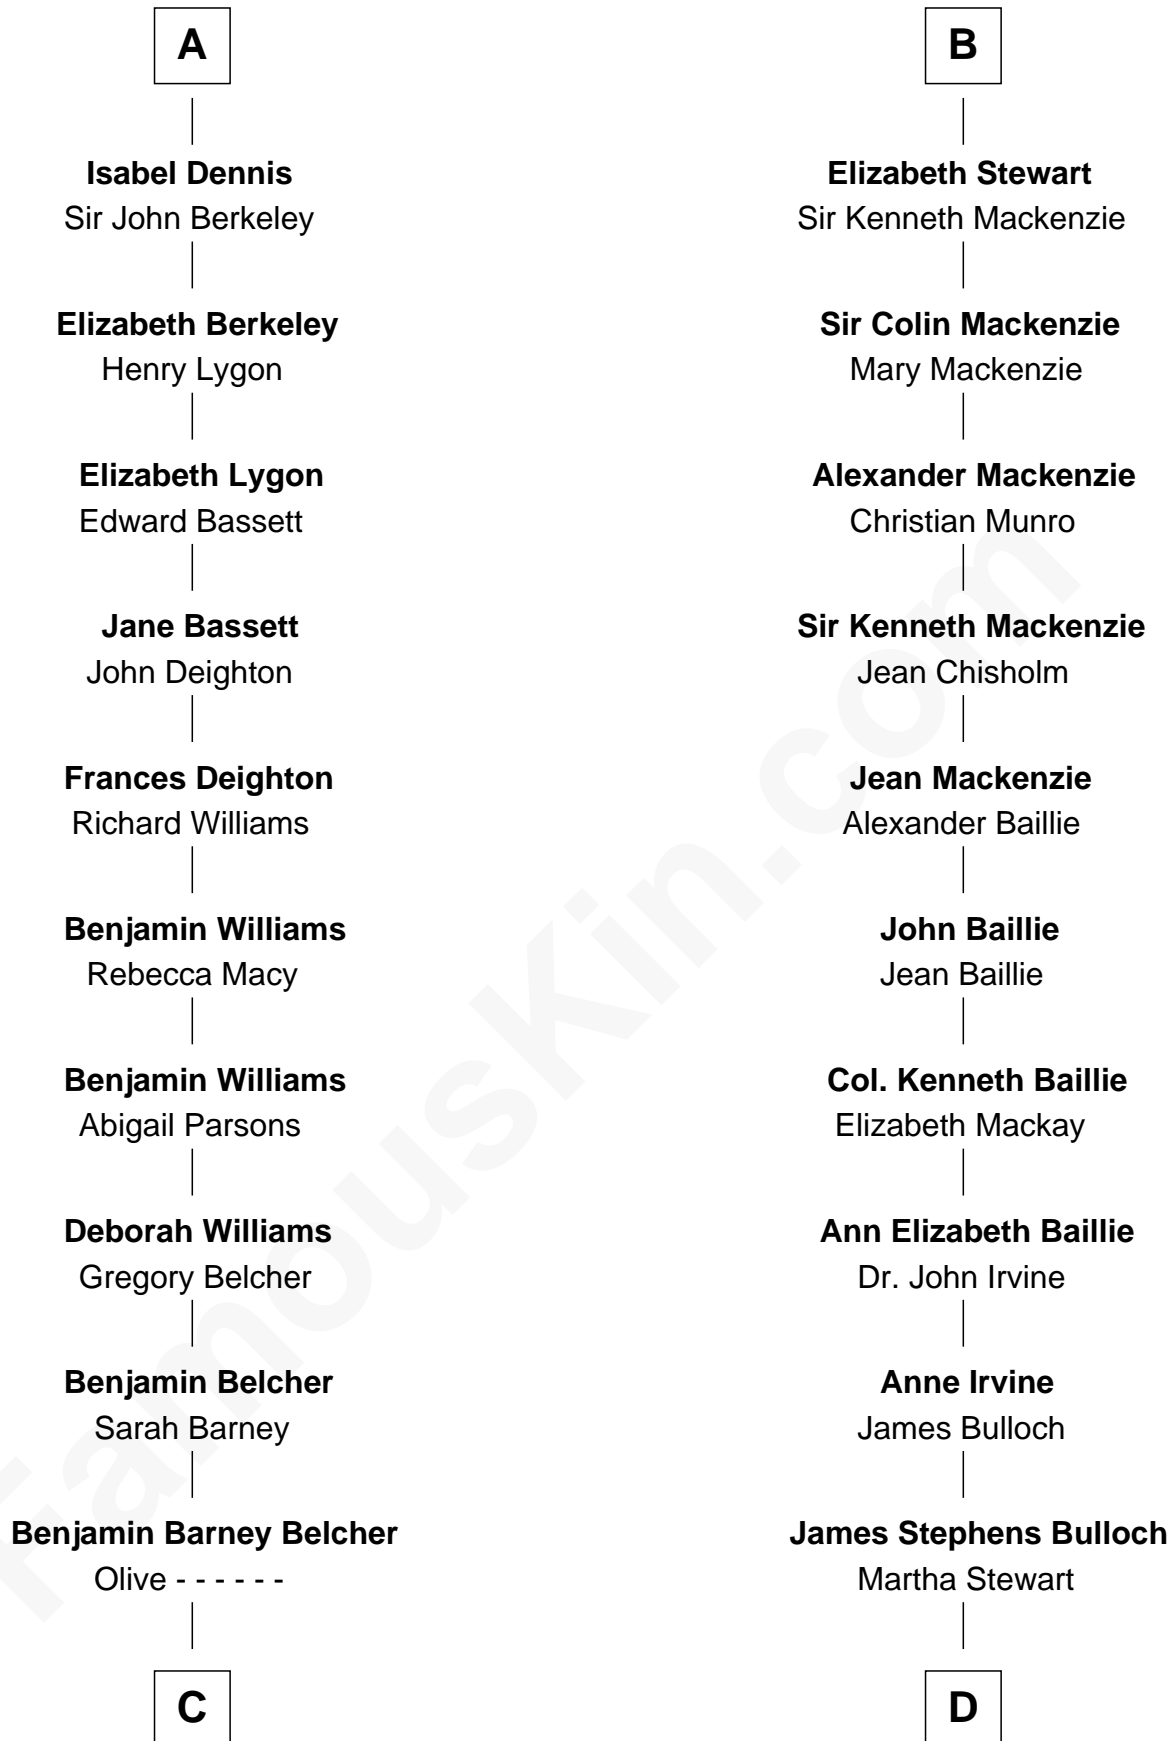

FamousKin.com

Relationship Chart of General Douglas MacArthur

U.S. Army - World War II

19th cousin of

Eleanor Roosevelt

First Lady of President Franklin D. Roosevelt

C

Aurelia Belcher
Arthur MacArthur

Gen. Arthur MacArthur
Mary Pinckney Hardy

General Douglas MacArthur
U.S. Army - World War II

D

Martha Bulloch
Theodore Roosevelt

Elliott Roosevelt
Anna Rebecca Hall

Eleanor Roosevelt
First Lady of Franklin Roosevelt