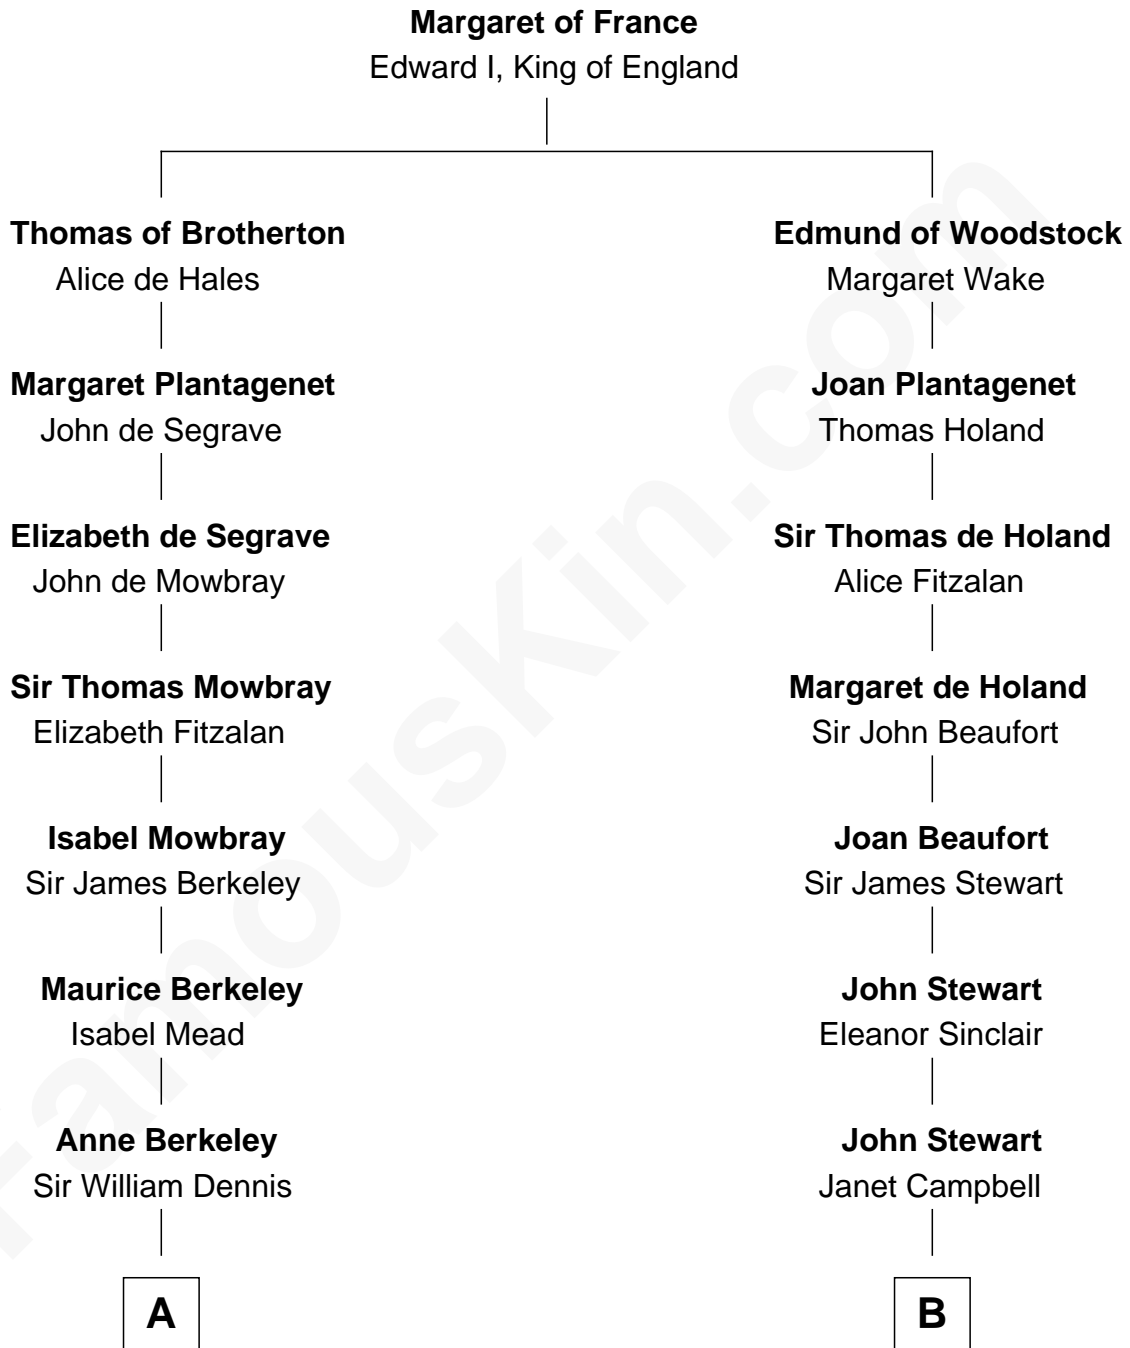

FamousKin.com

Relationship Chart of General Douglas MacArthur

U.S. Army - World War II

19th cousin of

Eleanor Roosevelt

First Lady of President Franklin D. Roosevelt

C

Aurelia Belcher
Arthur MacArthur

Gen. Arthur MacArthur
Mary Pinckney Hardy

General Douglas MacArthur
U.S. Army - World War II

D

Martha Bulloch
Theodore Roosevelt

Elliott Roosevelt
Anna Rebecca Hall

Eleanor Roosevelt
First Lady of Franklin Roosevelt