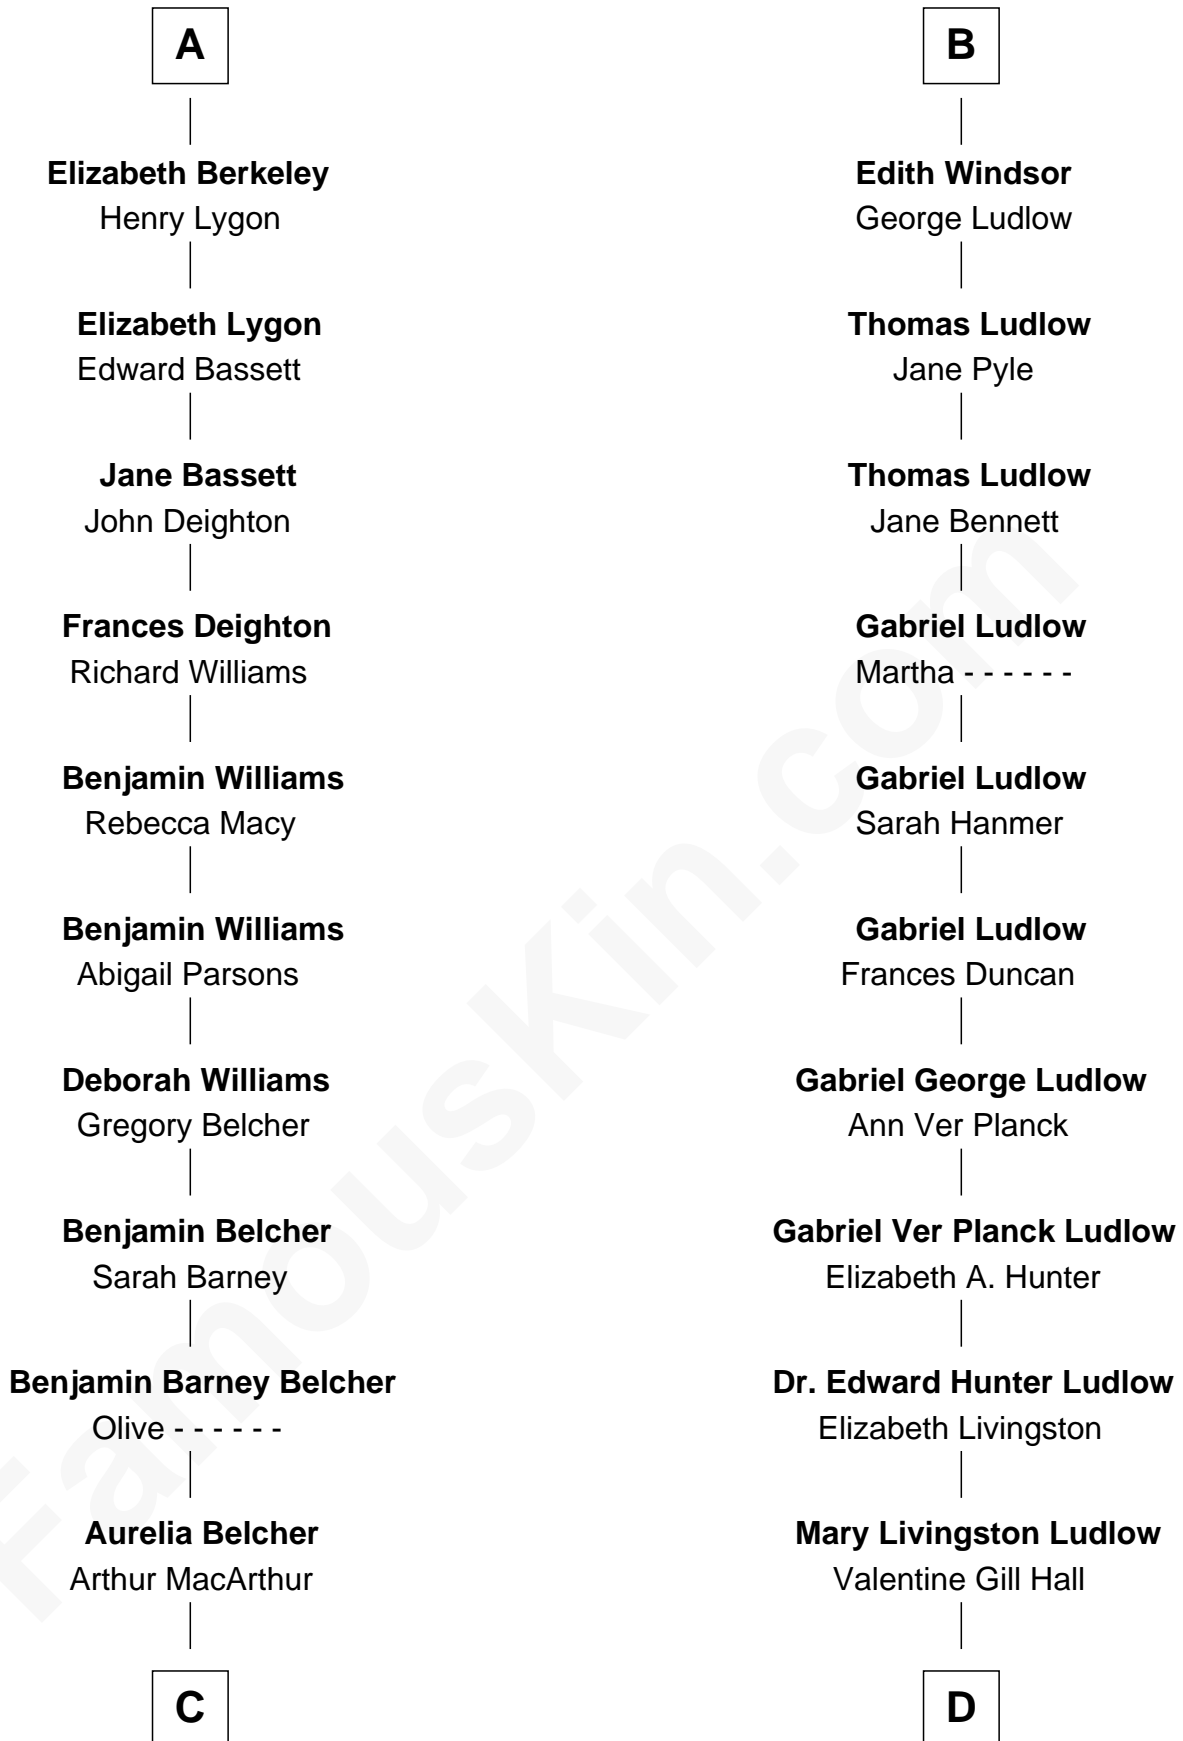

FamousKin.com

Relationship Chart of

General Douglas MacArthur

U.S. Army - World War II

18th cousin of

Eleanor Roosevelt

First Lady of President Franklin D. Roosevelt

Humphrey de Bohun
Elizabeth Plantagenet

Sir William de Bohun
Elizabeth de Badlesmere

Elizabeth de Bohun
Sir Richard Fitzalan

Elizabeth Fitzalan
Sir Thomas Mowbray

Isabel Mowbray
Sir James Berkeley

Maurice Berkeley
Isabel Mead

Anne Berkeley
Sir William Dennis

Isabel Dennis
Sir John Berkeley

A

Margaret de Bohun
Sir Hugh de Courtnay

Elizabeth de Courtnay
Sir Andrew Luttrell

Sir Hugh Luttrell
Catherine de Beaumont

Elizabeth Luttrell
John Stratton

Elizabeth Stratton
John Andrews

Elizabeth Andrews
Sir Thomas de Windsor

Sir Andrews de Windsor
Elizabeth Blount

B

C

Gen. Arthur MacArthur
Mary Pinckney Hardy

General Douglas MacArthur
U.S. Army - World War II

D

Anna Rebecca Hall
Elliott Roosevelt