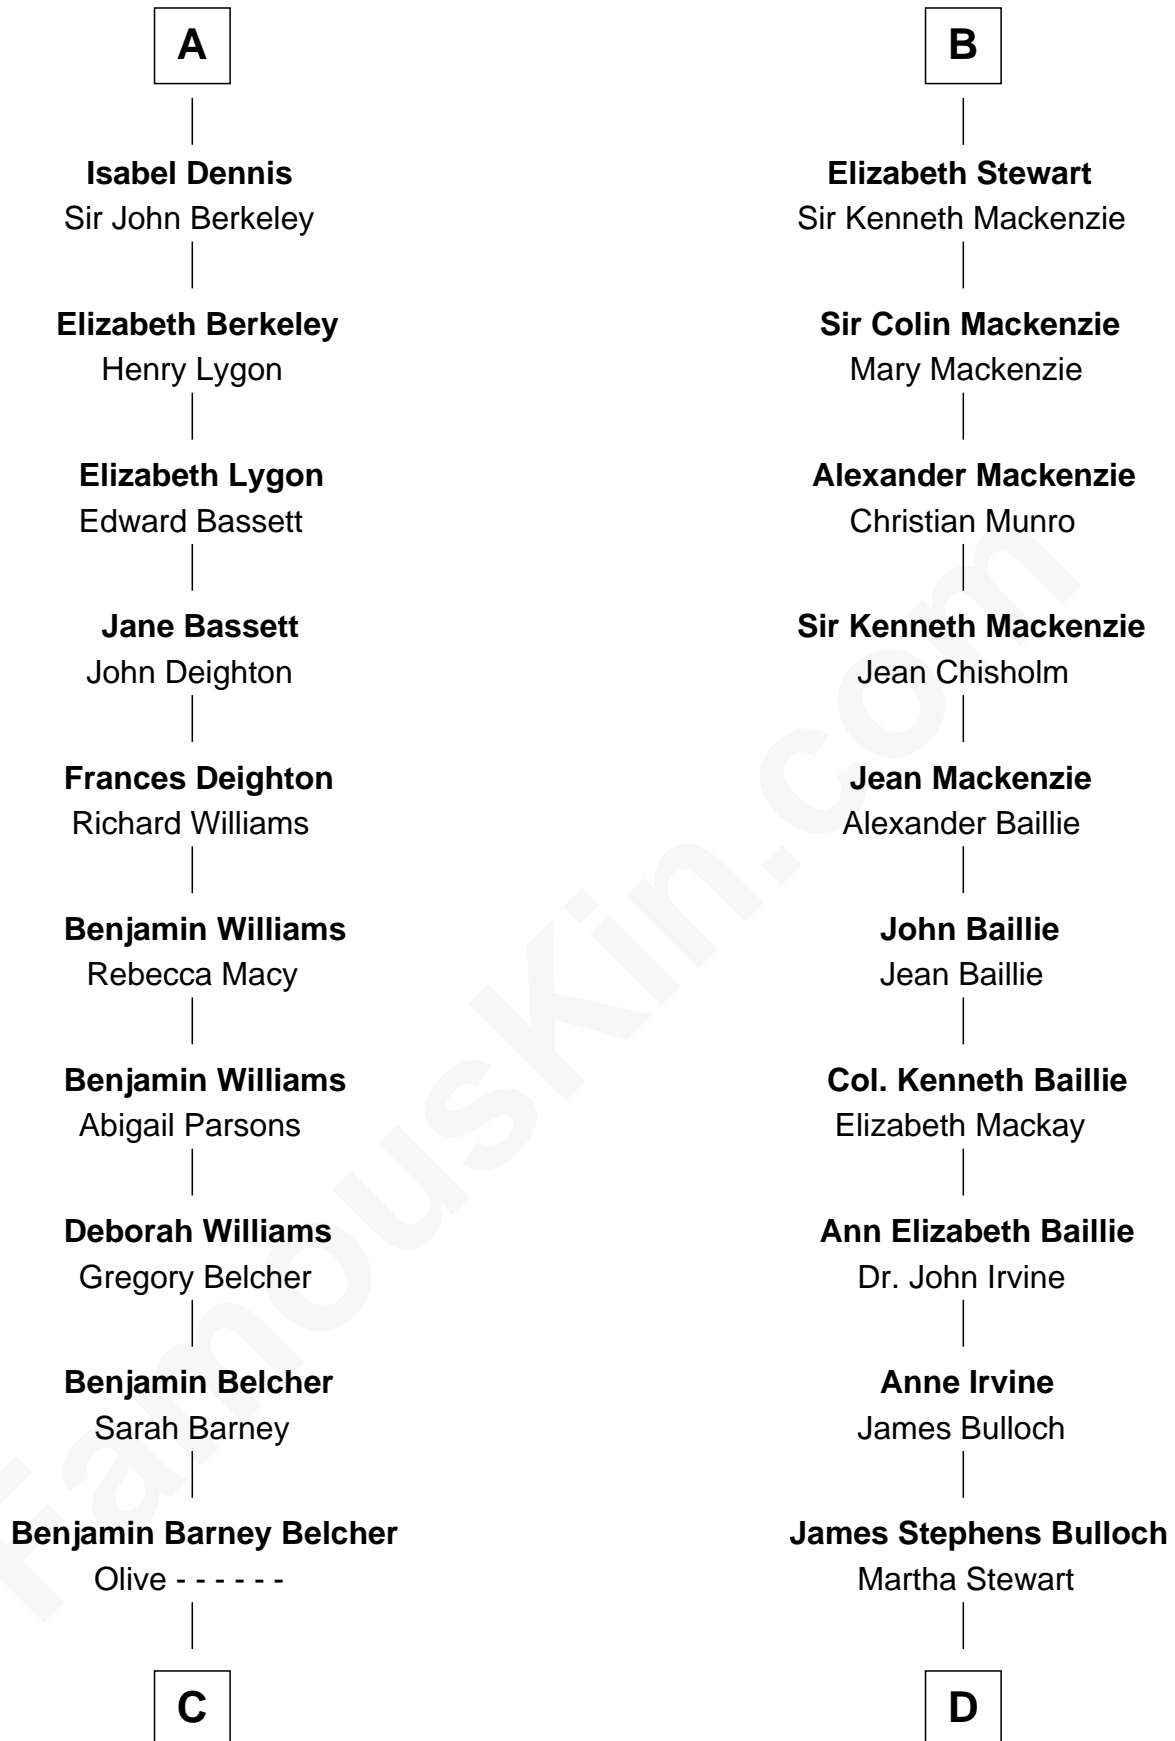

FamousKin.com

Relationship Chart of General Douglas MacArthur

U.S. Army - World War II

18th cousin 1 time removed of

Theodore Roosevelt

26th U.S. President

C

Aurelia Belcher
Arthur MacArthur

Gen. Arthur MacArthur
Mary Pinckney Hardy

General Douglas MacArthur
U.S. Army - World War II

D

Martha Bulloch
Theodore Roosevelt

Theodore Roosevelt
26th U.S. President

FamousKin.com