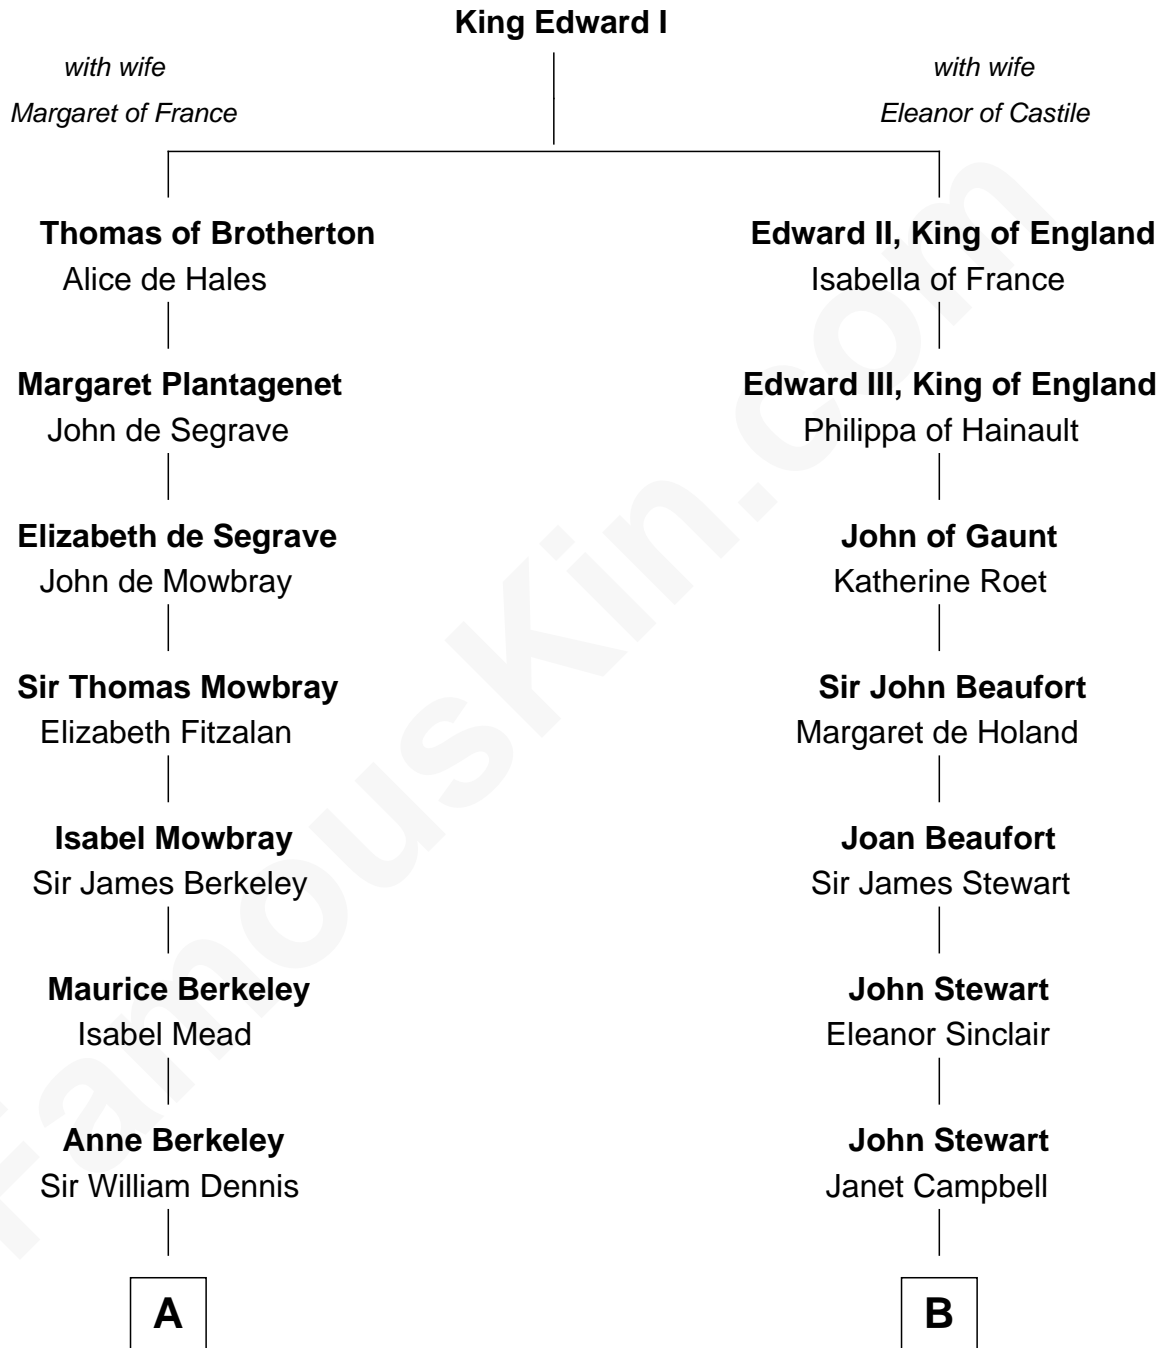

FamousKin.com

Relationship Chart of General Douglas MacArthur

U.S. Army - World War II

18th cousin 1 time removed of

Theodore Roosevelt

26th U.S. President

C

Aurelia Belcher
Arthur MacArthur

Gen. Arthur MacArthur
Mary Pinckney Hardy

General Douglas MacArthur
U.S. Army - World War II

D

Martha Bulloch
Theodore Roosevelt

Theodore Roosevelt
26th U.S. President

FamousKin.com