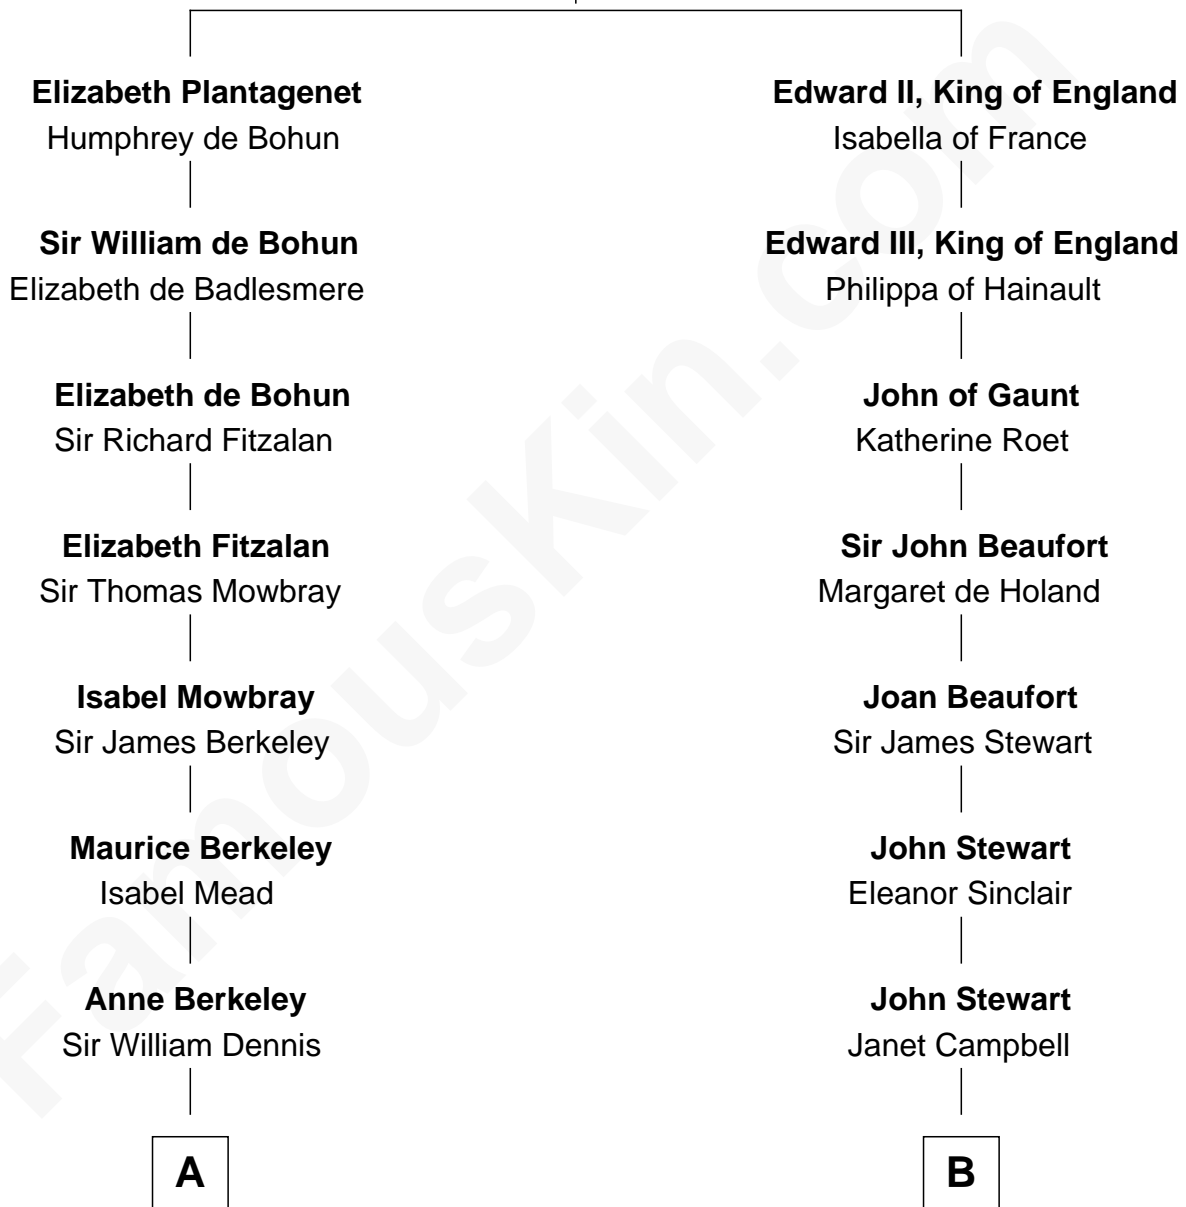

**FamousKin.com**  
**Relationship Chart of**  
**General Douglas MacArthur**

*U.S. Army - World War II*

18th cousin 1 time removed of

**Theodore Roosevelt**

*26th U.S. President*

**Eleanor of Castile**  
 Edward I, King of England

**C**

**Aurelia Belcher**  
Arthur MacArthur

**Gen. Arthur MacArthur**  
Mary Pinckney Hardy

**General Douglas MacArthur**  
*U.S. Army - World War II*

**D**

**Martha Bulloch**  
Theodore Roosevelt

**Theodore Roosevelt**  
*26th U.S. President*