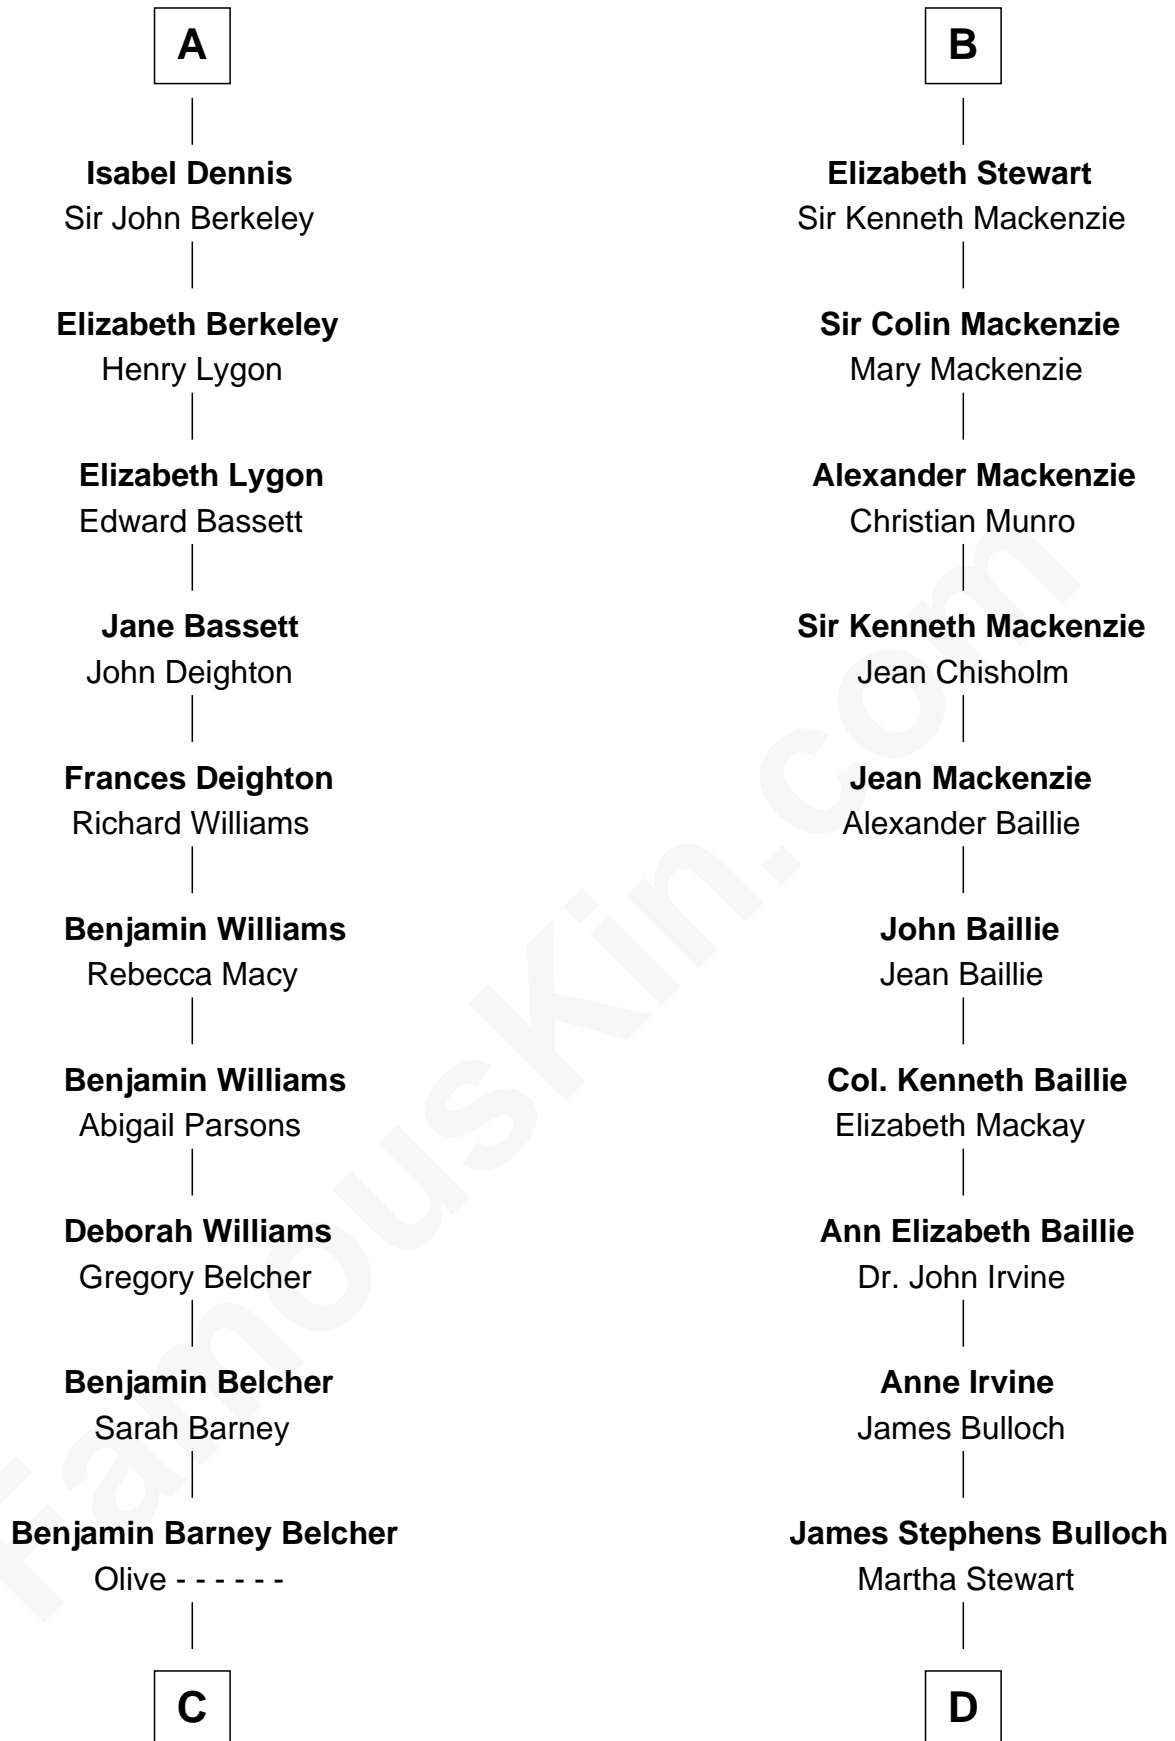

**FamousKin.com**  
**Relationship Chart of**  
**General Douglas MacArthur**

*U.S. Army - World War II*

18th cousin 1 time removed of

**Theodore Roosevelt**

*26th U.S. President*

**Eleanor of Castile**  
 Edward I, King of England

**C**

**Aurelia Belcher**  
Arthur MacArthur

**Gen. Arthur MacArthur**  
Mary Pinckney Hardy

**General Douglas MacArthur**  
*U.S. Army - World War II*

**D**

**Martha Bulloch**  
Theodore Roosevelt

**Theodore Roosevelt**  
*26th U.S. President*