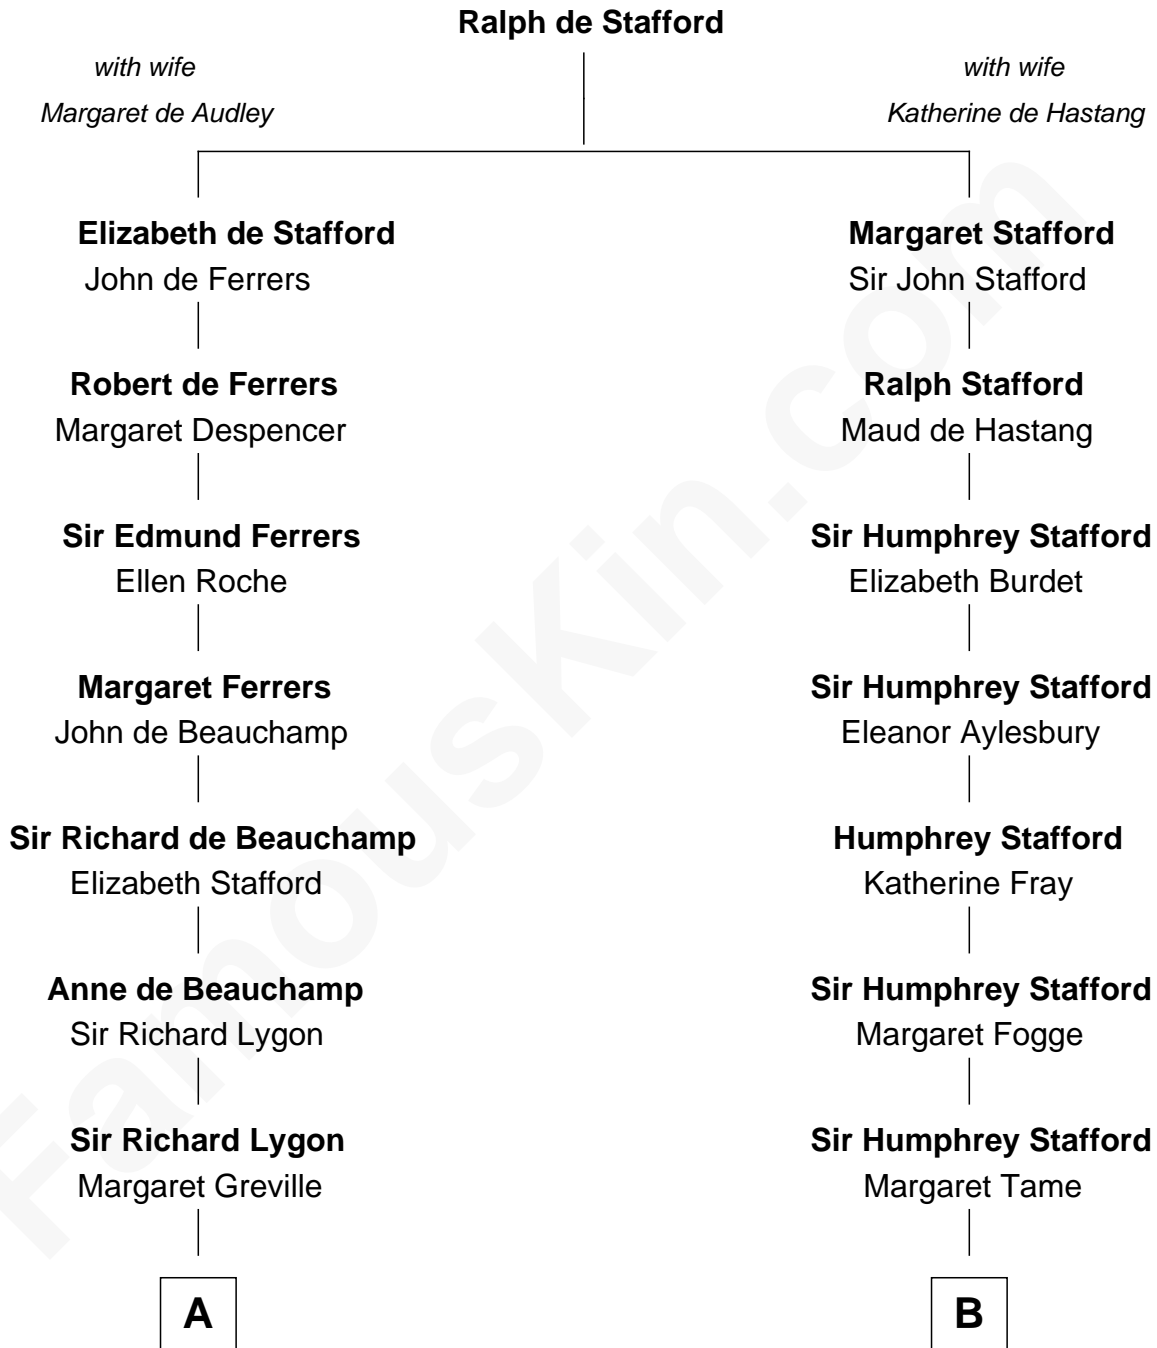

FamousKin.com

Relationship Chart of General Douglas MacArthur

U.S. Army - World War II

18th cousin of

Alice (Lee) Roosevelt

First Wife of President Theodore Roosevelt

C

Gen. Arthur MacArthur

Mary Pinckney Hardy

General Douglas MacArthur

U.S. Army - World War II

D

Caroline Watts Haskell

George Cabot Lee

Alice (Lee) Roosevelt

Wife of President Theodore Roosevelt