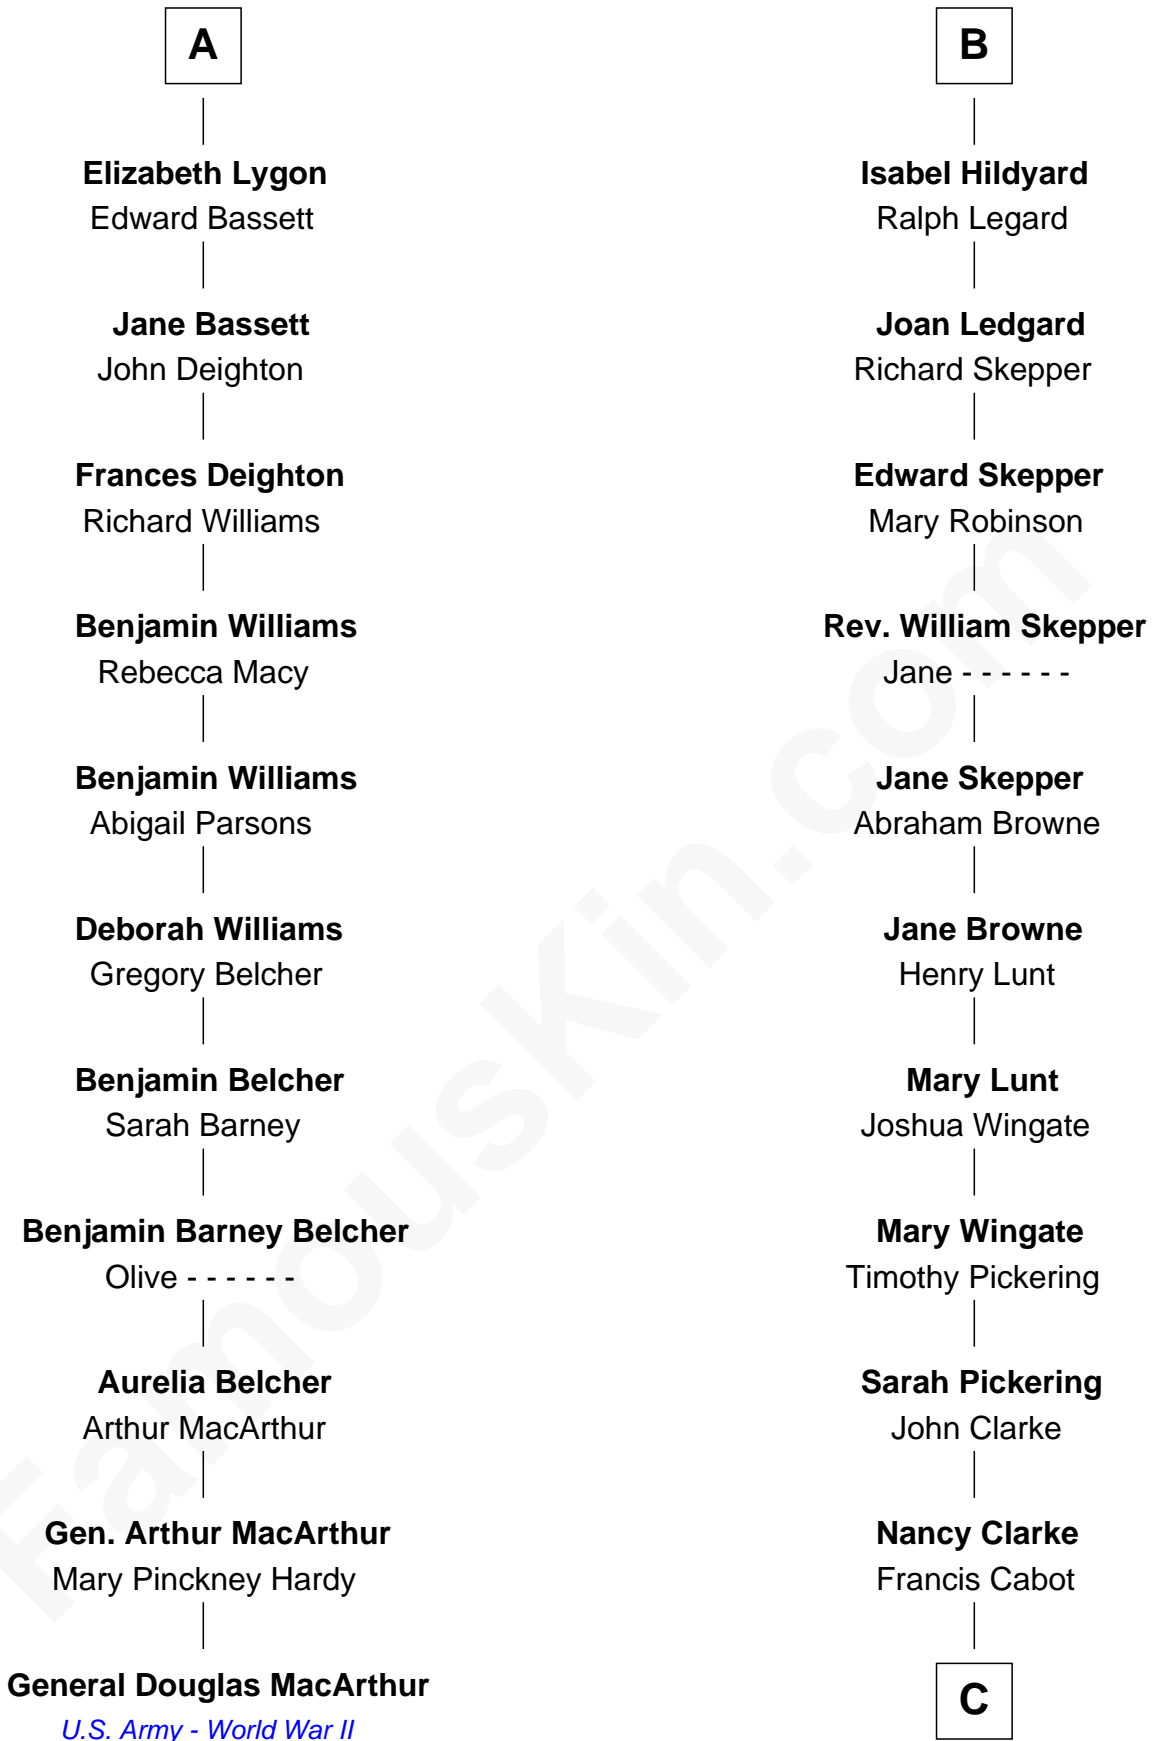

FamousKin.com

Relationship Chart of General Douglas MacArthur

U.S. Army - World War II

17th cousin 3 times removed of

Alice (Lee) Roosevelt

First Wife of President Theodore Roosevelt

C

Mary Ann Cabot
Nathaniel Cabot Lee

John Clarke Lee
Harriet Paine Rose

George Cabot Lee
Caroline Watts Haskell

Alice (Lee) Roosevelt
Wife of President Theodore Roosevelt