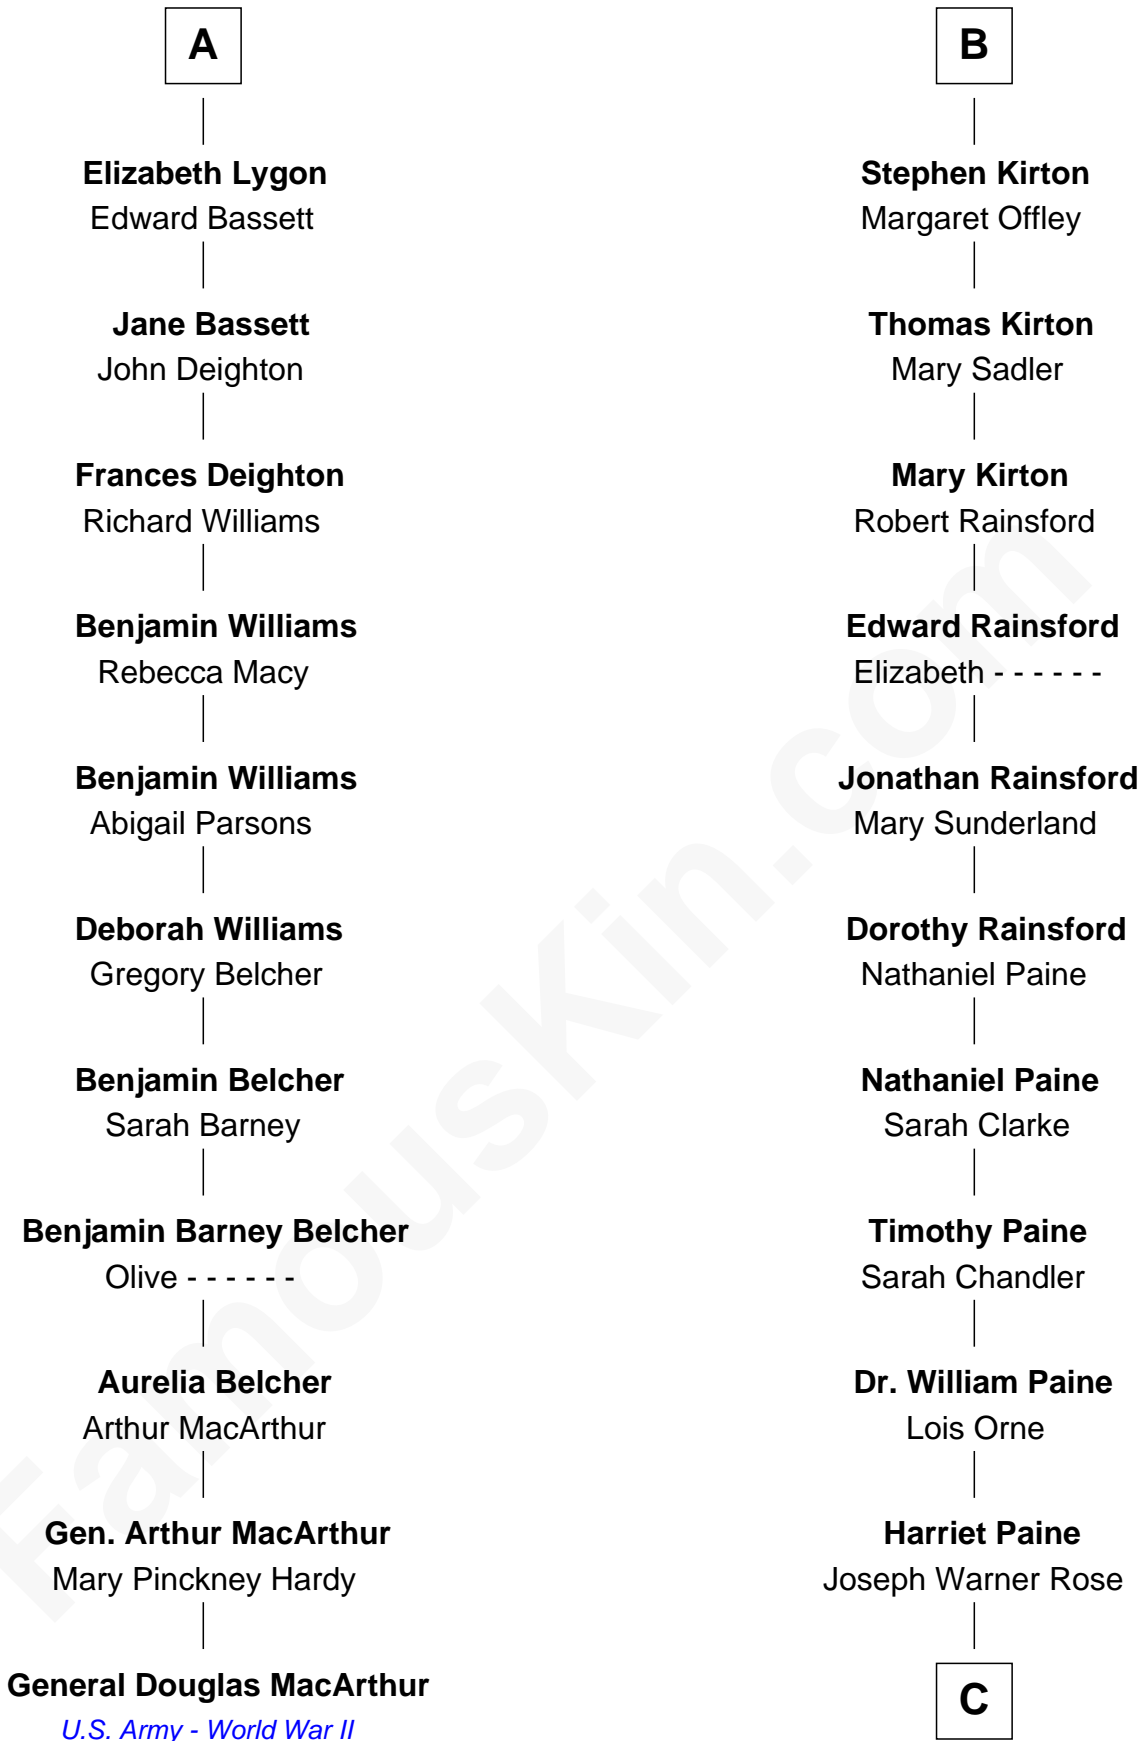

## Relationship Chart of General Douglas MacArthur

*U.S. Army - World War II*

17th cousin 2 times removed of

**Alice (Lee) Roosevelt**

*First Wife of President Theodore Roosevelt*

**C**

—  
**Harriet Paine Rose**

John Clarke Lee

—  
**George Cabot Lee**

Caroline Watts Haskell

—  
**Alice (Lee) Roosevelt**

*Wife of President Theodore Roosevelt*

FamousKin.com