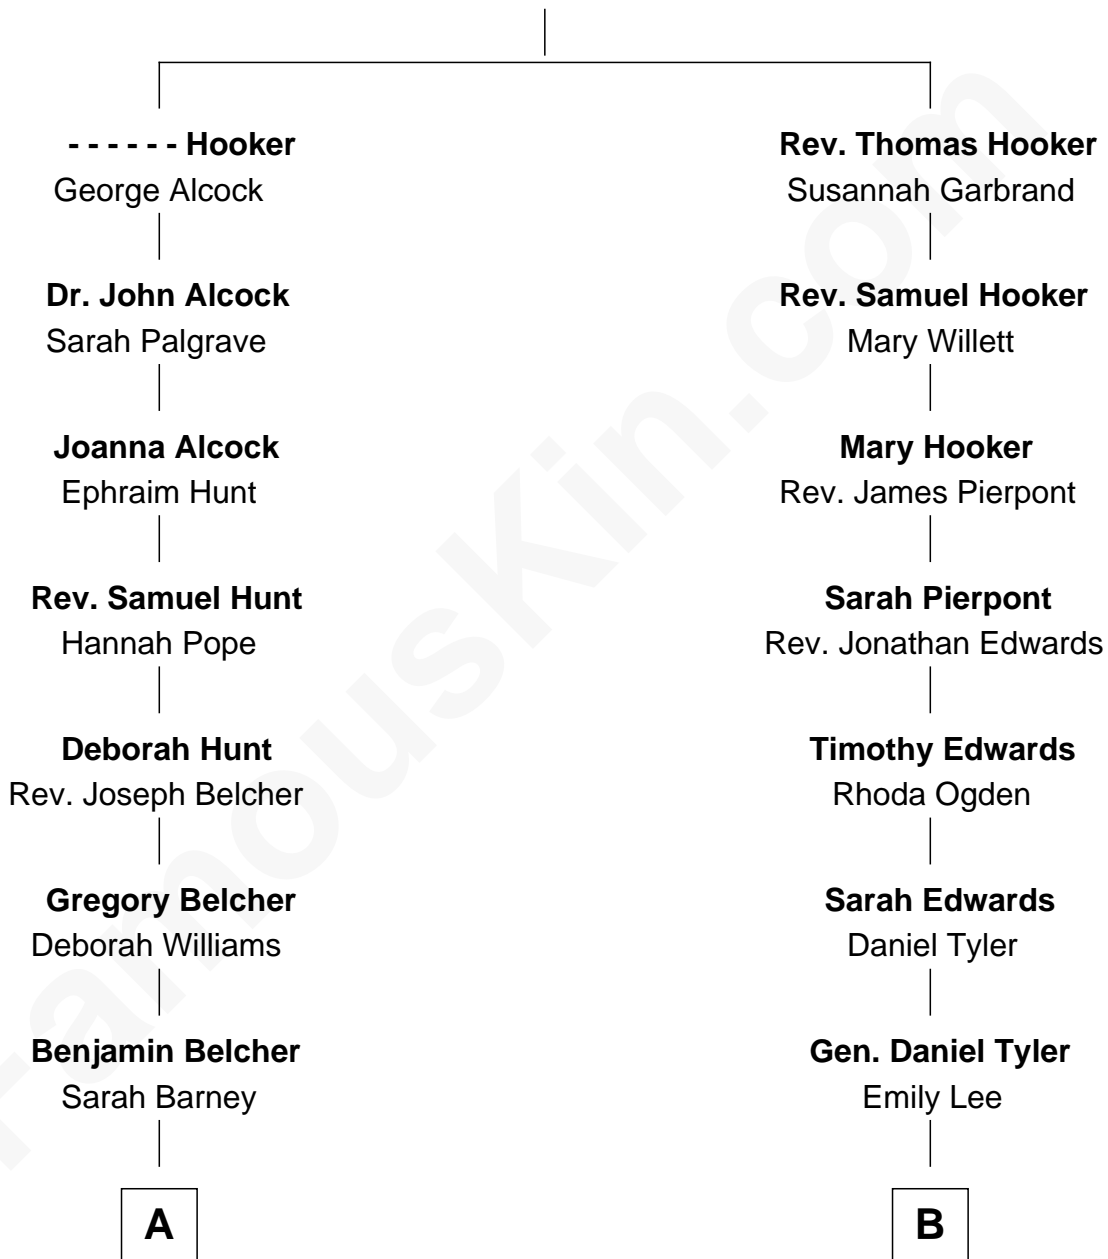

FamousKin.com
Relationship Chart of
General Douglas MacArthur
U.S. Army - World War II

8th cousin 2 times removed of
Edith (Carow) Roosevelt
First Lady of President Theodore Roosevelt

Thomas Hooker

FamousKin.com