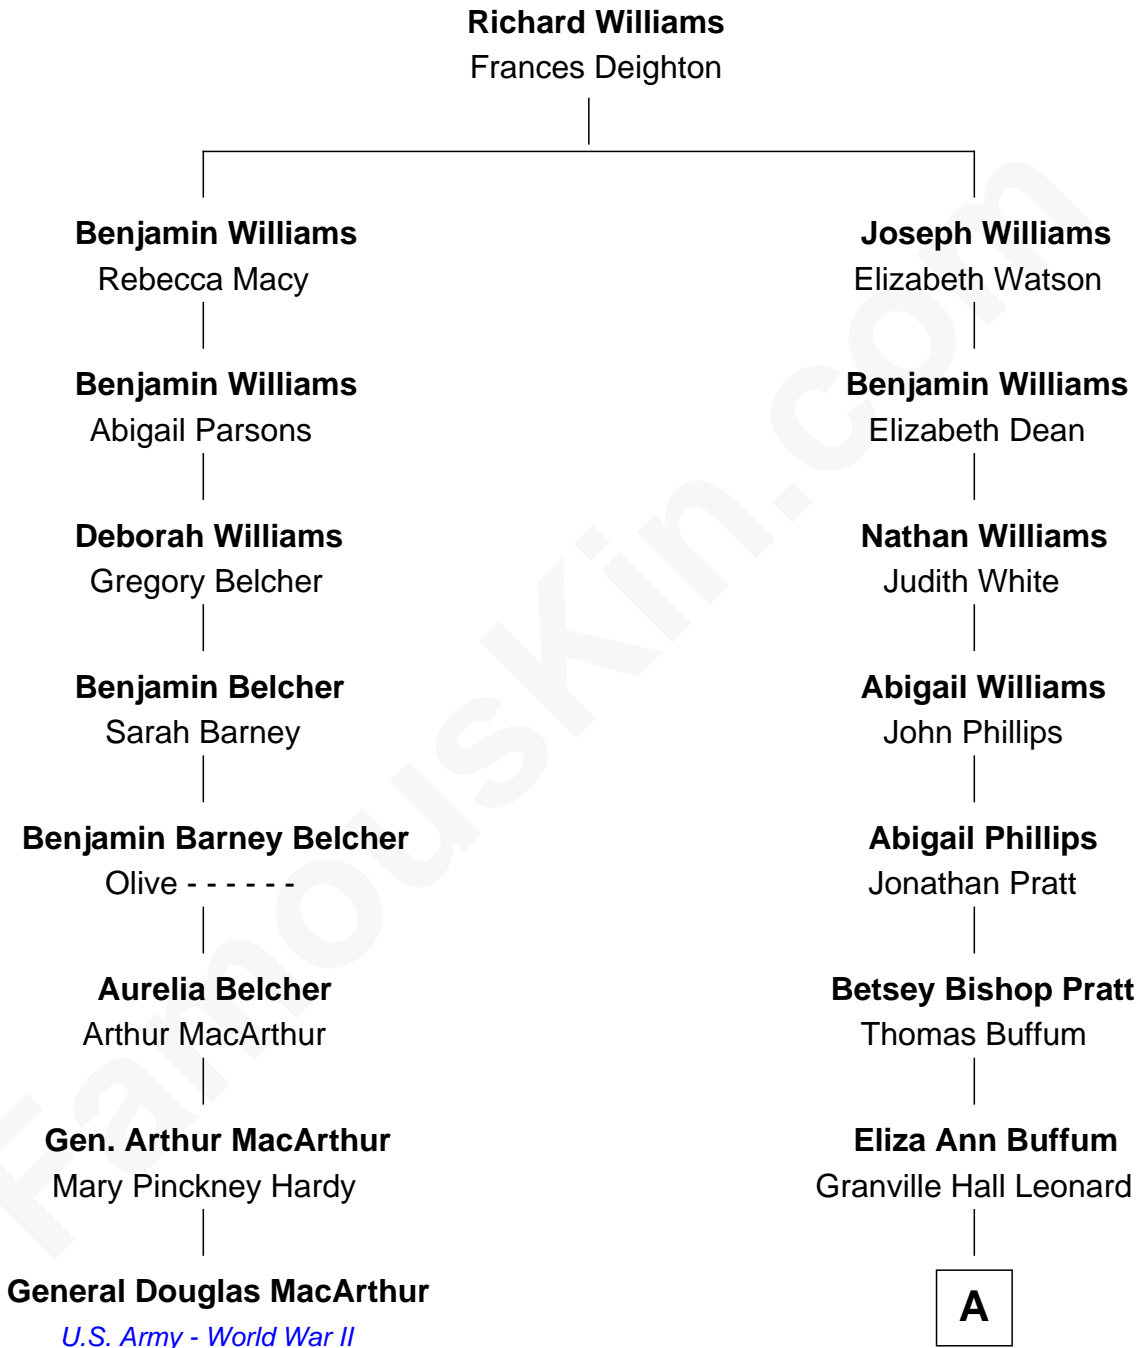

FamousKin.com
Relationship Chart of
General Douglas MacArthur
U.S. Army - World War II

7th cousin 3 times removed of

James Taylor
Singer-Songwriter

A

—
Emily Roxanna Leonard

Stanford Lyman Haynes

—
Theodosia Haynes

Alexander Taylor

—
Dr. Isaac Montrose Taylor

Gertrude Arline Woodard

—
James Taylor

Singer-Songwriter