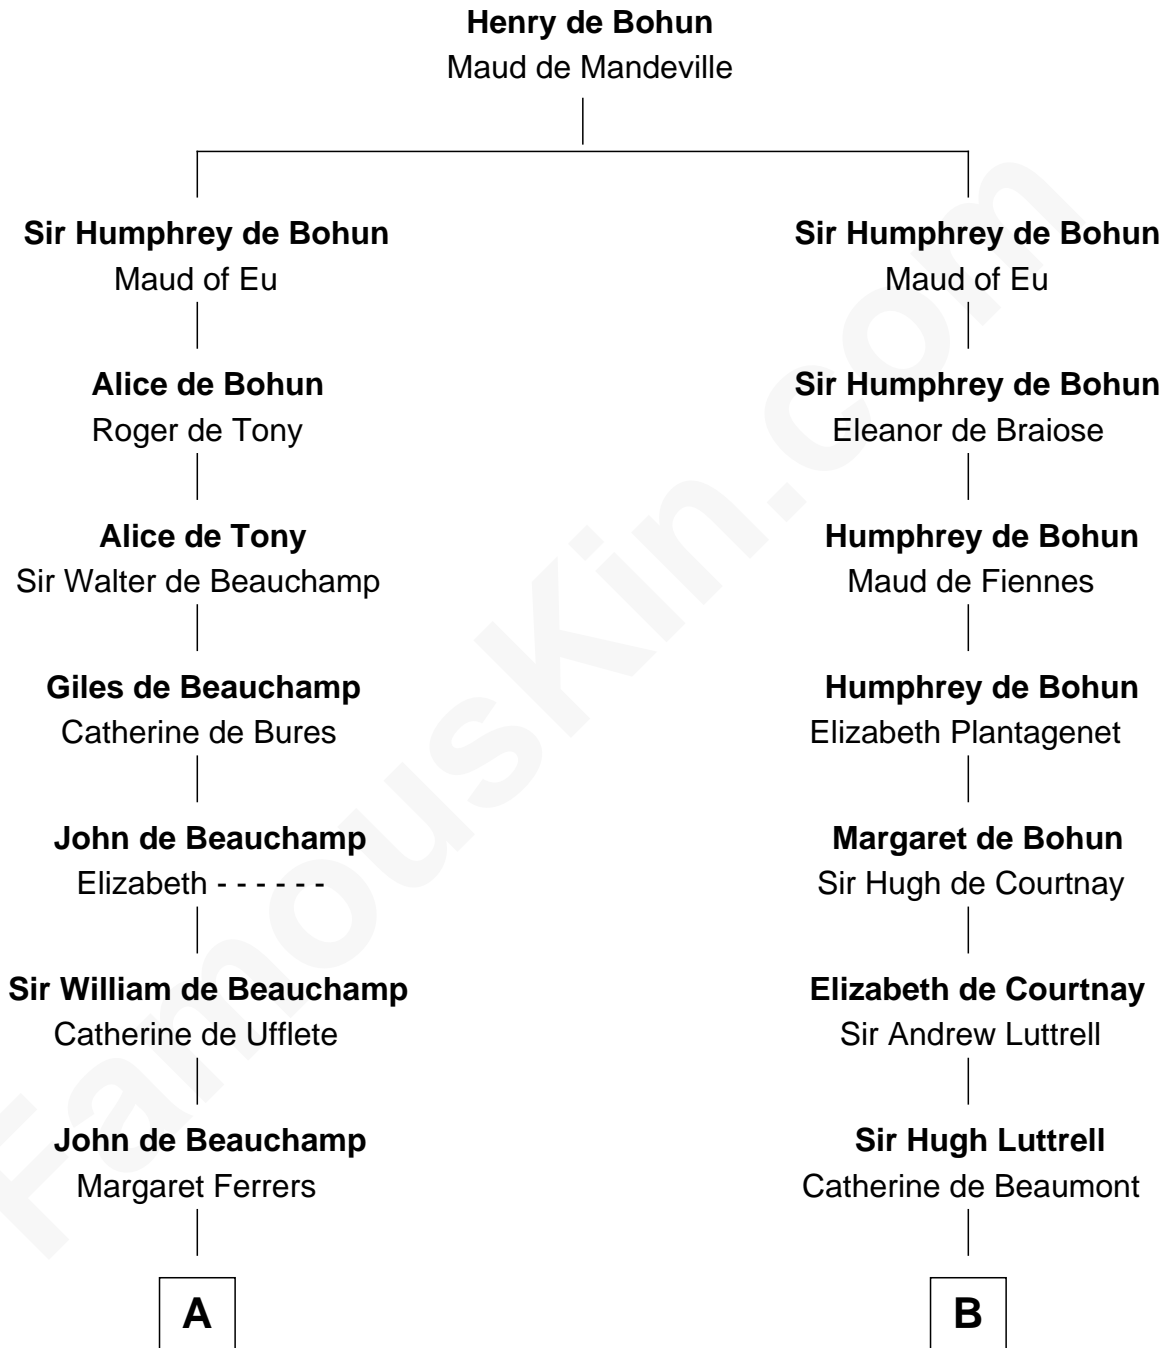

FamousKin.com
Relationship Chart of
General Douglas MacArthur
U.S. Army - World War II

17th cousin 4 times removed of

Carter Braxton

Signer of the Declaration of Independence

FamousKin.com