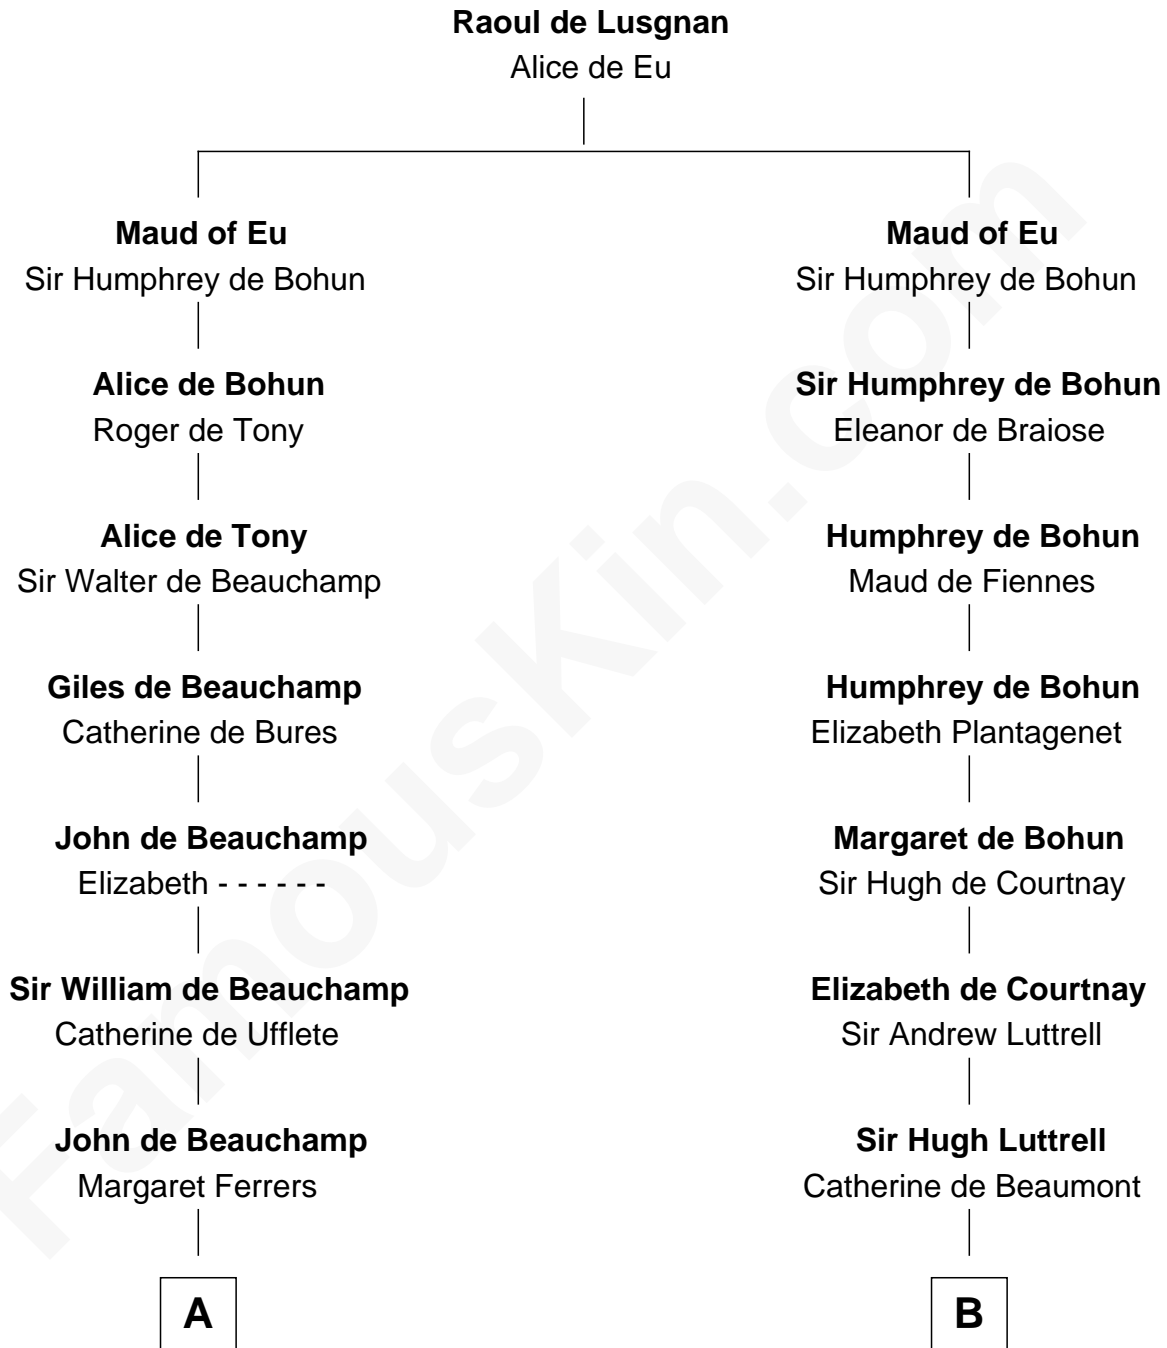

FamousKin.com
Relationship Chart of
General Douglas MacArthur
U.S. Army - World War II

17th cousin 4 times removed of

Carter Braxton

Signer of the Declaration of Independence

FamousKin.com