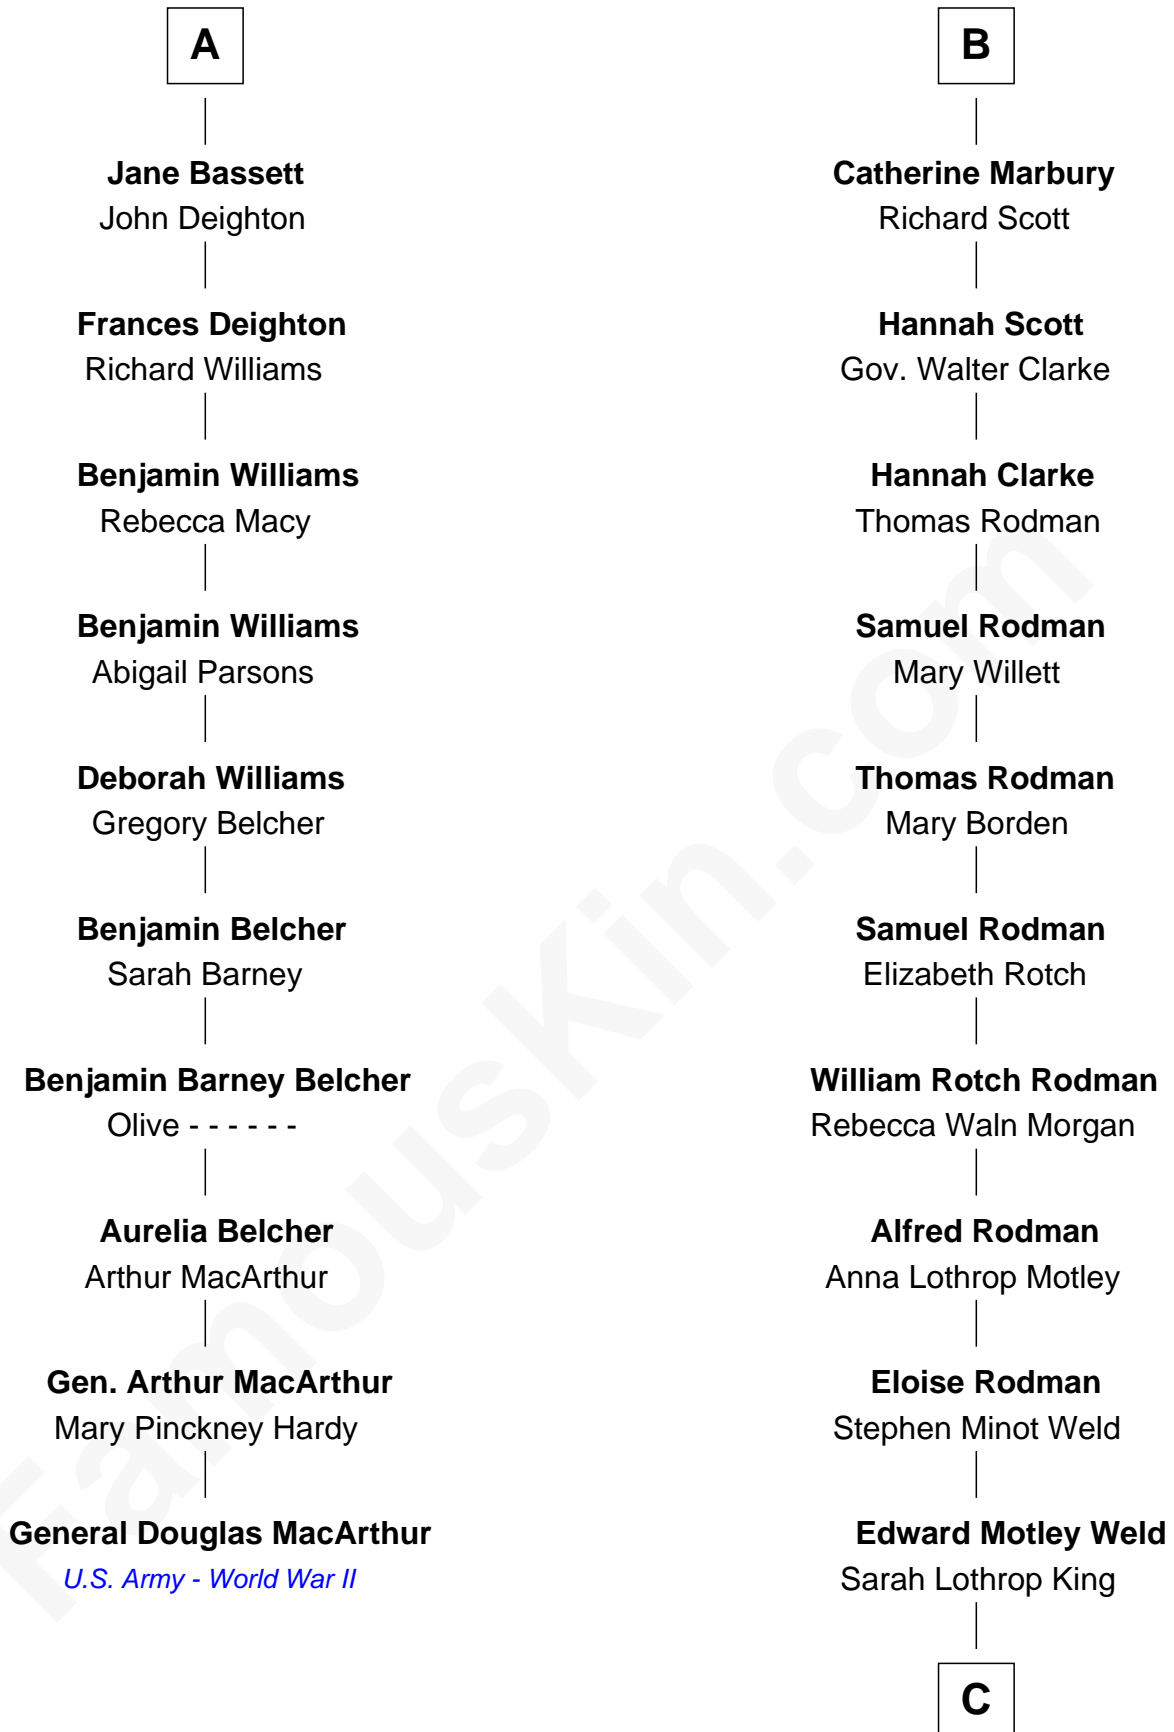

FamousKin.com
Relationship Chart of
General Douglas MacArthur
U.S. Army - World War II

16th cousin 2 times removed of

Tuesday Weld
TV and Movie Actress

C

Lothrop Motley Weld

Yosene Balfour Ker

Tuesday Weld

TV and Movie Actress

FamousKin.com