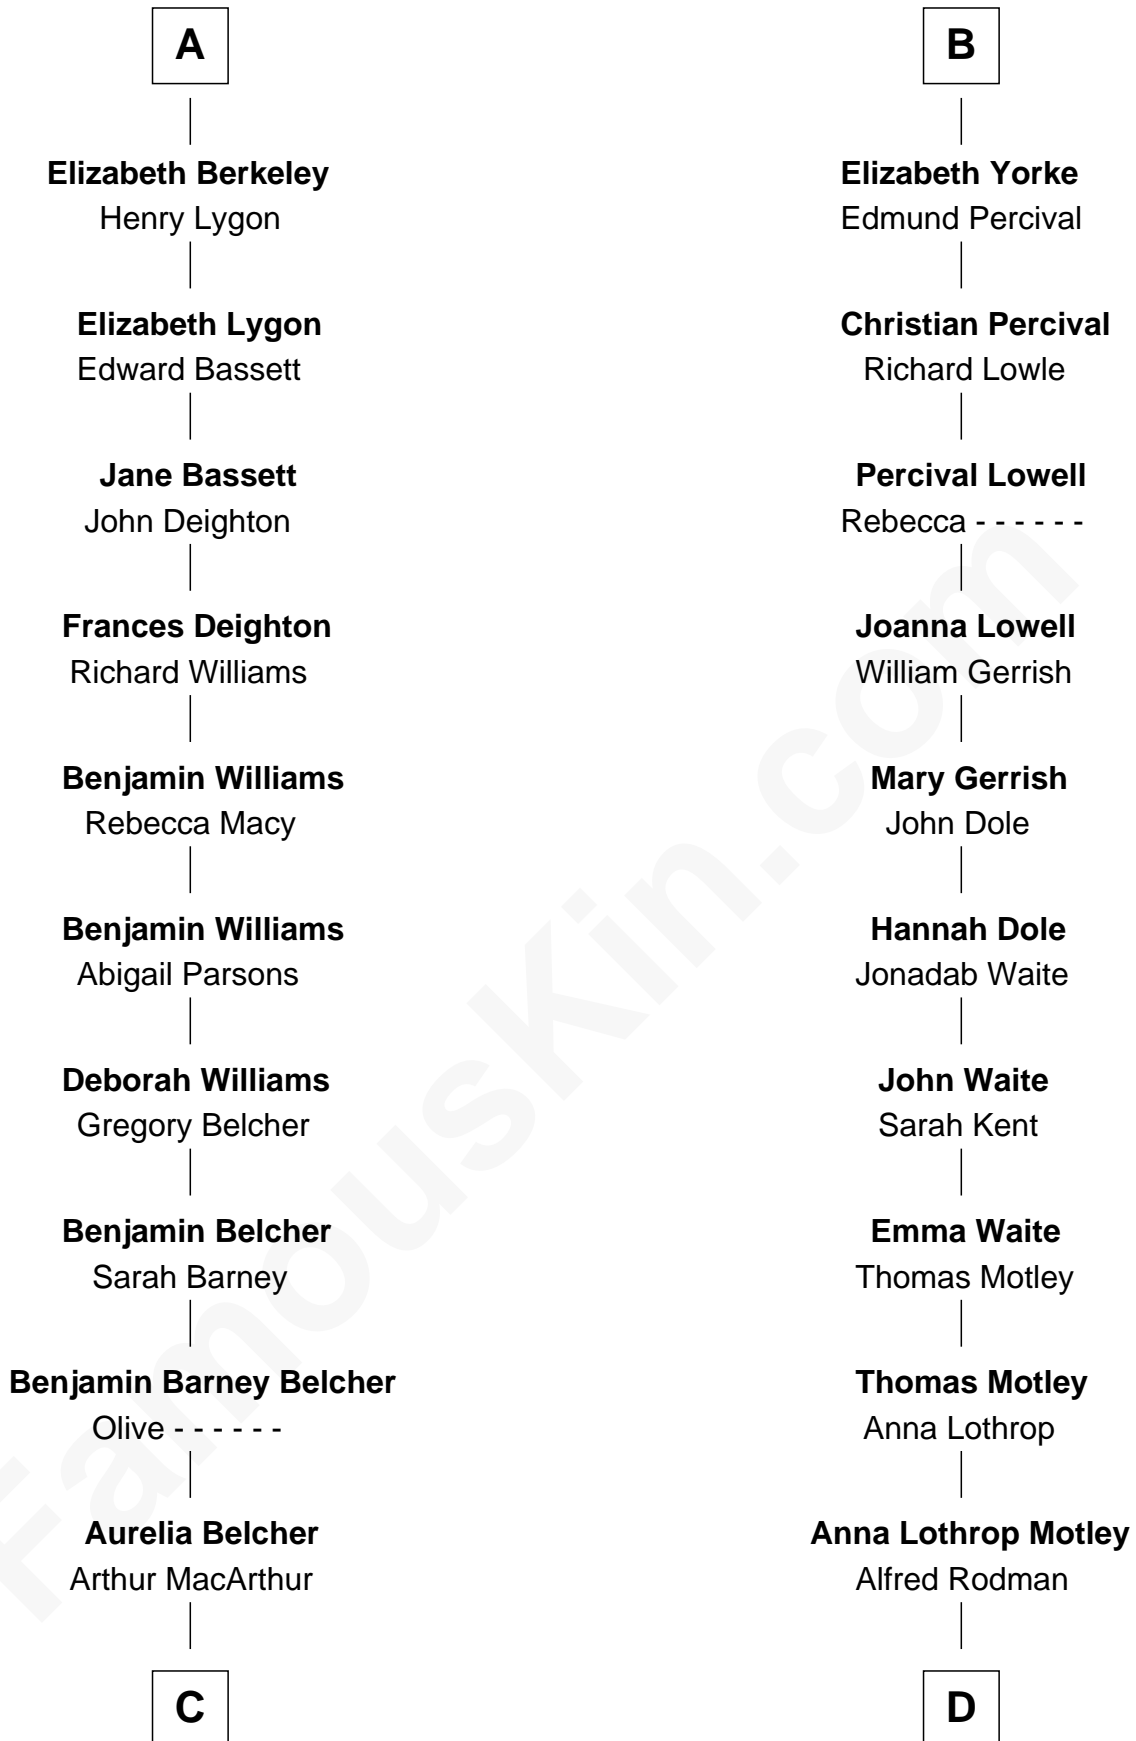

FamousKin.com
Relationship Chart of
General Douglas MacArthur
U.S. Army - World War II

18th cousin 2 times removed of

Tuesday Weld

TV and Movie Actress

Humphrey de Bohun

Elizabeth Plantagenet

Sir William de Bohun
Elizabeth de Badlesmere

Elizabeth de Bohun
Sir Richard Fitzalan

Elizabeth Fitzalan
Sir Thomas Mowbray

Isabel Mowbray
Sir James Berkeley

Maurice Berkeley
Isabel Mead

Anne Berkeley
Sir William Dennis

Isabel Dennis
Sir John Berkeley

A

Margaret de Bohun
Sir Hugh de Courtnay

Elizabeth de Courtnay
Sir Andrew Luttrell

Sir Hugh Luttrell
Catherine de Beaumont

Sir John Luttrell
Margaret Touchet

Sir James Luttrell
Elizabeth Courtnay

Sir Hugh Luttrell
Margaret Hill

Eleanor Luttrell
Roger Yorke

B

C

Gen. Arthur MacArthur

Mary Pinckney Hardy

General Douglas MacArthur

U.S. Army - World War II

D