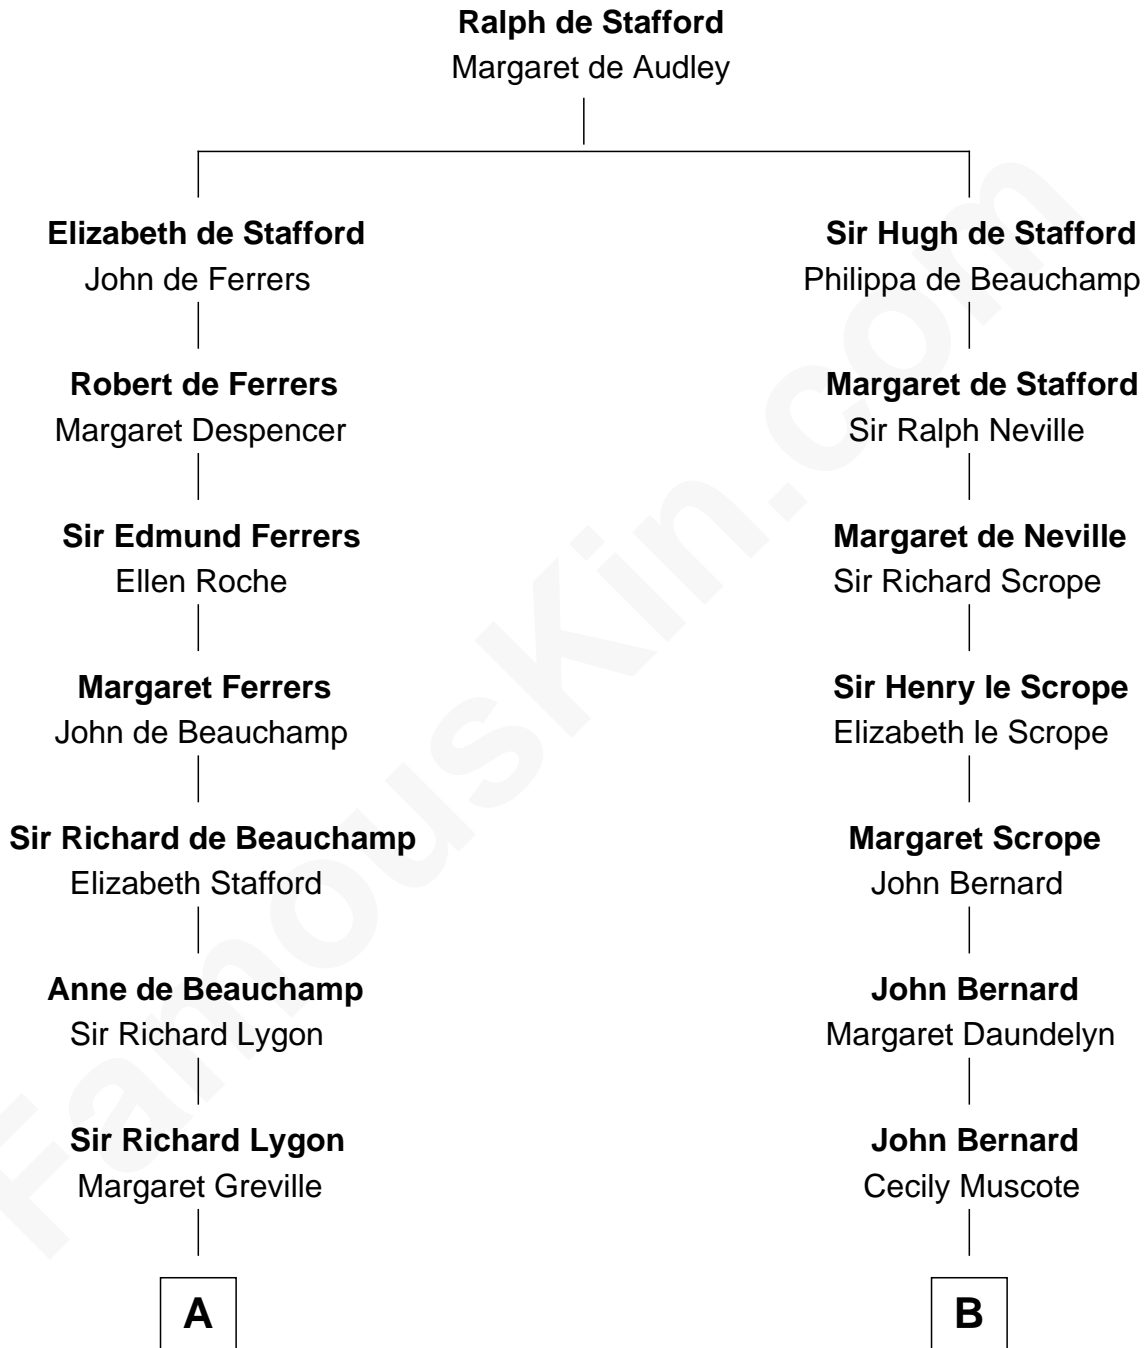

**FamousKin.com**  
**Relationship Chart of**  
**General Douglas MacArthur**  
*U.S. Army - World War II*

16th cousin 2 times removed of

**Helen Keller**  
*Author and Activist*

**C**

—  
**Gen. Arthur MacArthur**

Mary Pinckney Hardy

—  
**General Douglas MacArthur**

*U.S. Army - World War II*

FamousKin.com