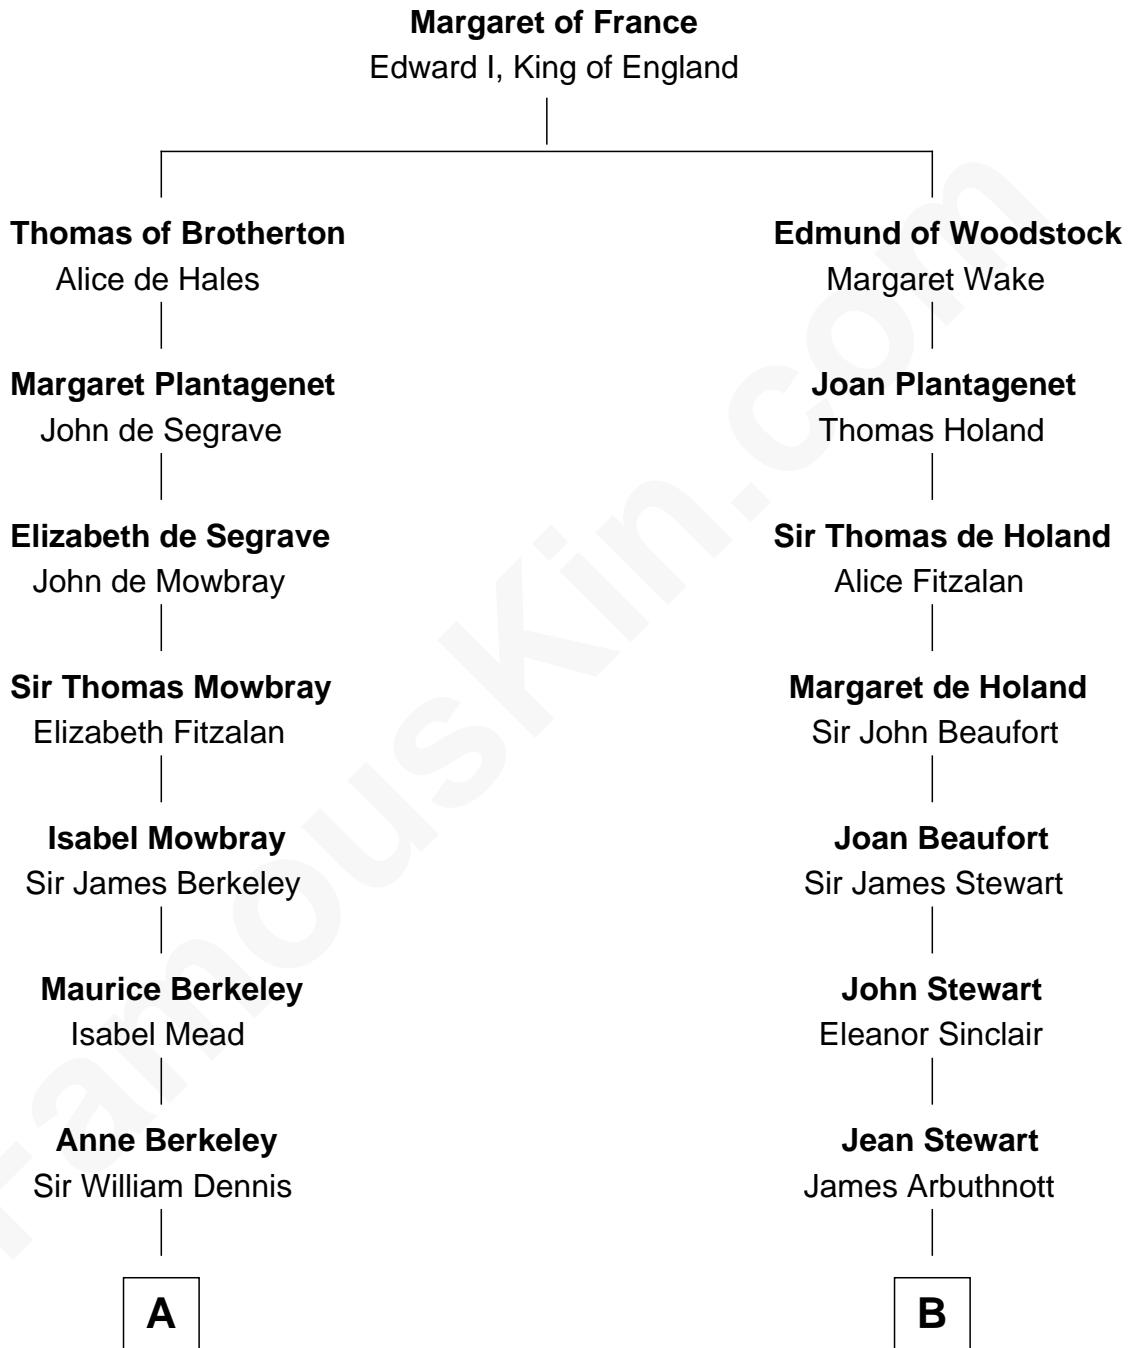

FamousKin.com
Relationship Chart of
General Douglas MacArthur
U.S. Army - World War II

17th cousin 2 times removed of

Helen Keller
Author and Activist

C

—
Aurelia Belcher
Arthur MacArthur

—
Gen. Arthur MacArthur
Mary Pinckney Hardy

—
General Douglas MacArthur
U.S. Army - World War II

FamousKin.com