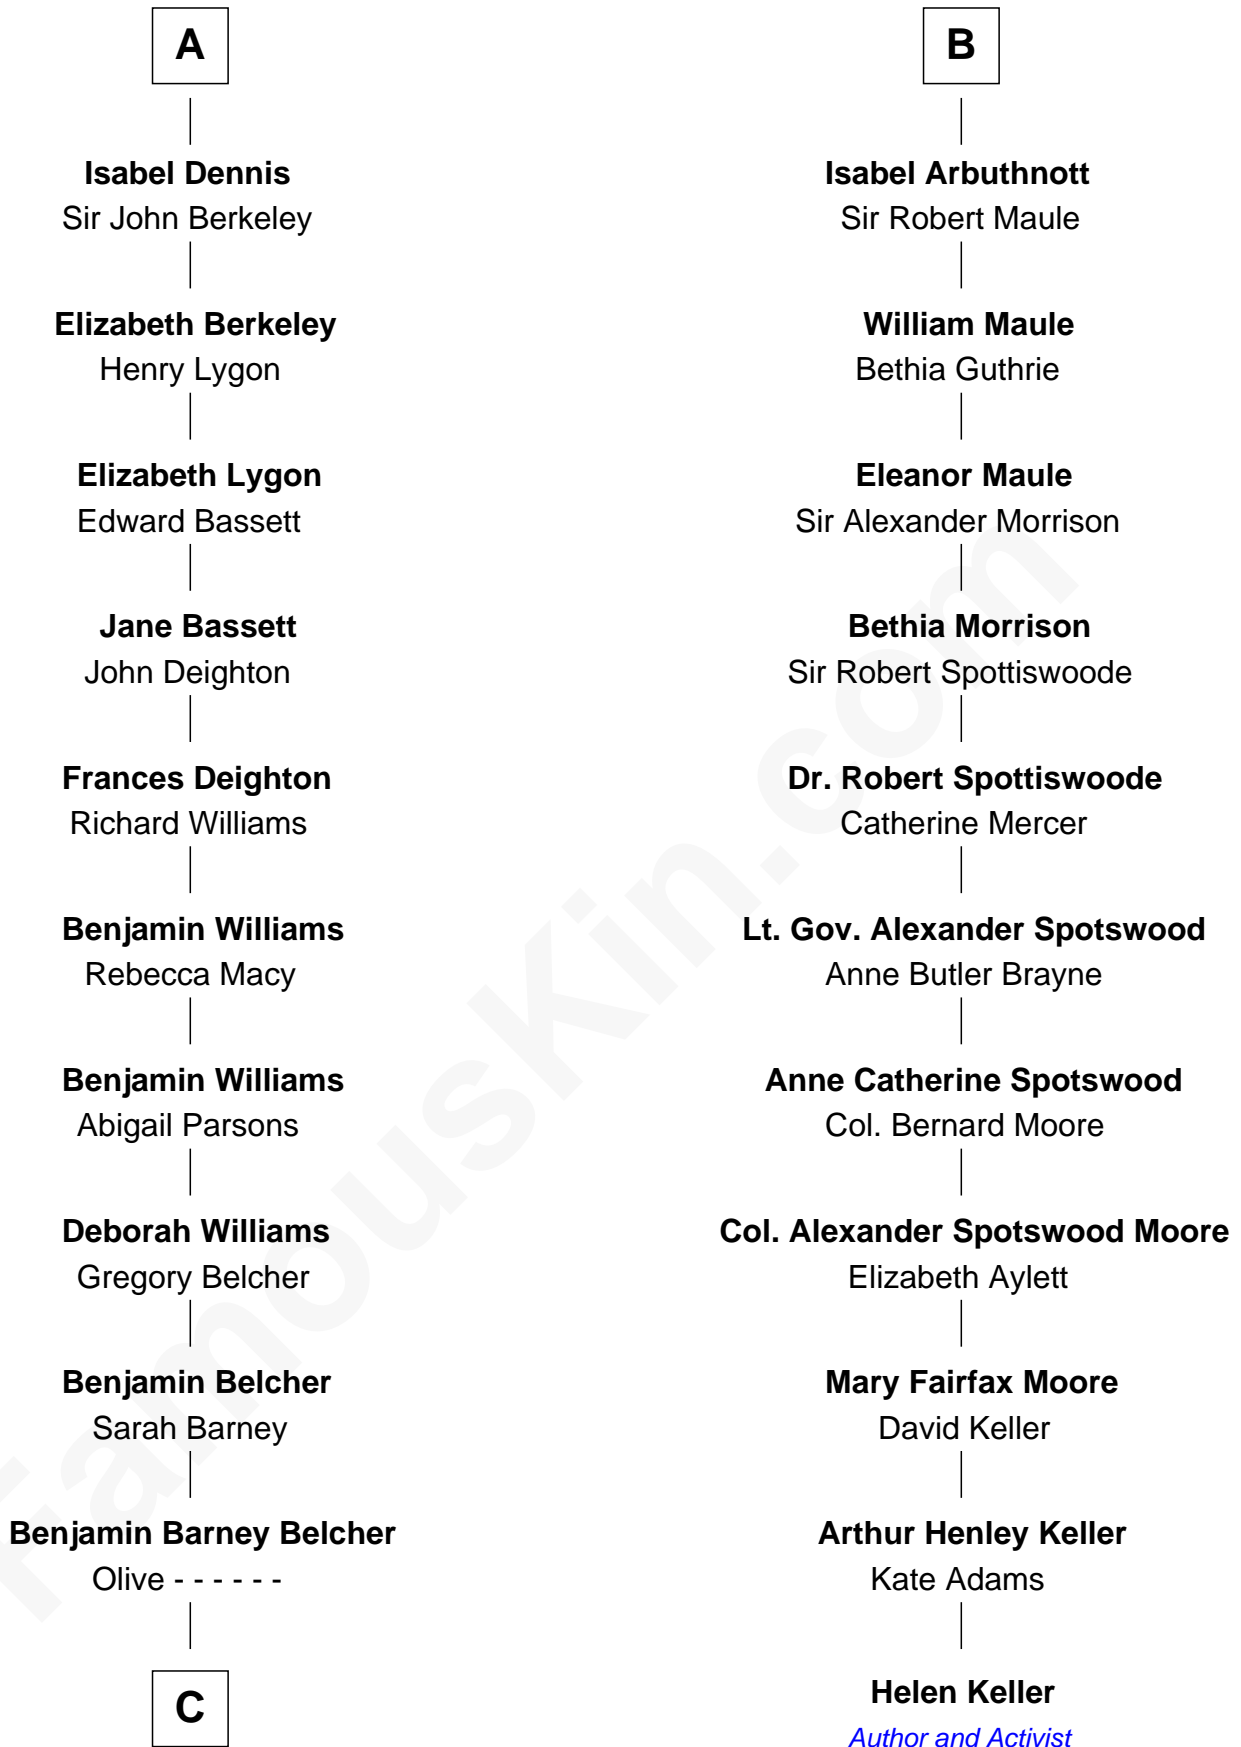

FamousKin.com
Relationship Chart of
General Douglas MacArthur
U.S. Army - World War II

17th cousin 2 times removed of

Helen Keller
Author and Activist

C

—
Aurelia Belcher
Arthur MacArthur

—
Gen. Arthur MacArthur
Mary Pinckney Hardy

—
General Douglas MacArthur
U.S. Army - World War II

FamousKin.com