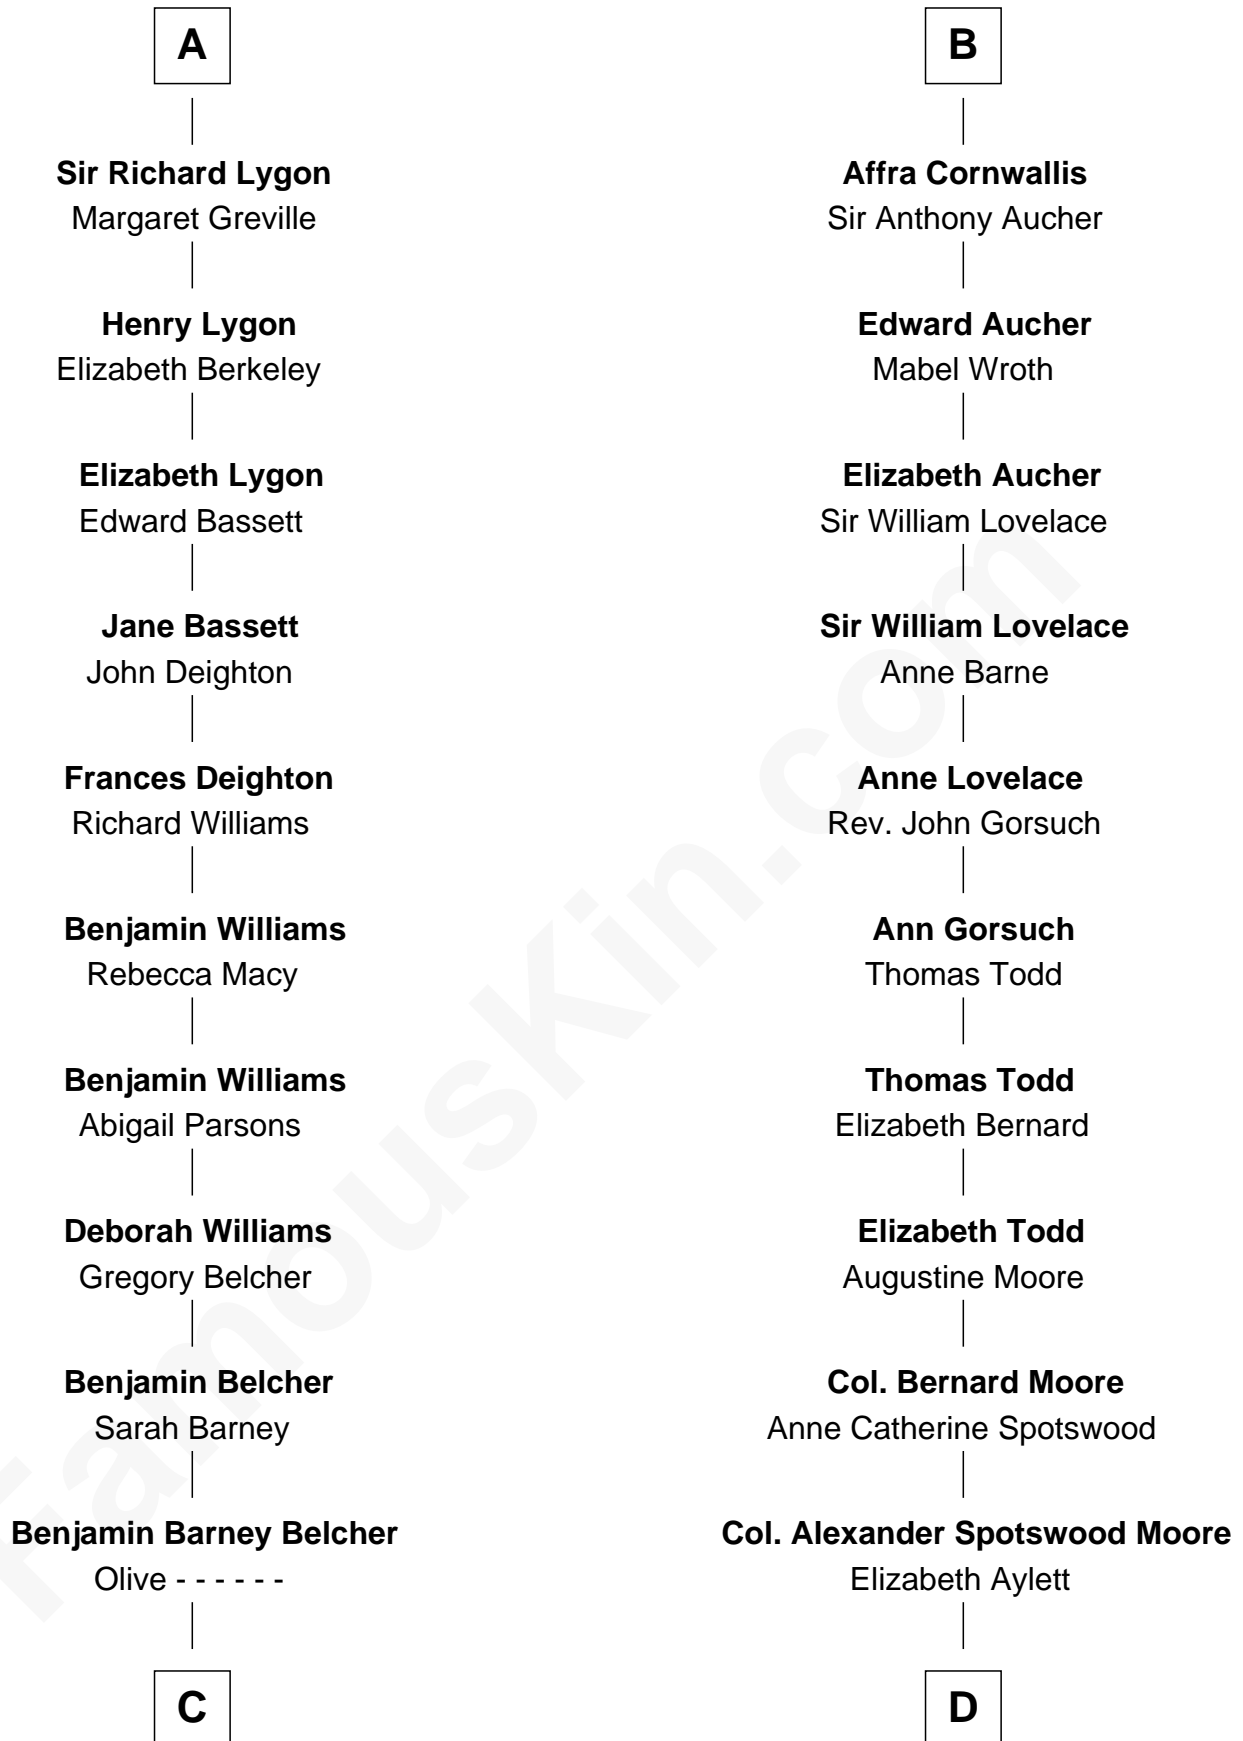

FamousKin.com

Relationship Chart of General Douglas MacArthur

U.S. Army - World War II

19th cousin of

Helen Keller

Author and Activist

Hugh le Despencer

Eleanor de Clare

Sir Edward le Despencer

Anne de Ferrers

Edward Despencer

Elizabeth Burghersh

Margaret Despencer

Robert de Ferrers

Sir Edmund Ferrers

Ellen Roche

Edward Tyrrell

Philippa Tyrrell

Thomas Cornwallis

Sir William Cornwallis

Elizabeth Stanford

B

C

Aurelia Belcher
Arthur MacArthur