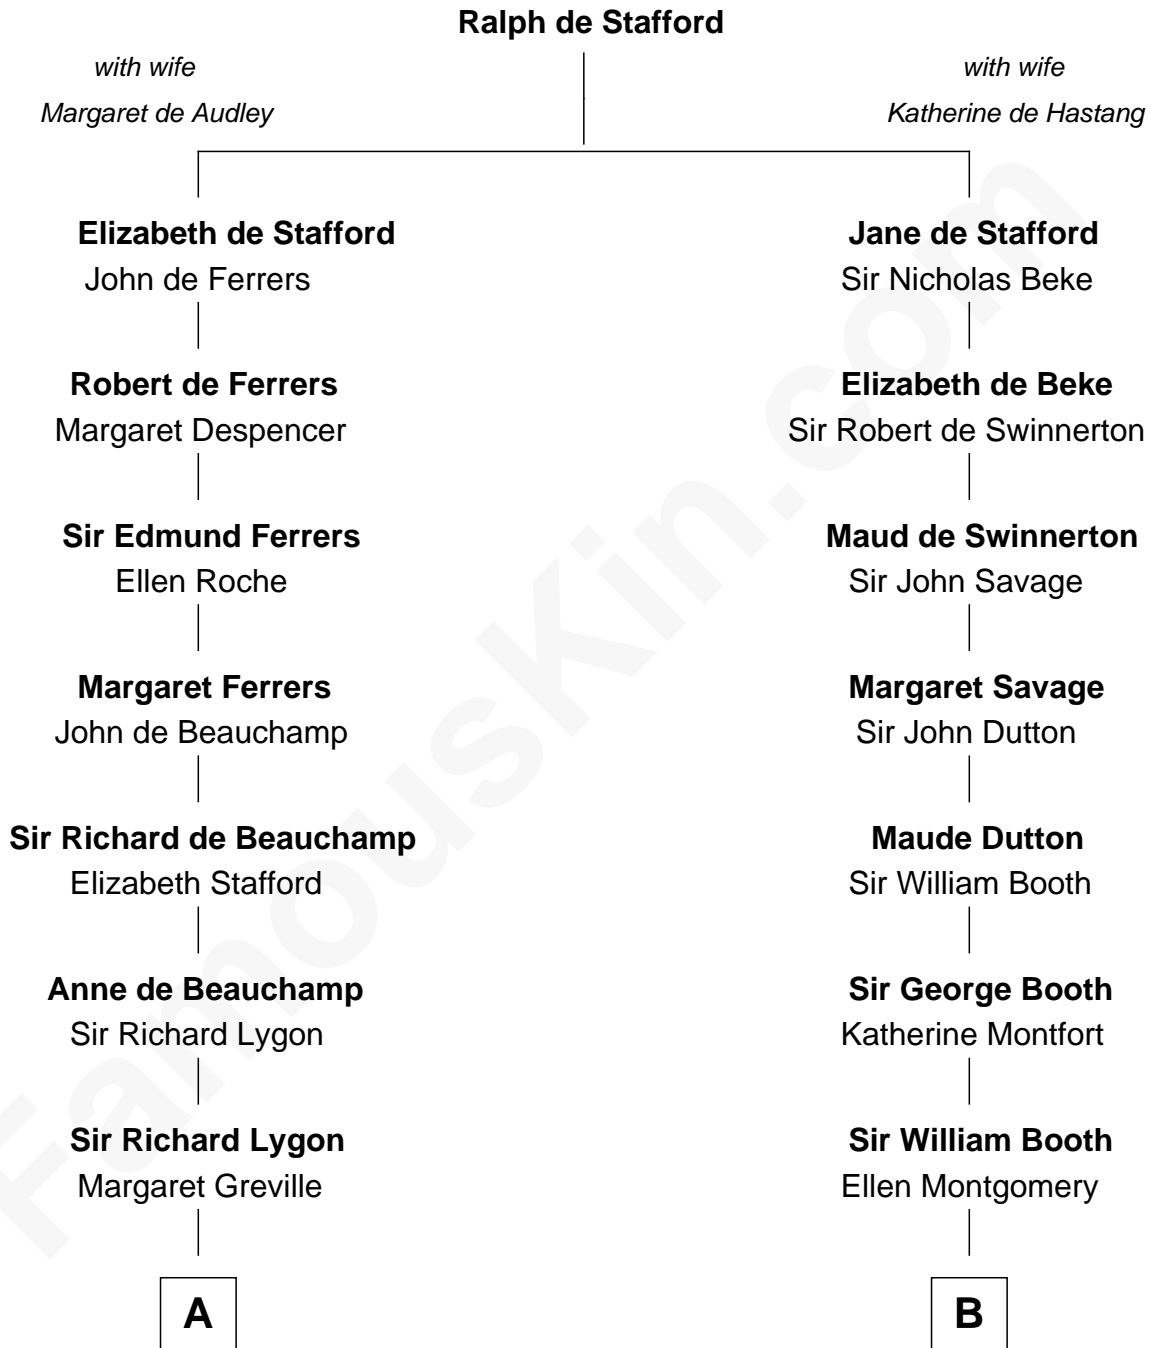

FamousKin.com
Relationship Chart of
General Douglas MacArthur
U.S. Army - World War II

15th cousin 3 times removed of

Abraham Baldwin
Signer of the U.S. Constitution

C

Gen. Arthur MacArthur

Mary Pinckney Hardy

General Douglas MacArthur

U.S. Army - World War II

FamousKin.com