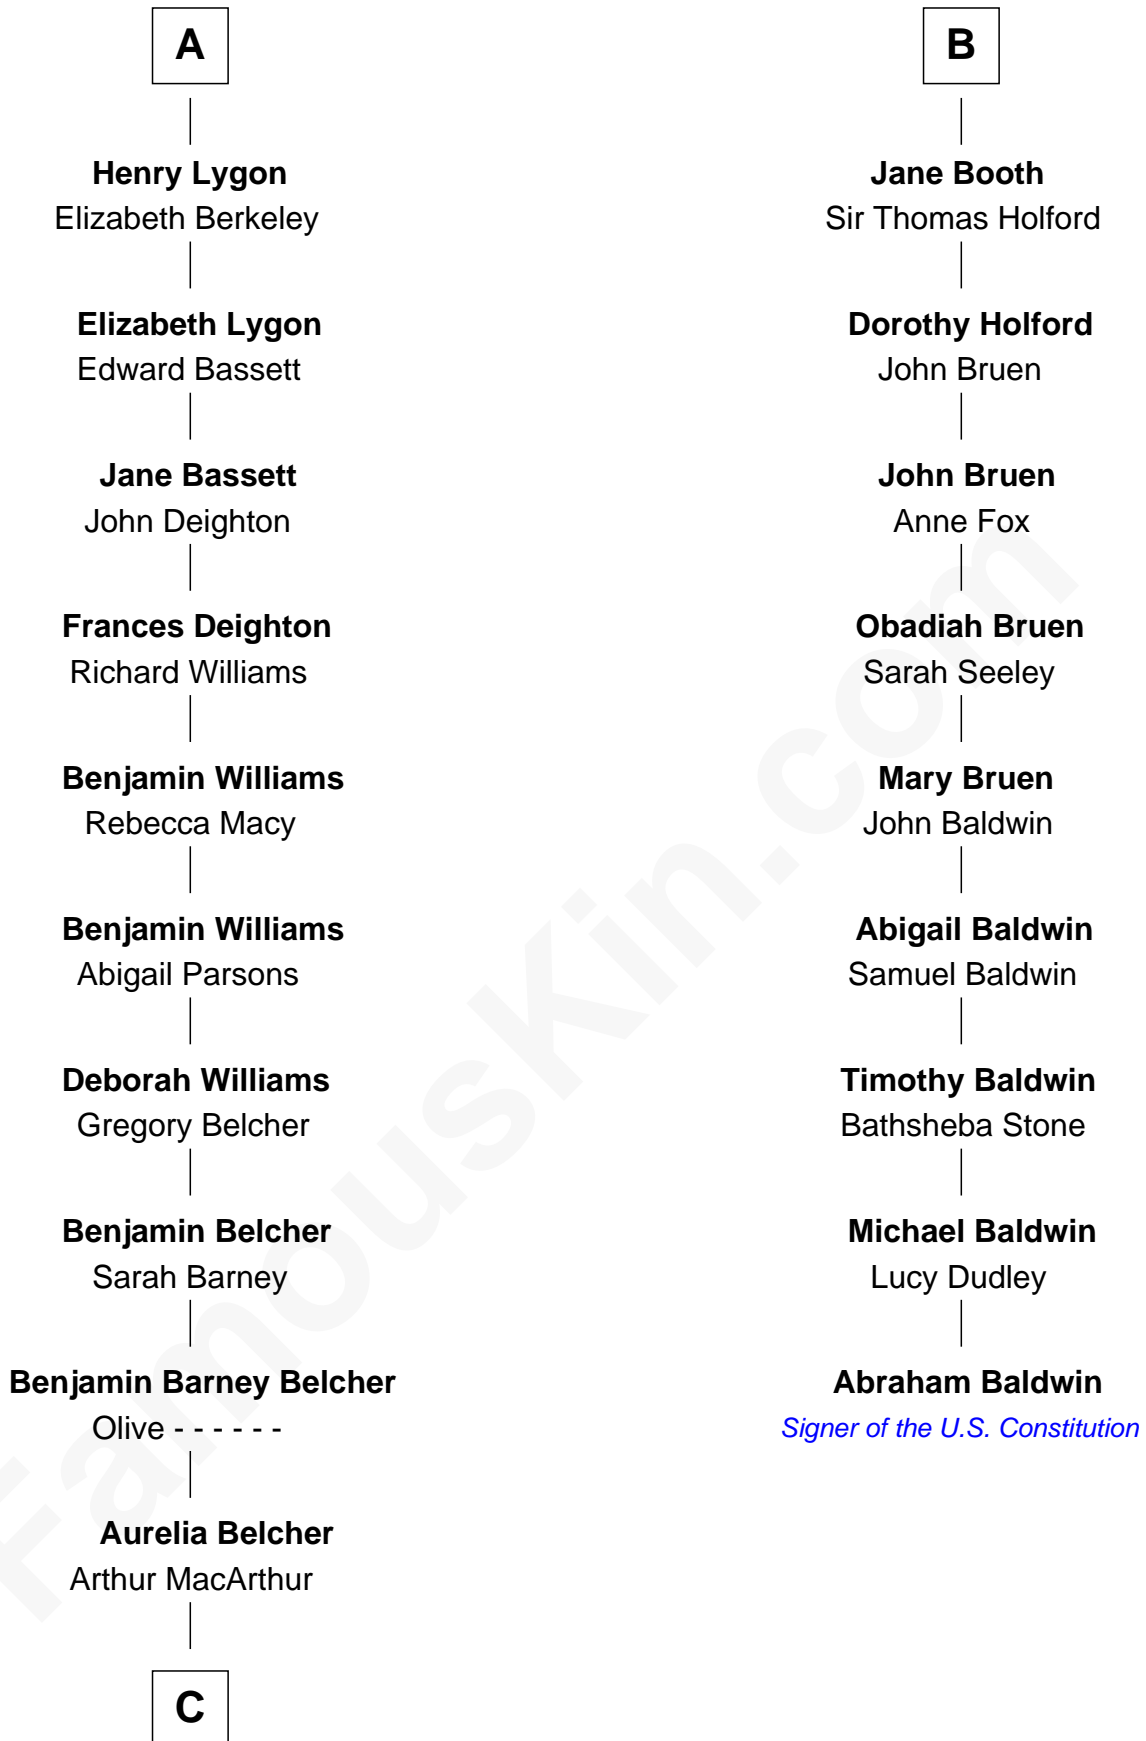

FamousKin.com
Relationship Chart of
General Douglas MacArthur
U.S. Army - World War II

15th cousin 3 times removed of

Abraham Baldwin
Signer of the U.S. Constitution

C

Gen. Arthur MacArthur

Mary Pinckney Hardy

General Douglas MacArthur

U.S. Army - World War II

FamousKin.com