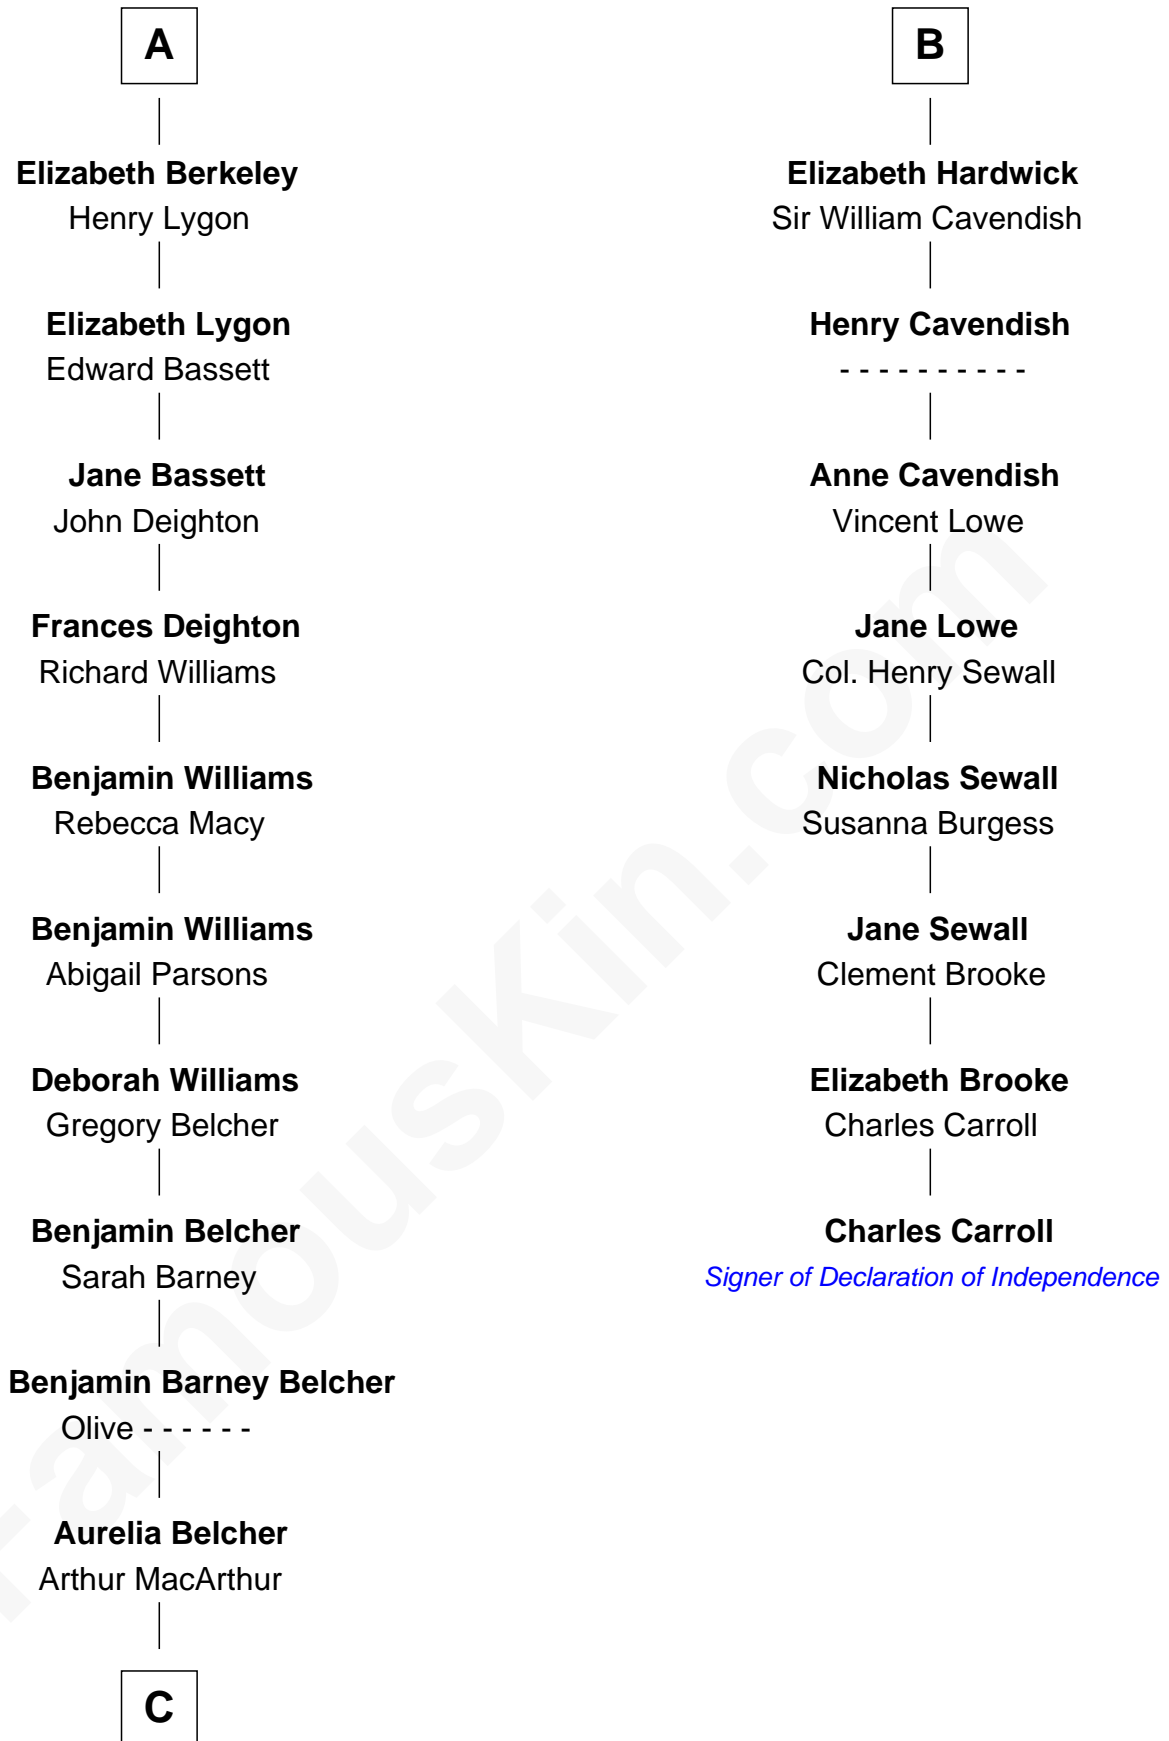

FamousKin.com
Relationship Chart of
General Douglas MacArthur
U.S. Army - World War II

14th cousin 4 times removed of

Charles Carroll

Signer of the Declaration of Independence

C

—
Gen. Arthur MacArthur

Mary Pinckney Hardy

—
General Douglas MacArthur

U.S. Army - World War II

FamousKin.com