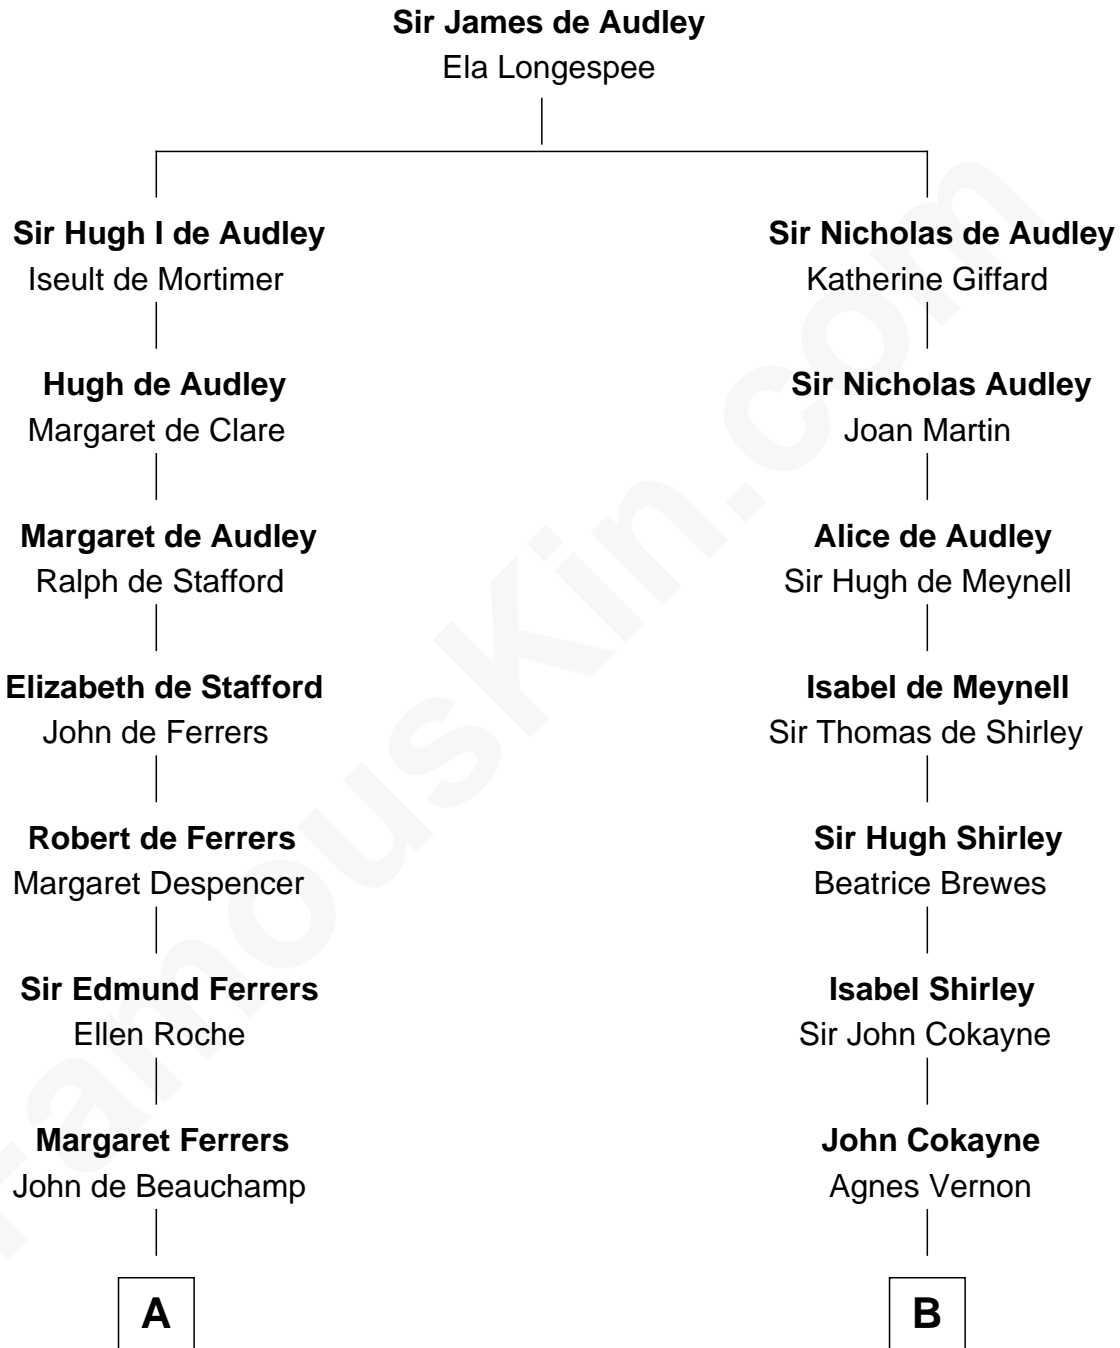

FamousKin.com
Relationship Chart of
General Douglas MacArthur
U.S. Army - World War II

17th cousin 4 times removed of

Charles Carroll

Signer of the Declaration of Independence

FamousKin.com