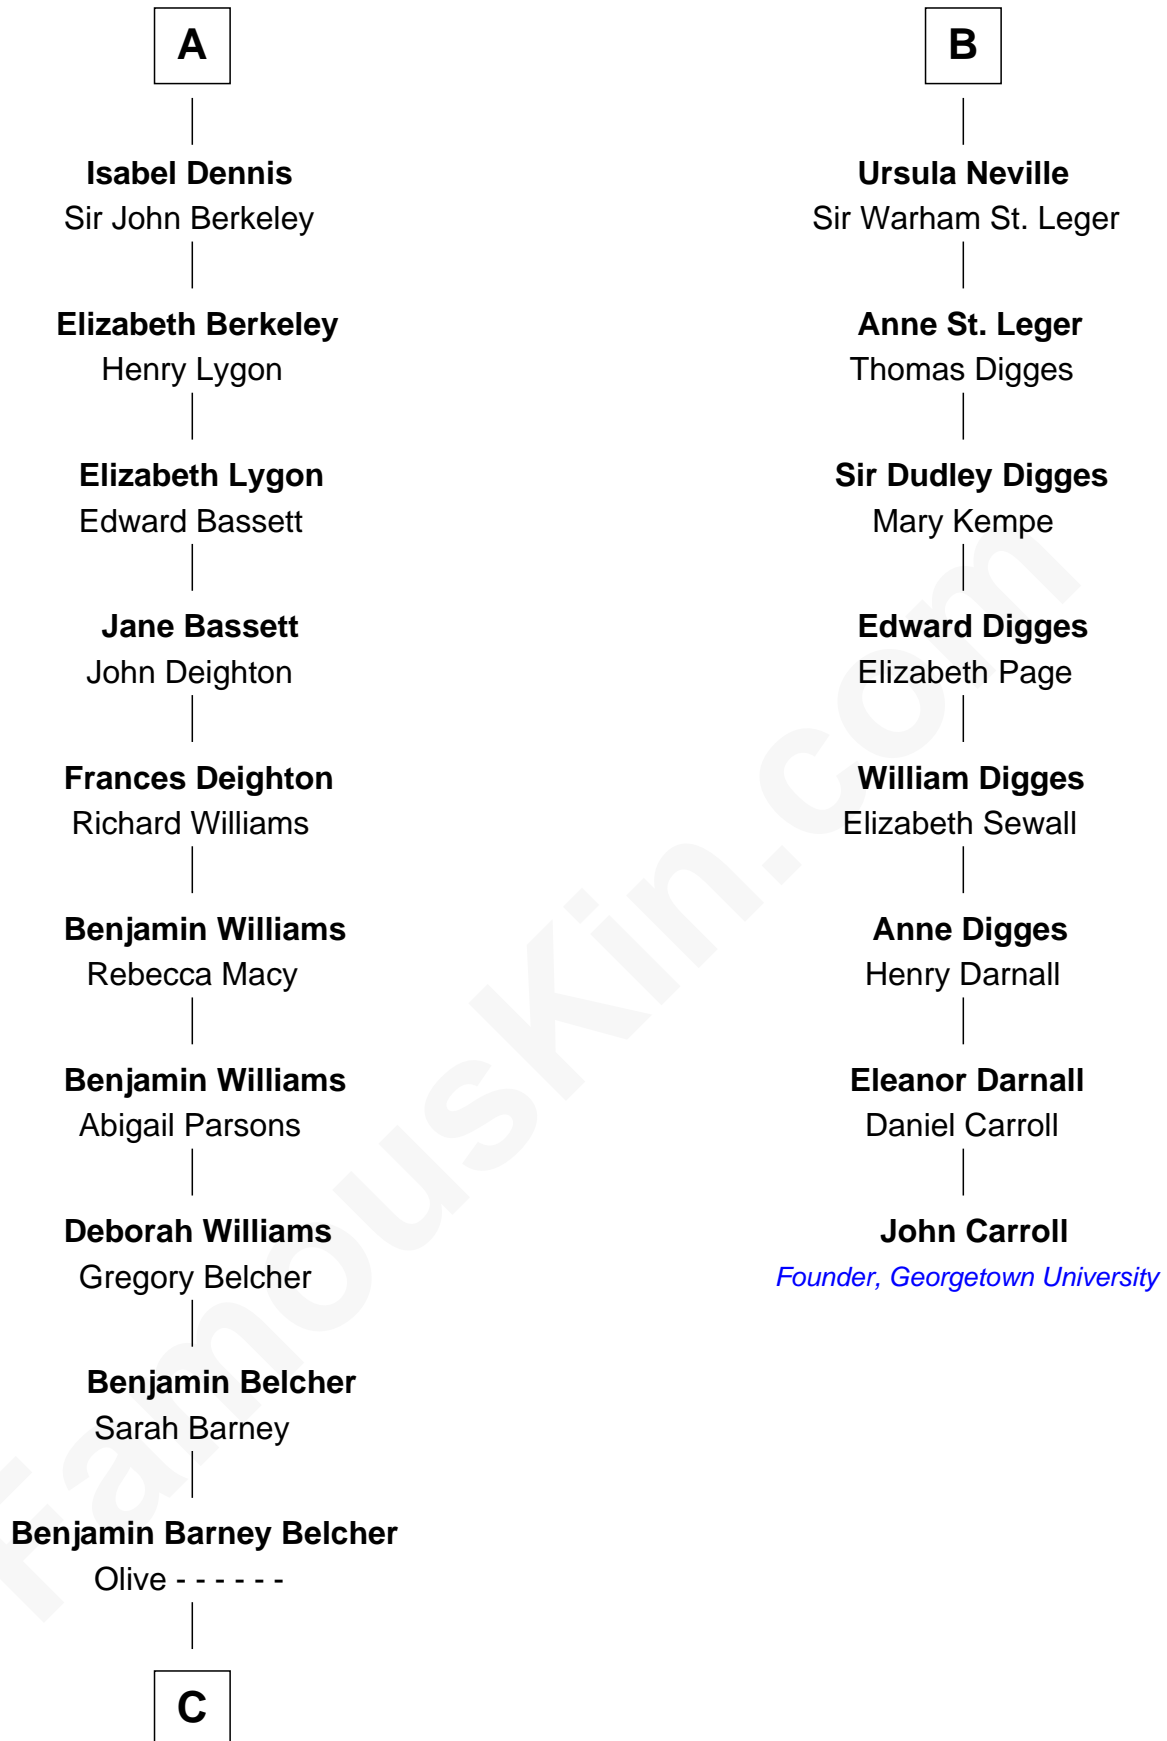

FamousKin.com

Relationship Chart of General Douglas MacArthur

U.S. Army - World War II

14th cousin 5 times removed of

John Carroll

Founder of Georgetown University

C

—
Aurelia Belcher
Arthur MacArthur

—
Gen. Arthur MacArthur
Mary Pinckney Hardy

—
General Douglas MacArthur
U.S. Army - World War II

FamousKin.com