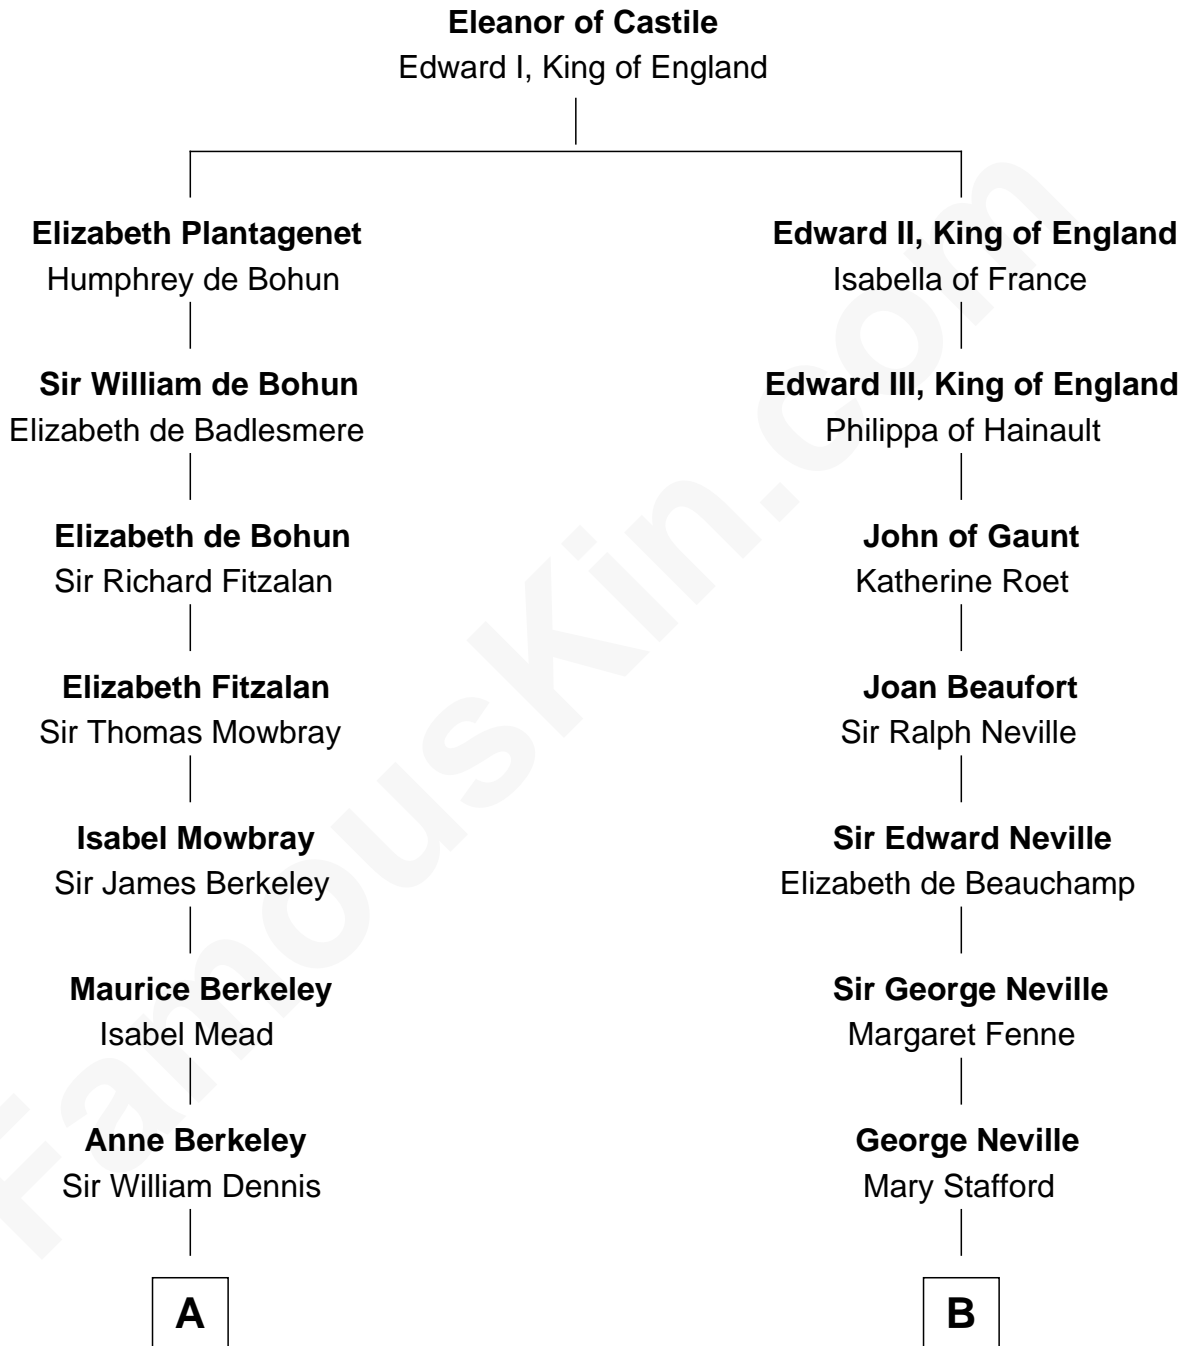

FamousKin.com

Relationship Chart of General Douglas MacArthur

U.S. Army - World War II

14th cousin 5 times removed of

John Carroll

Founder of Georgetown University

C

—
Aurelia Belcher
Arthur MacArthur

—
Gen. Arthur MacArthur
Mary Pinckney Hardy

—
General Douglas MacArthur
U.S. Army - World War II

FamousKin.com