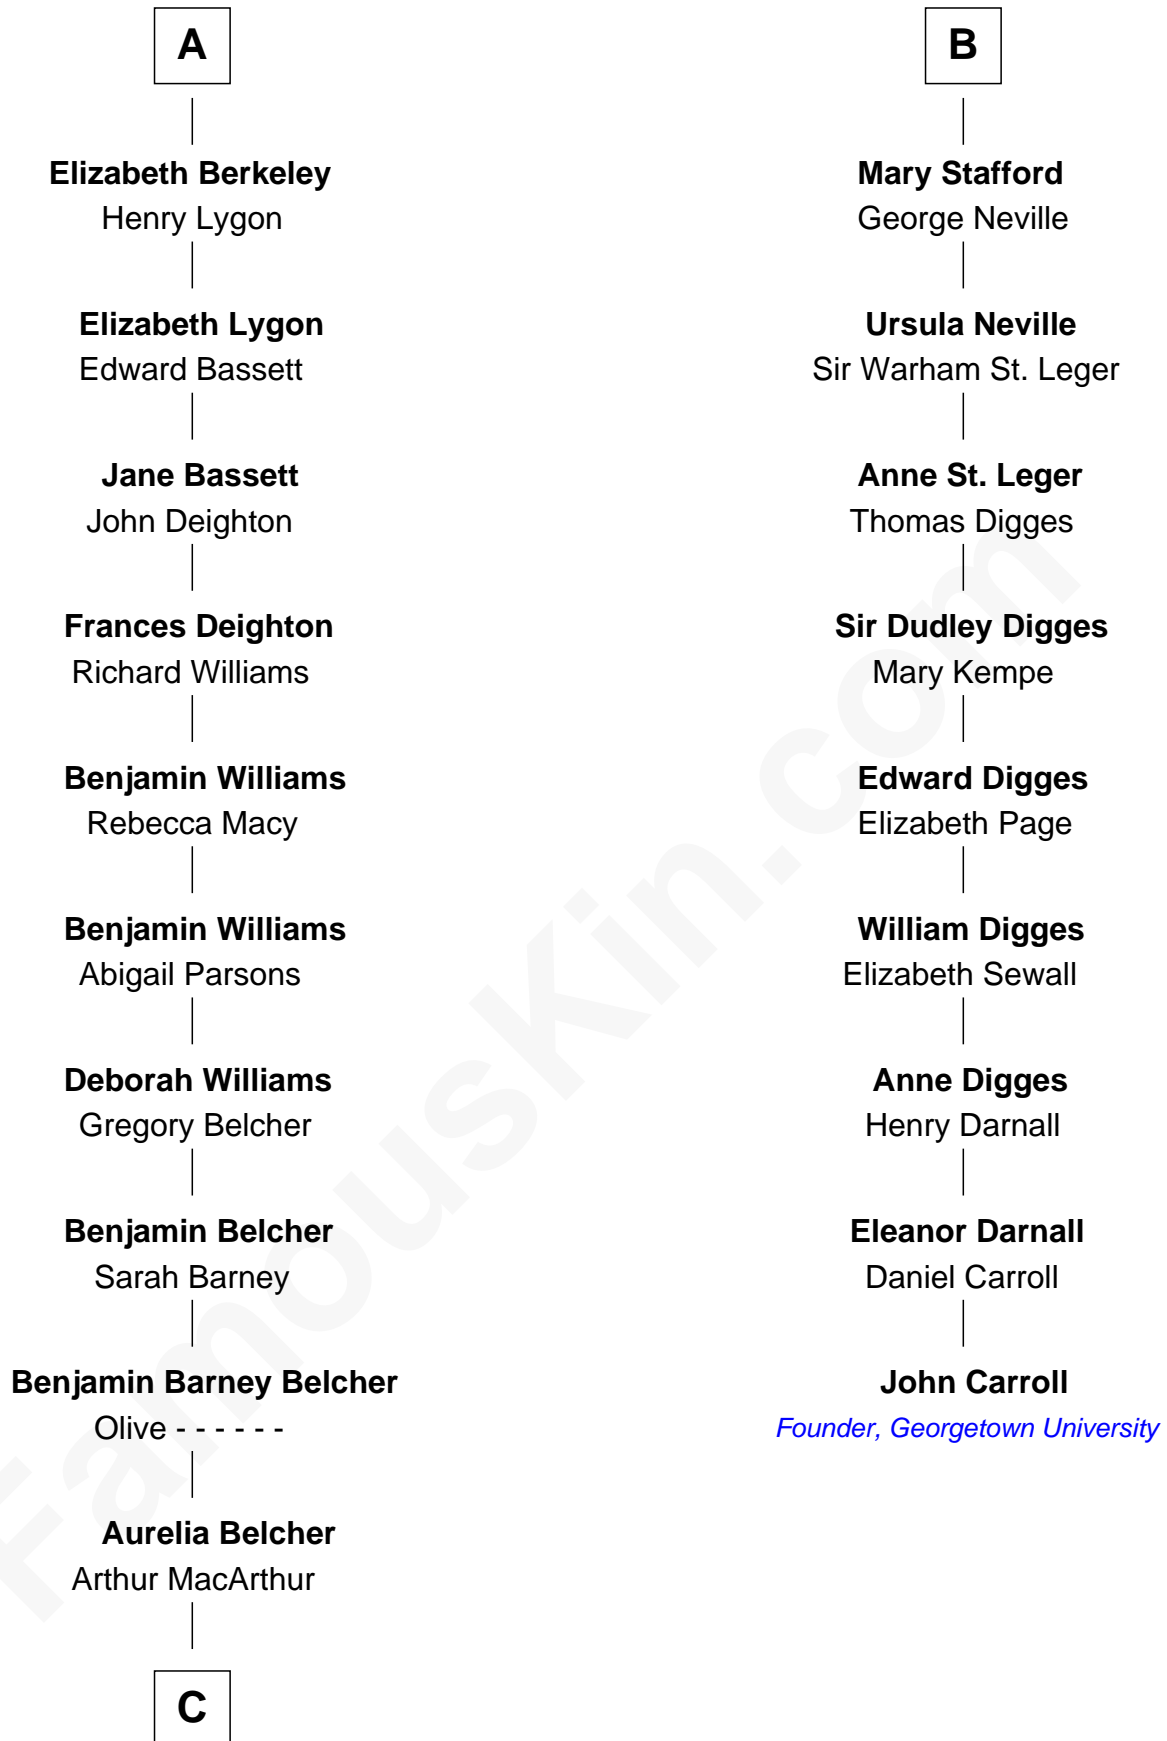

FamousKin.com
Relationship Chart of
General Douglas MacArthur
U.S. Army - World War II

15th cousin 3 times removed of

John Carroll

Founder of Georgetown University

Henry Plantagenet
 Maud de Chaworth

C

—
Gen. Arthur MacArthur
Mary Pinckney Hardy

—
General Douglas MacArthur
U.S. Army - World War II

FamousKin.com