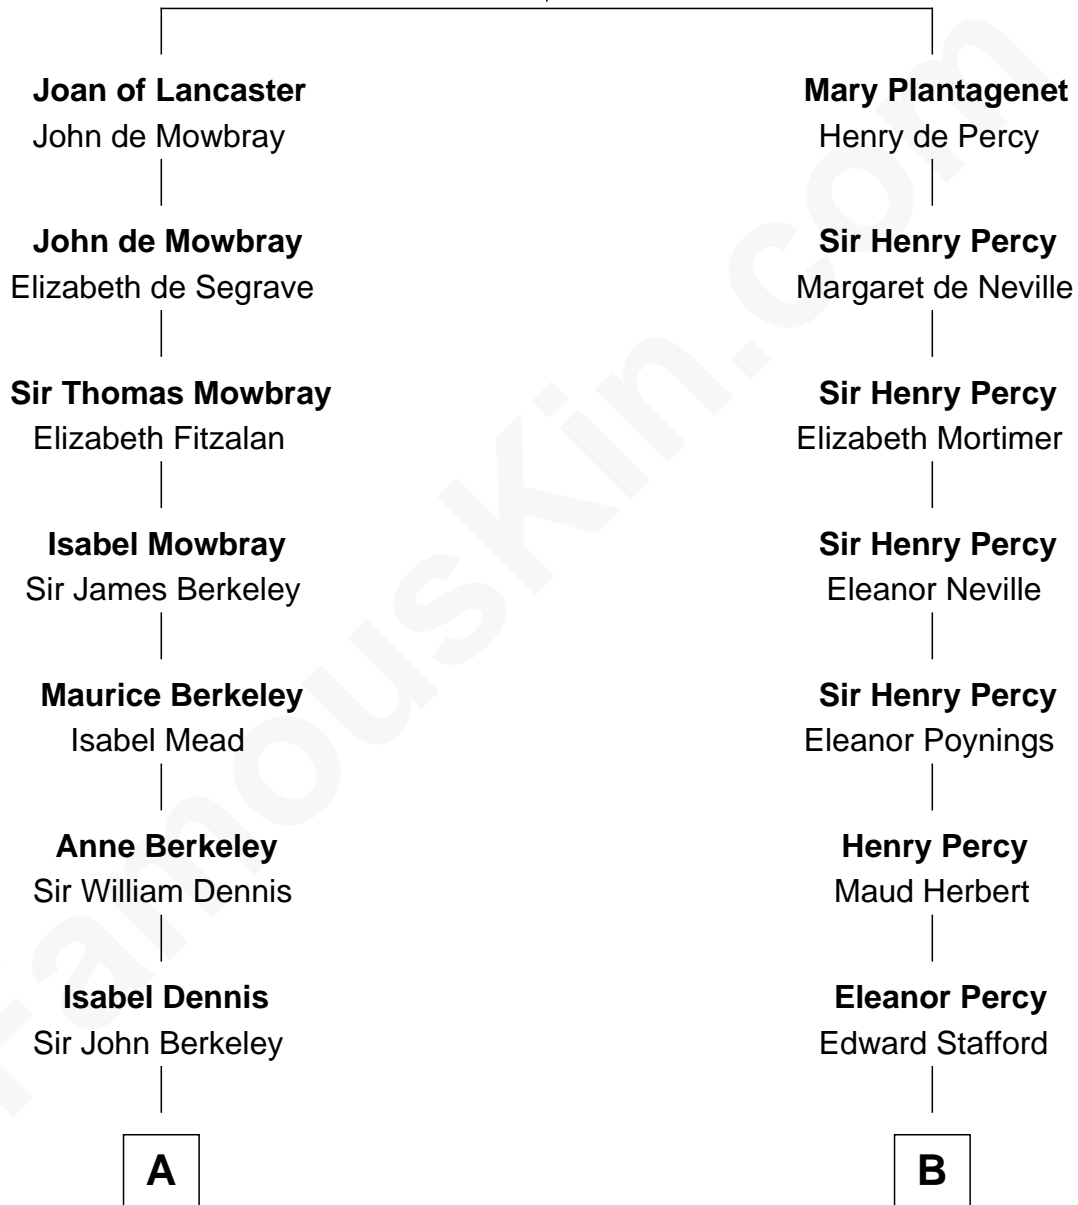

FamousKin.com
Relationship Chart of
General Douglas MacArthur
U.S. Army - World War II

15th cousin 3 times removed of

John Carroll

Founder of Georgetown University

Henry Plantagenet
 Maud de Chaworth

C

—
Gen. Arthur MacArthur
Mary Pinckney Hardy

—
General Douglas MacArthur
U.S. Army - World War II

FamousKin.com