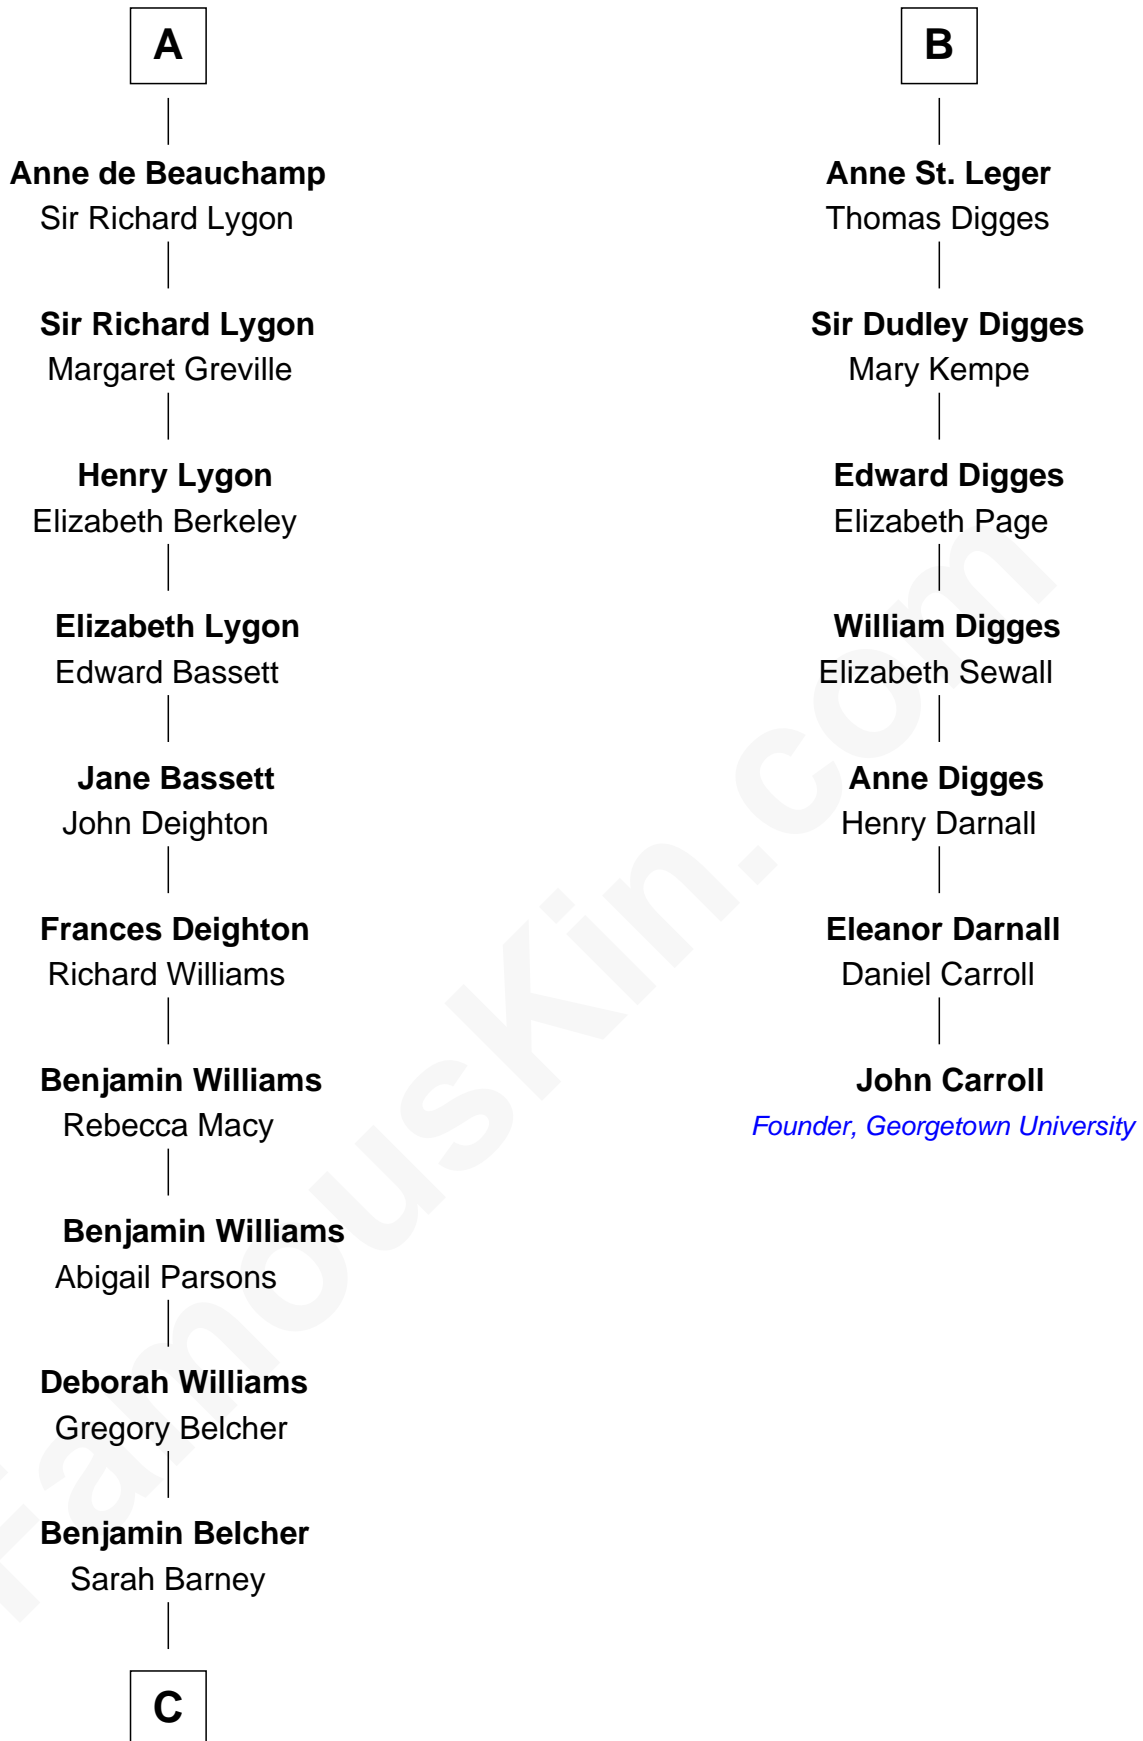

FamousKin.com
Relationship Chart of
General Douglas MacArthur

U.S. Army - World War II

13th cousin 7 times removed of

John Carroll

Founder of Georgetown University

Sir Hugh I de Audley

Iseult de Mortimer

FamousKin.com