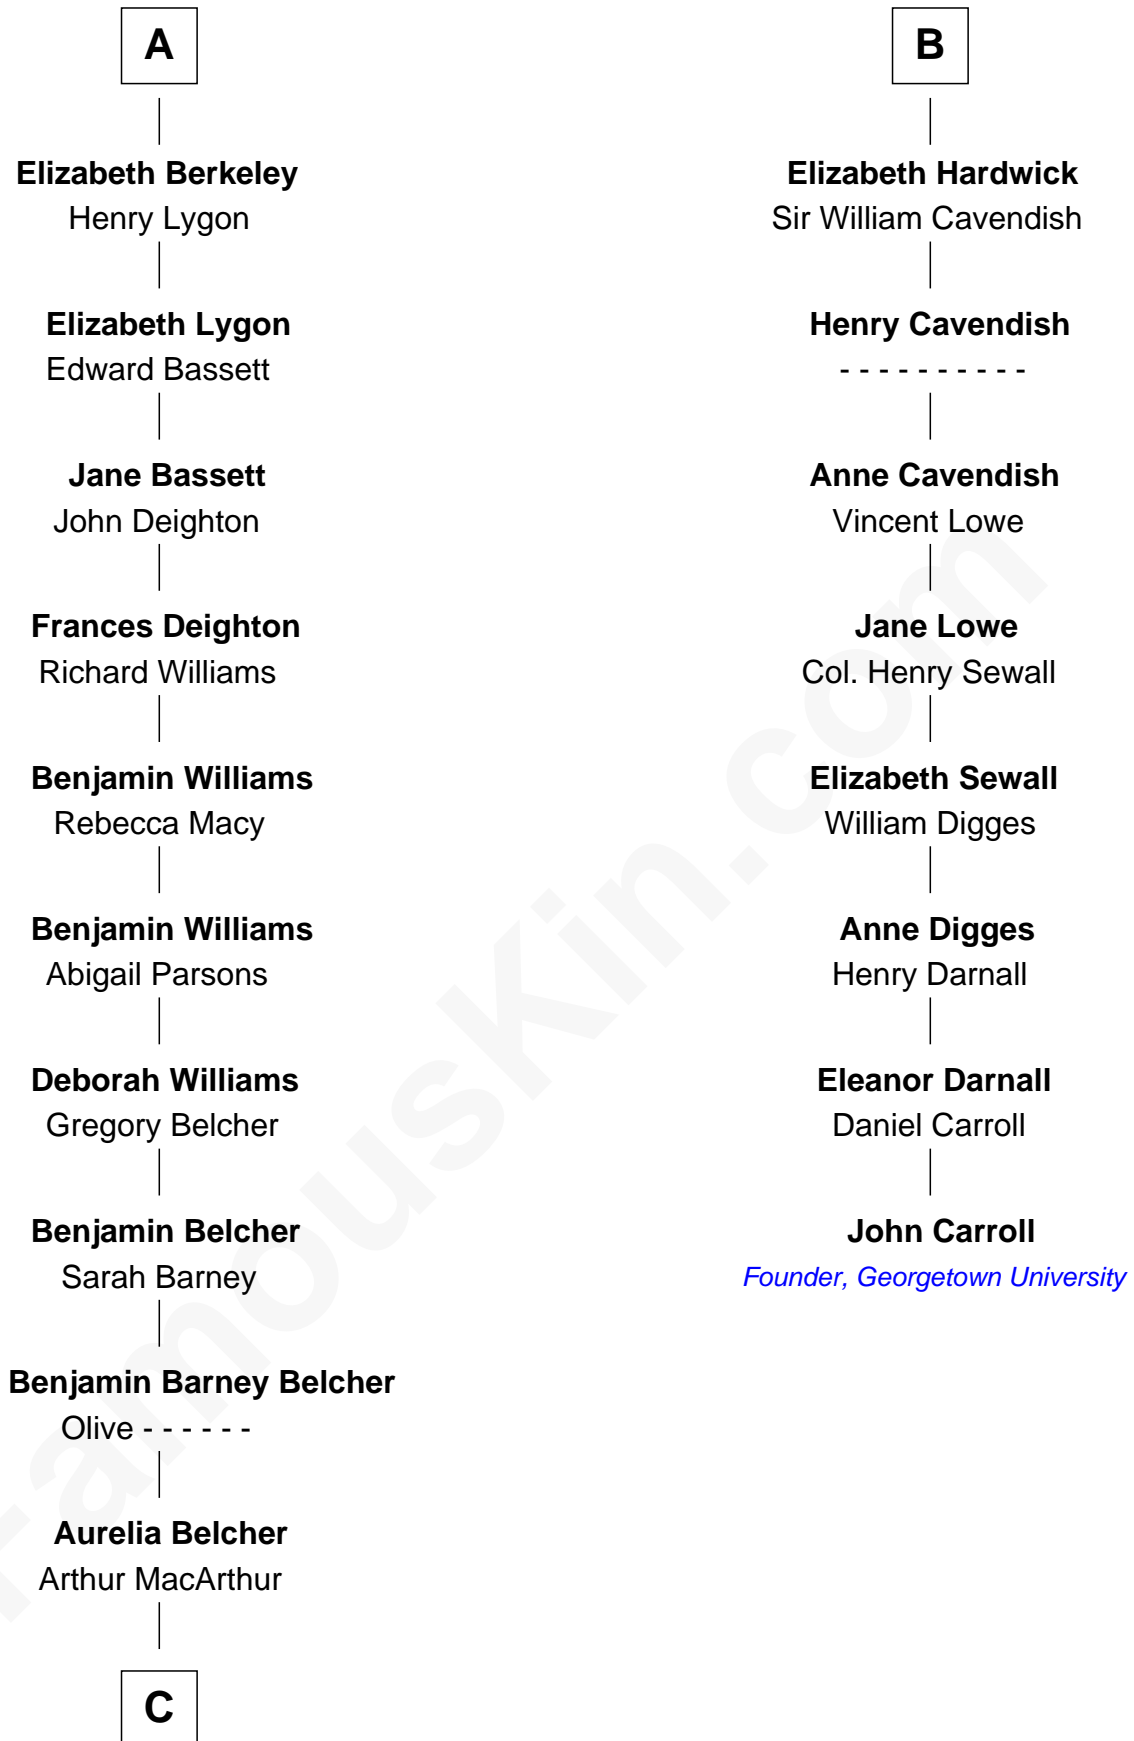

FamousKin.com
Relationship Chart of
General Douglas MacArthur
U.S. Army - World War II

14th cousin 4 times removed of

John Carroll
Founder of Georgetown University

C

Gen. Arthur MacArthur

Mary Pinckney Hardy

General Douglas MacArthur

U.S. Army - World War II

FamousKin.com