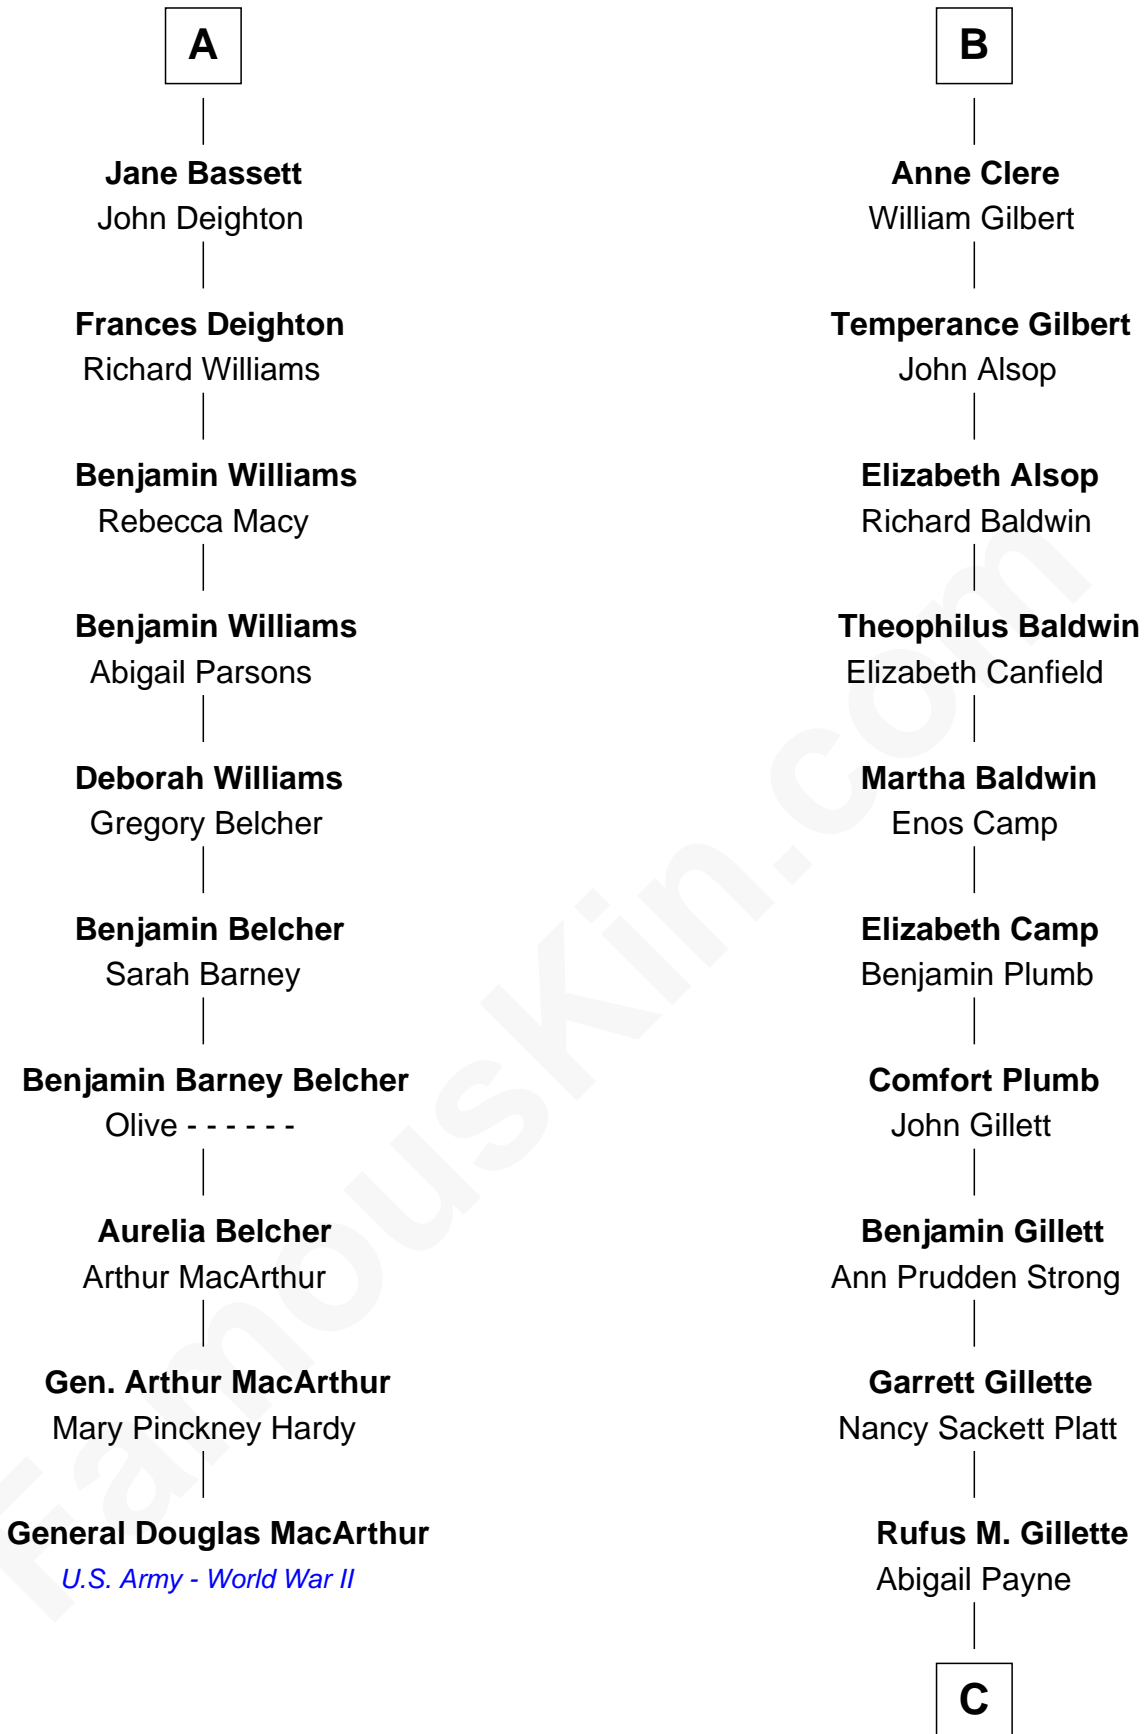

**FamousKin.com**  
**Relationship Chart of**  
**General Douglas MacArthur**  
*U.S. Army - World War II*

16th cousin 4 times removed of

**Treat Williams**  
*TV & Movie Actor*

**Sir Richard Fitzalan**  
 Elizabeth de Bohun

C

**Mary Abigail Gillette**

George Willey Andrew

**Treat Payne Andrew**

Eleanor Barnum

**Marian Andrew**

Richard Norman Williams

**Treat Williams**