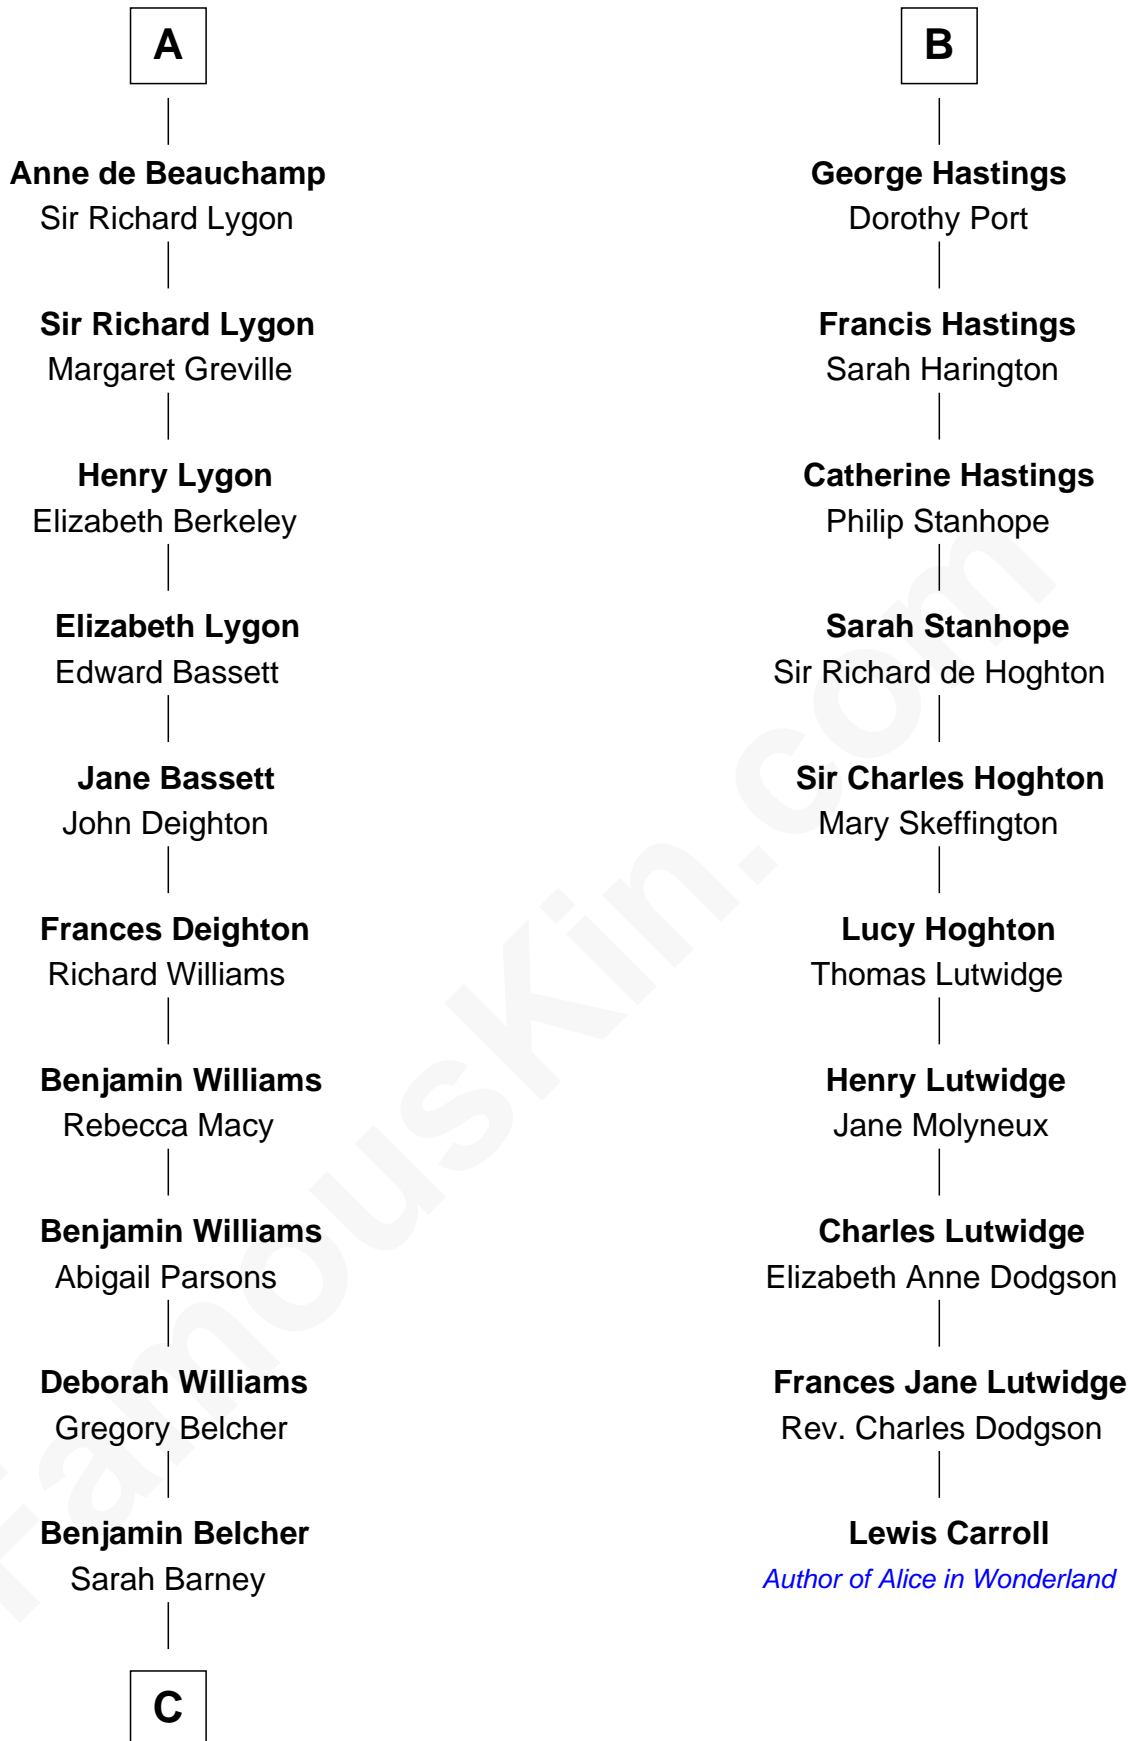

FamousKin.com
Relationship Chart of
General Douglas MacArthur
U.S. Army - World War II

16th cousin 4 times removed of
Lewis Carroll
Author of Alice in Wonderland

FamousKin.com