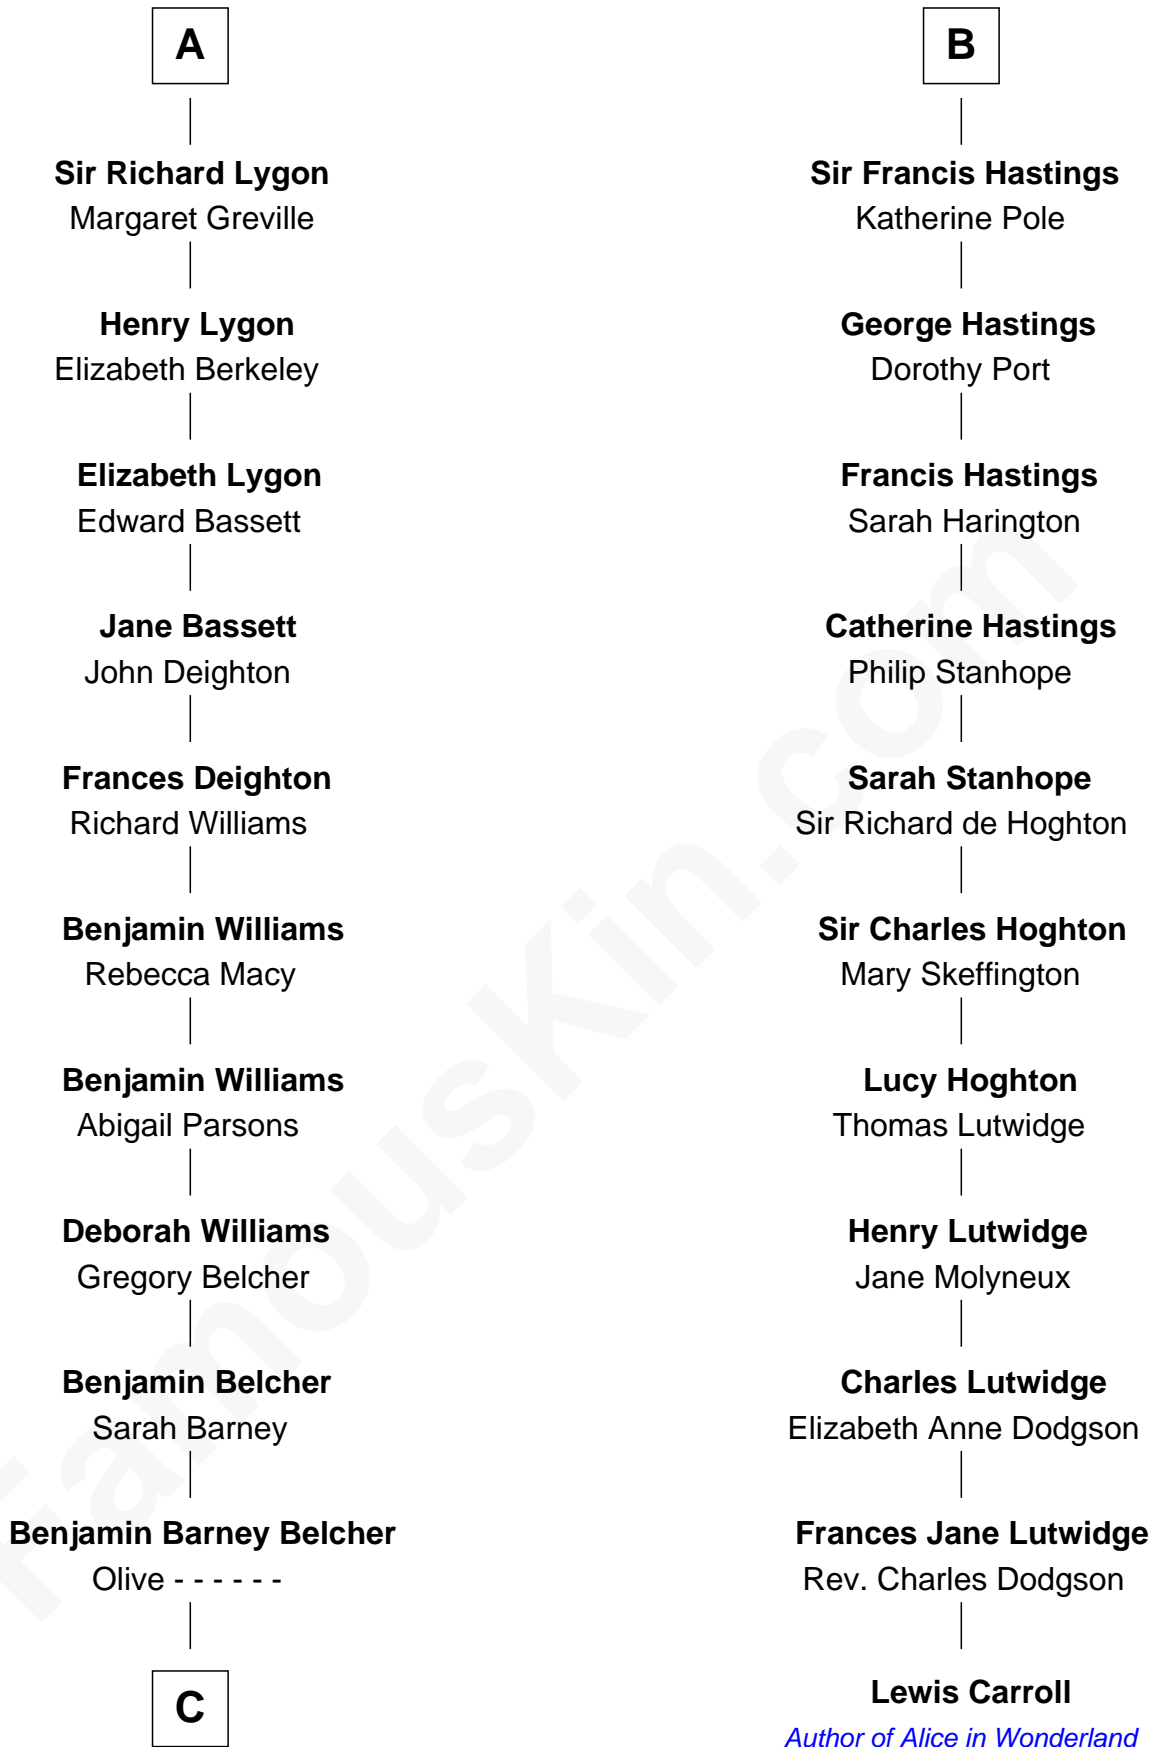

FamousKin.com

Relationship Chart of General Douglas MacArthur

U.S. Army - World War II

17th cousin 2 times removed of

Lewis Carroll

Author of Alice in Wonderland

C

—
Aurelia Belcher
Arthur MacArthur

—
Gen. Arthur MacArthur
Mary Pinckney Hardy

—
General Douglas MacArthur
U.S. Army - World War II

FamousKin.com