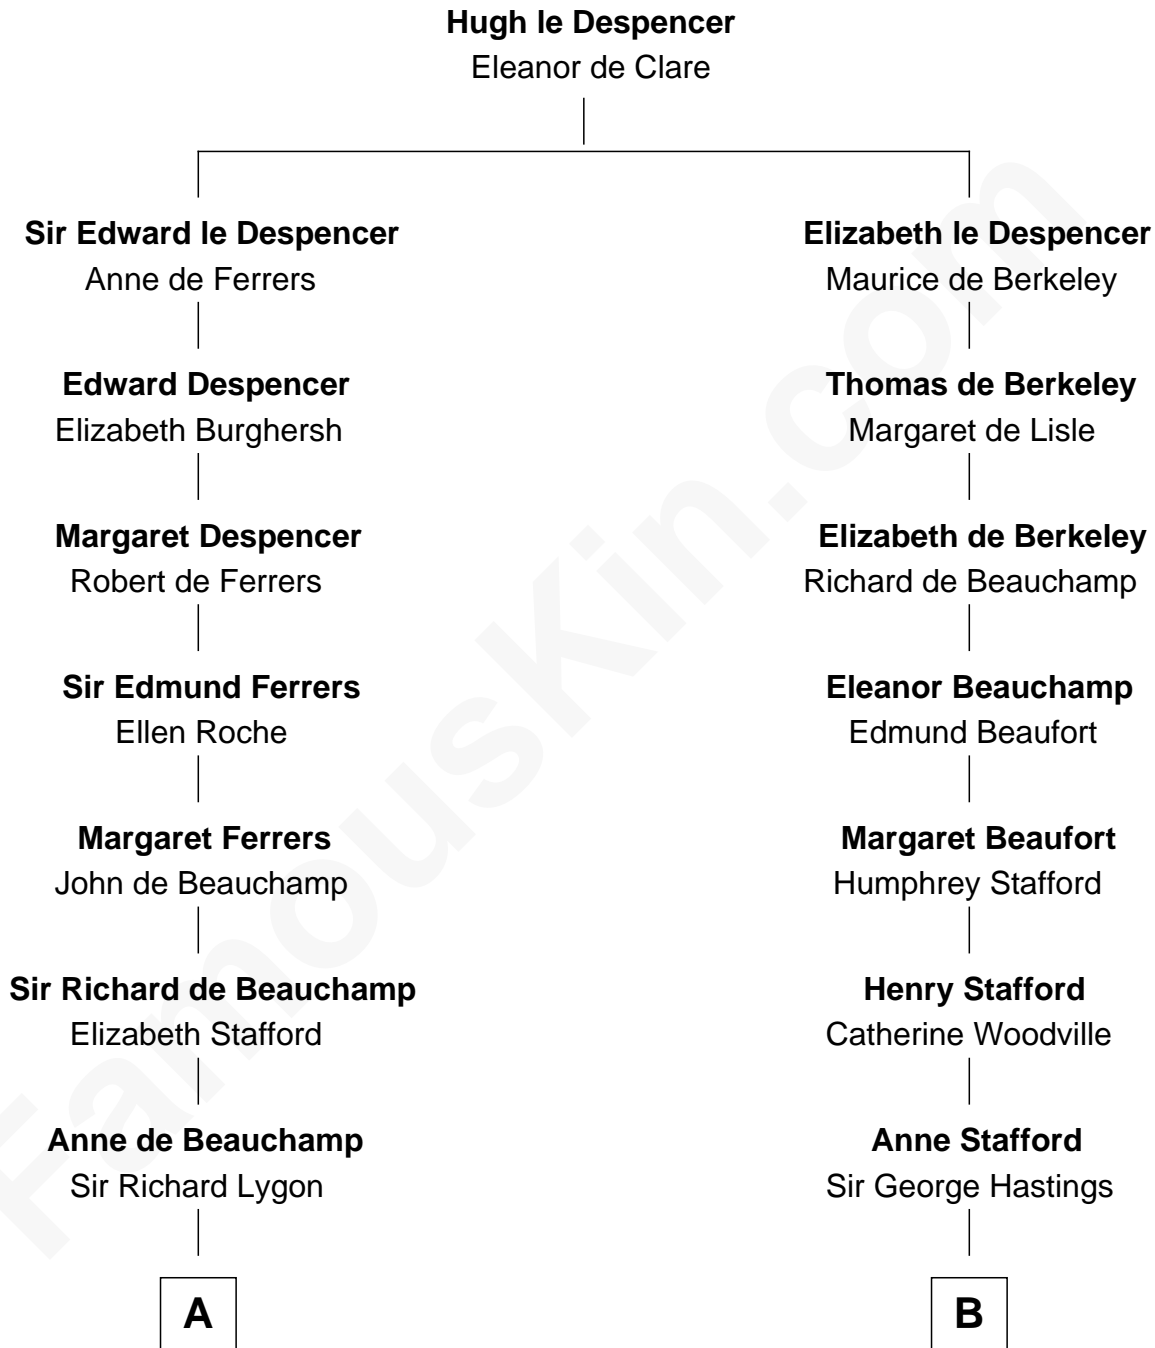

FamousKin.com

Relationship Chart of General Douglas MacArthur

U.S. Army - World War II

17th cousin 2 times removed of

Lewis Carroll

Author of Alice in Wonderland

C

—
Aurelia Belcher
Arthur MacArthur

—
Gen. Arthur MacArthur
Mary Pinckney Hardy

—
General Douglas MacArthur
U.S. Army - World War II

FamousKin.com