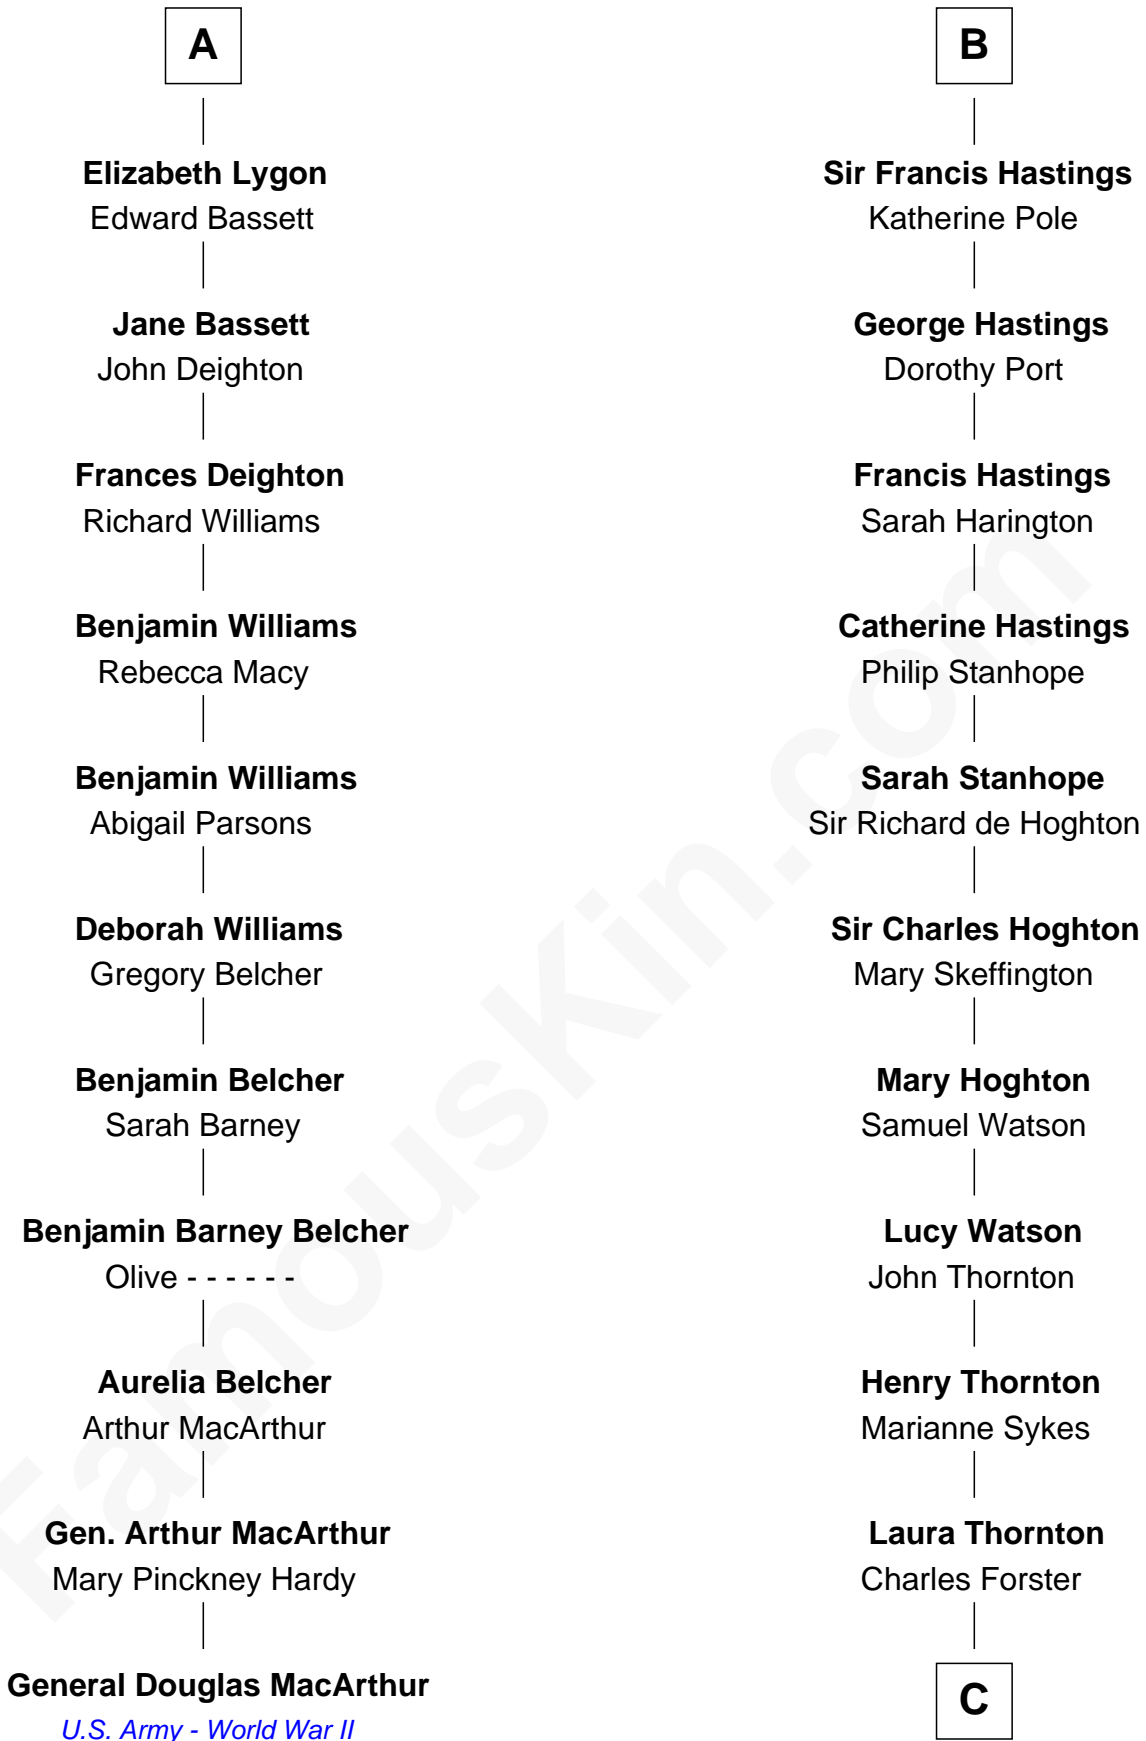

# FamousKin.com

## Relationship Chart of General Douglas MacArthur

*U.S. Army - World War II*

17th cousin 1 time removed of

**E. M. Forster**  
*English Novelist*

**C**

**Edward Morgan Llewellyn Forster**

Alice Clara Whichelo

**E. M. Forster**

*English Novelist*

FamousKin.com