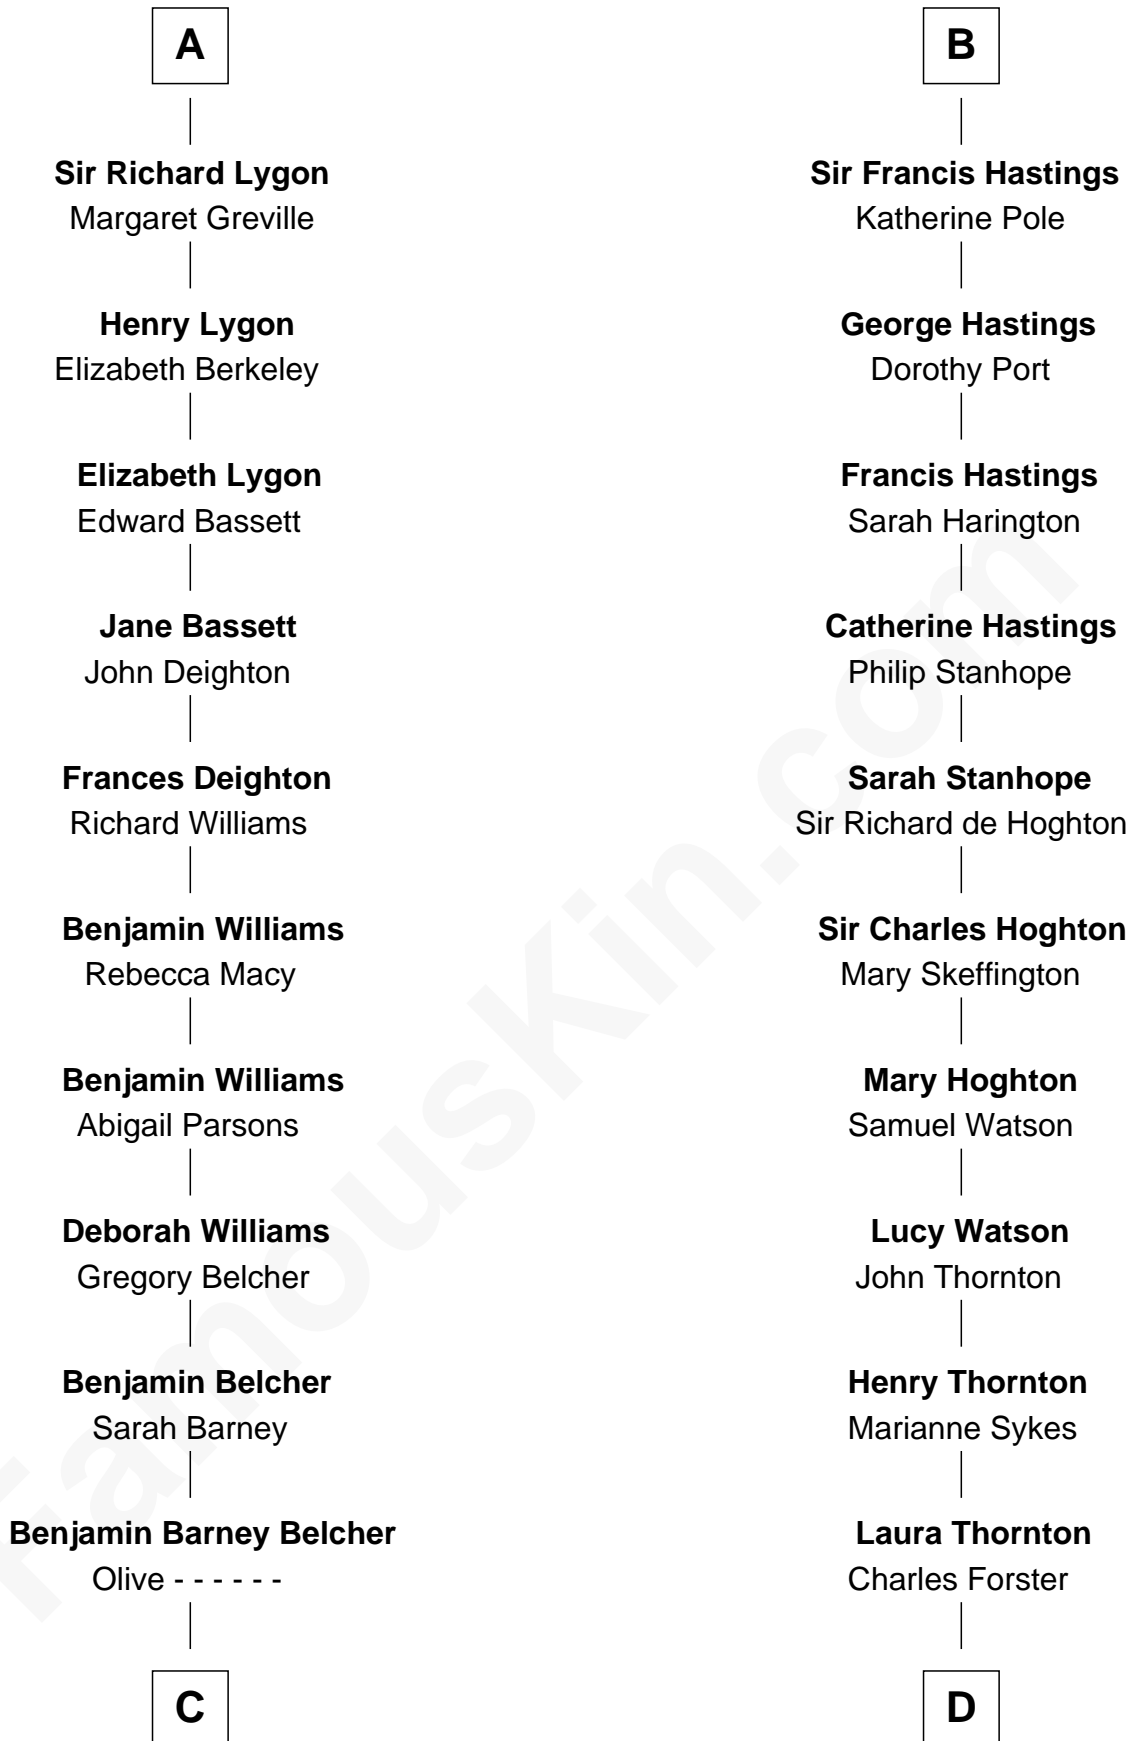

FamousKin.com
Relationship Chart of
General Douglas MacArthur

U.S. Army - World War II

18th cousin 1 time removed of

E. M. Forster
English Novelist

Hugh le Despencer
 Eleanor de Clare

Sir Edward le Despencer
 Anne de Ferrers

Edward Despencer
 Elizabeth Burghersh

Margaret Despencer
 Robert de Ferrers

Sir Edmund Ferrers
 Ellen Roche

Margaret Ferrers
 John de Beauchamp

Sir Richard de Beauchamp
 Elizabeth Stafford

Anne de Beauchamp
 Sir Richard Lygon

A

Elizabeth le Despencer
 Maurice de Berkeley

Thomas de Berkeley
 Margaret de Lisle

Elizabeth de Berkeley
 Richard de Beauchamp

Eleanor Beauchamp
 Edmund Beaufort

Margaret Beaufort
 Humphrey Stafford

Henry Stafford
 Catherine Woodville

Anne Stafford
 Sir George Hastings

B

C

Aurelia Belcher
Arthur MacArthur

Gen. Arthur MacArthur
Mary Pinckney Hardy

General Douglas MacArthur
U.S. Army - World War II

D

Edward Morgan Llewellyn Forster
Alice Clara Whichelo