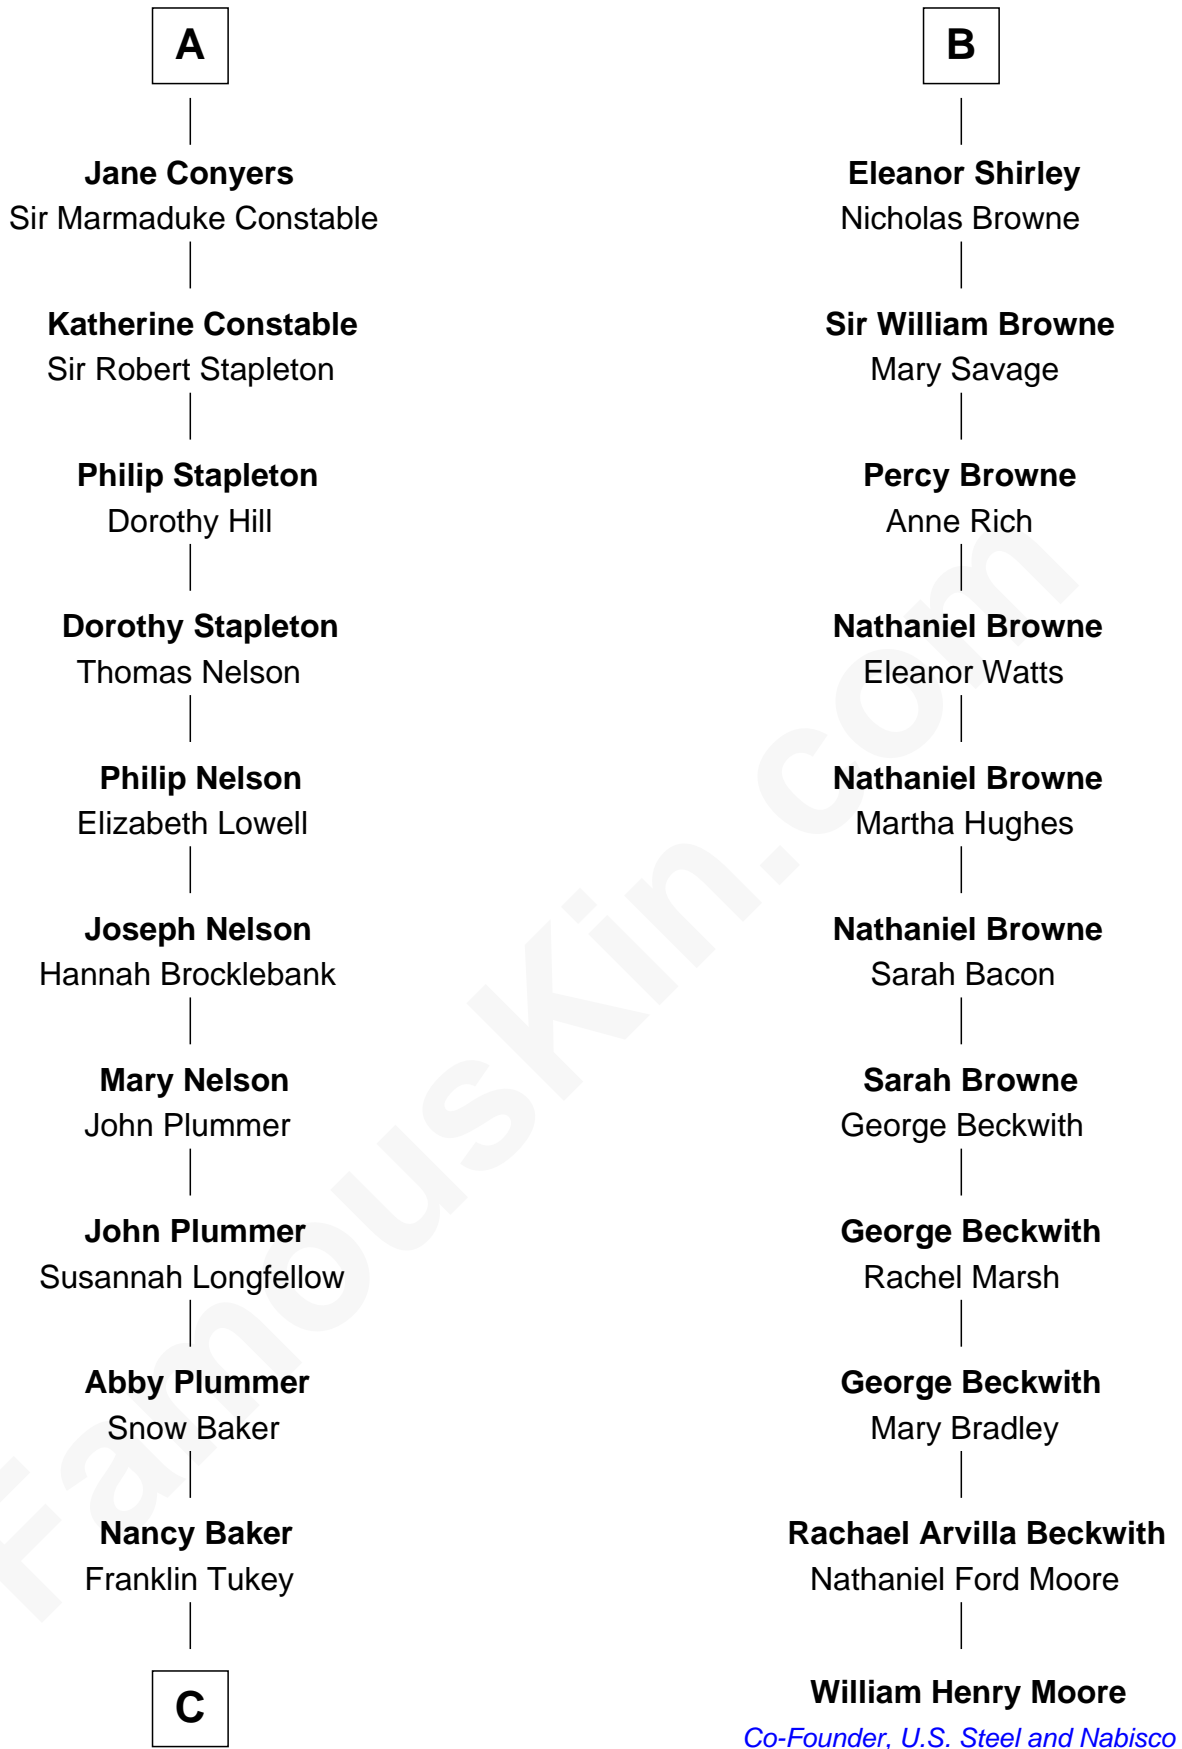

FamousKin.com Relationship Chart of

Anne Heche

TV and Movie Actress

17th cousin 4 times removed of

William Henry Moore

Co-Founder, U.S. Steel and Nabisco

C

George A. Tukey

Belle Cubberley

Walter Bradlee Tukey

Marietta Swayzee Coffin

Marietta Susan Tukey

Richard Carleton Prickett

Nancy Abigail Prickett

Donald Joe Heche

Anne Heche