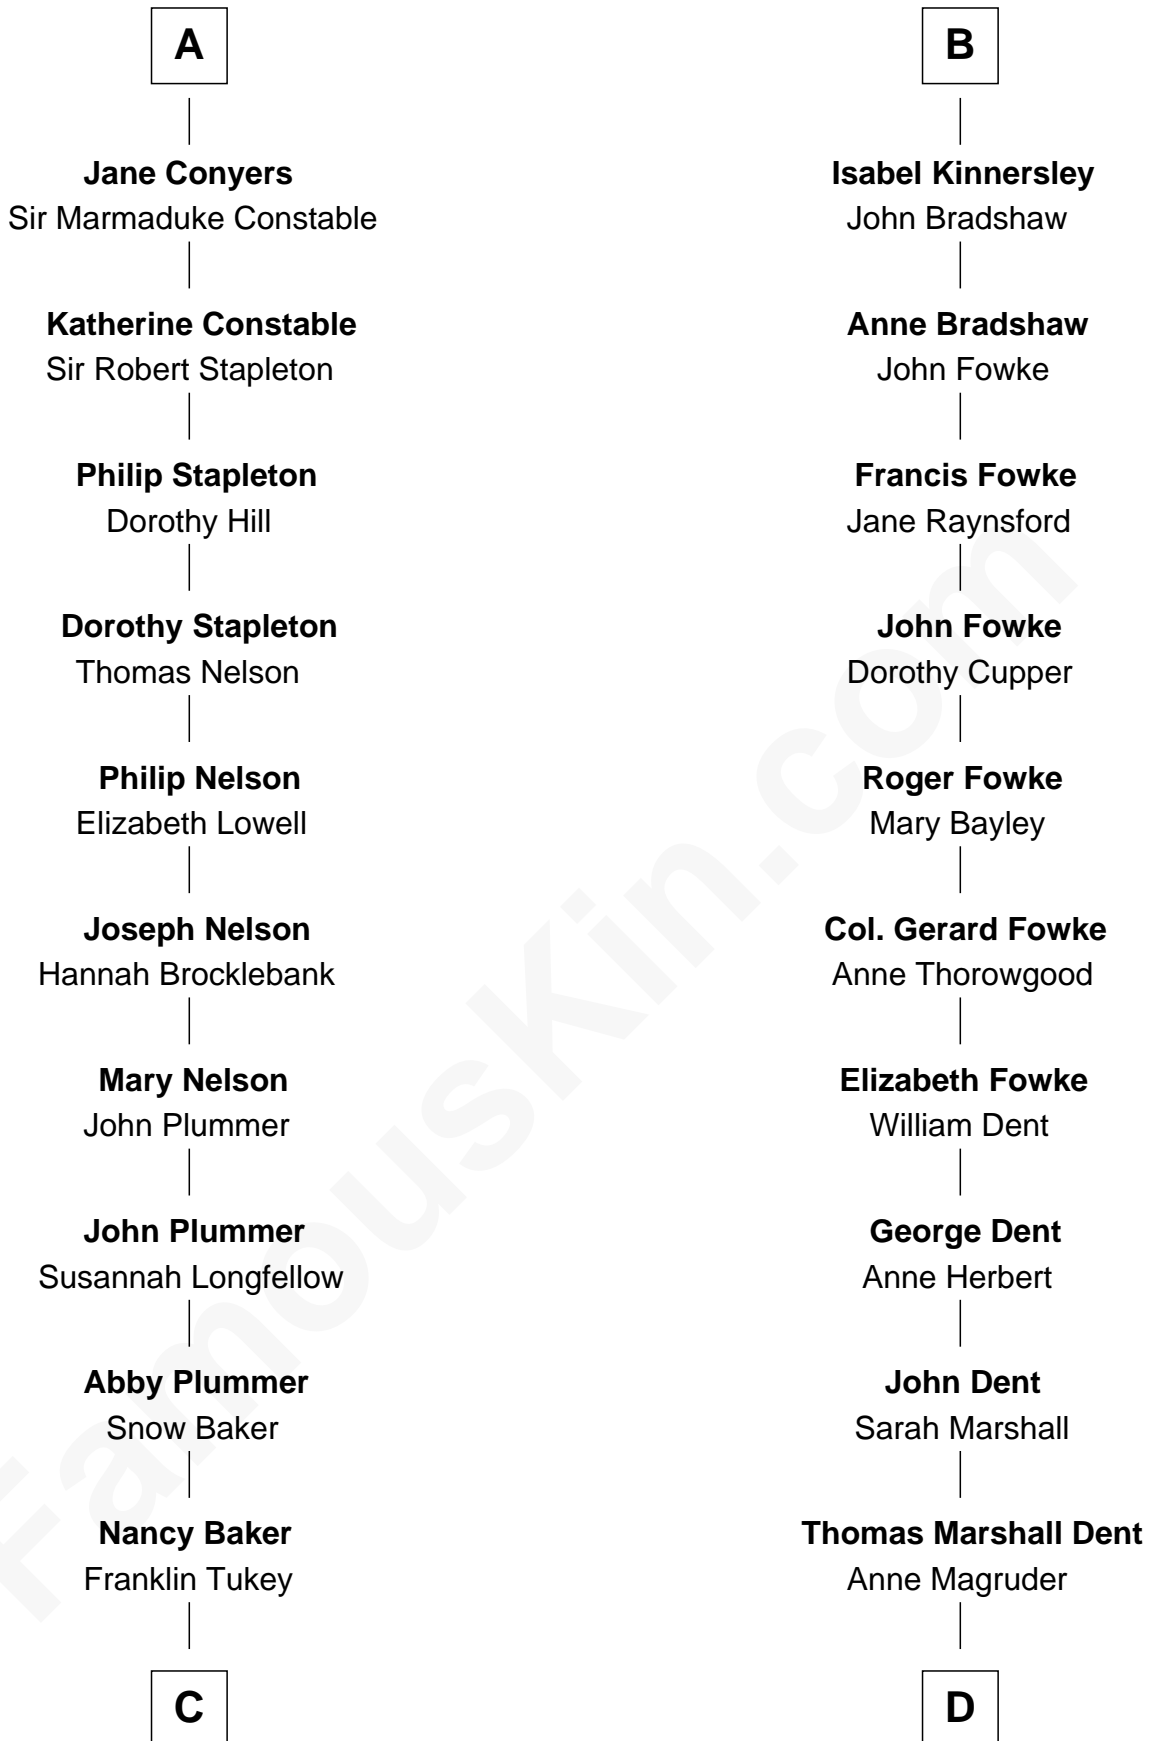

FamousKin.com Relationship Chart of

Anne Heche

TV and Movie Actress

20th cousin 1 time removed of

Ben Ames Williams

Novelist and Short Story Author

Sir William de Ros
Margery de Badlesmere

Thomas de Ros
Beatrice de Stafford

A

Maud de Roos
John de Welles

Margery de Welles
Stephen le Scrope

Maude le Scrope
Sir Baldwin Freville

Joyce Freville
Sir Roger Aston

Sir Robert Aston
Isabel Brereton

John Aston
Elizabeth Delves

Margaret Aston
John Kinnersley

B

C

George A. Tukey

Belle Cubberley

Walter Bradlee Tukey

Marietta Swayzee Coffin

Marietta Susan Tukey

Richard Carleton Prickett