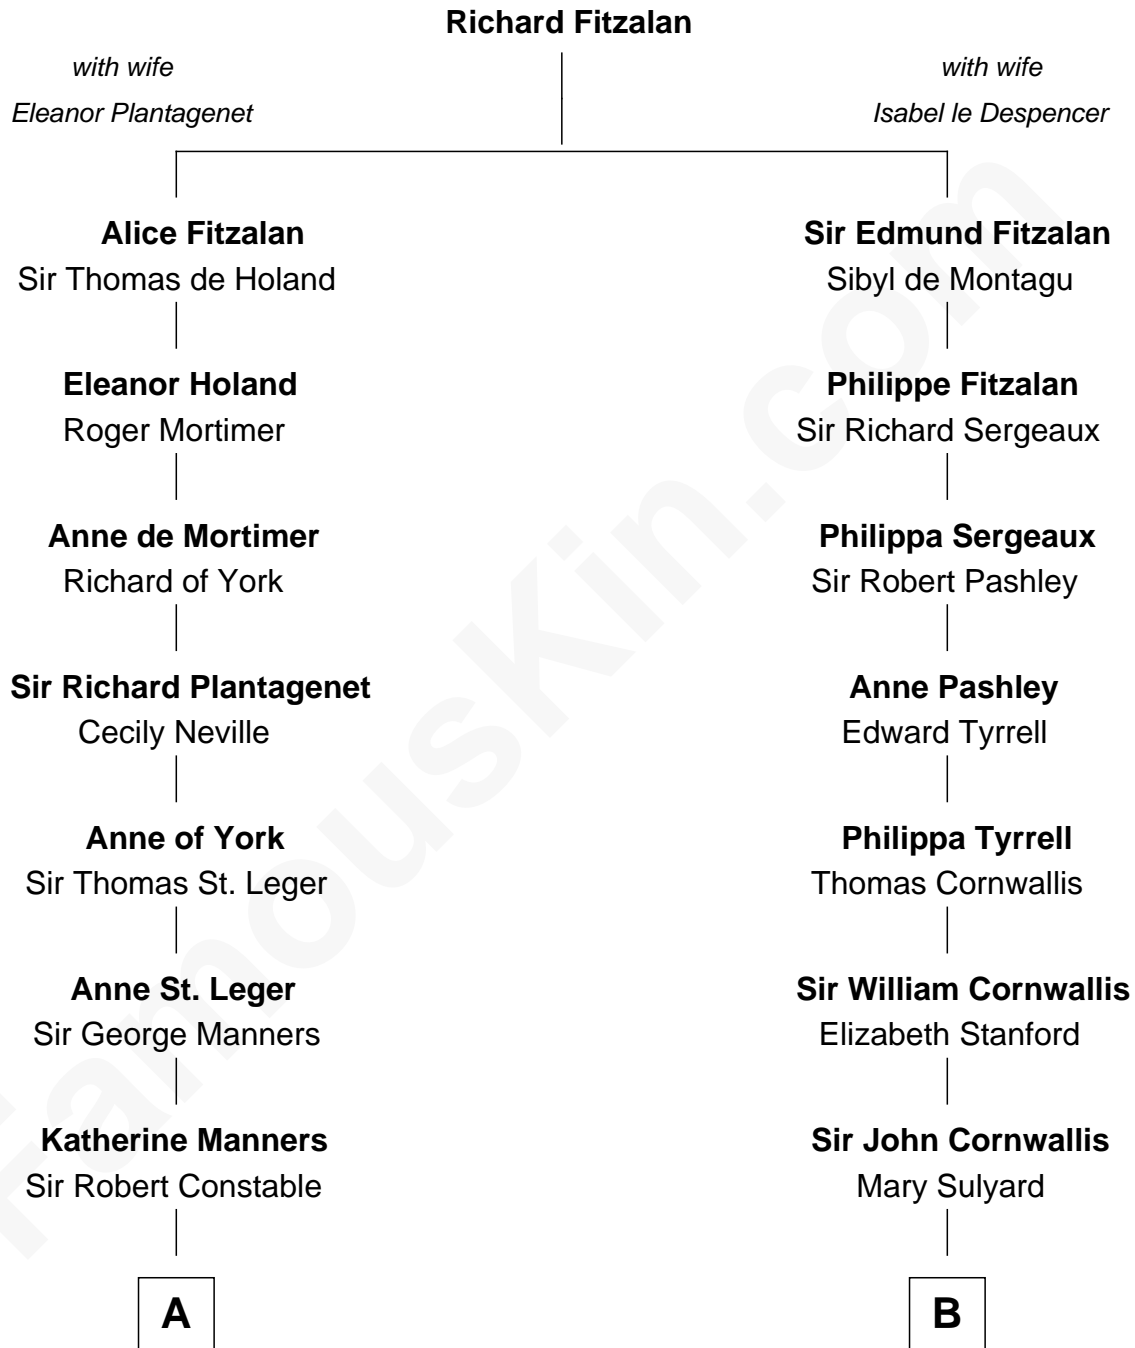

# FamousKin.com Relationship Chart of

**Anne Heche**

*TV and Movie Actress*

19th cousin 2 times removed of

**Ben Ames Williams**

*Novelist and Short Story Author*

**C**

**George A. Tukey**

Belle Cubberley

**Walter Bradlee Tukey**

Marietta Swayzee Coffin

**Marietta Susan Tukey**

Richard Carleton Prickett

**Nancy Abigail Prickett**

Donald Joe Heche

**Anne Heche**