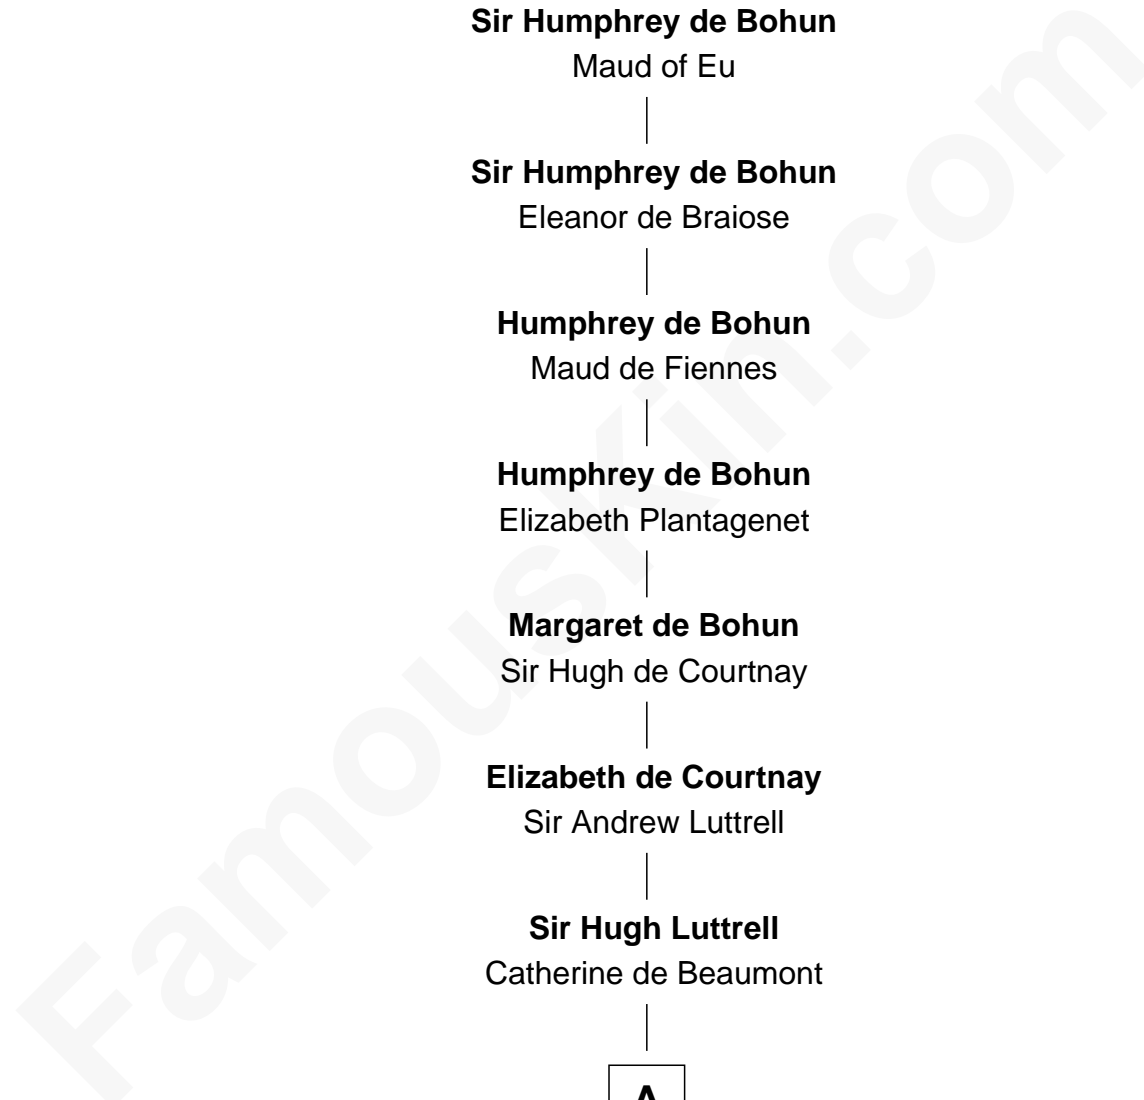

FamousKin.com Relationship Chart of

Anne Heche

TV and Movie Actress

24th Great-granddaughter of

Henry de Bohun

Magna Carta Surety

Henry de Bohun

Maud de Mandeville

Margaret de Bohun

Sir Hugh de Courtnay

Elizabeth de Courtnay

Sir Andrew Luttrell

Sir Hugh Luttrell

Catherine de Beaumont

A

A

Susannah Longfellow

—
Abby Plummer

Snow Baker

—
Nancy Baker

Franklin Tukey

—
George A. Tukey

Belle Cubberley

—
Walter Bradlee Tukey