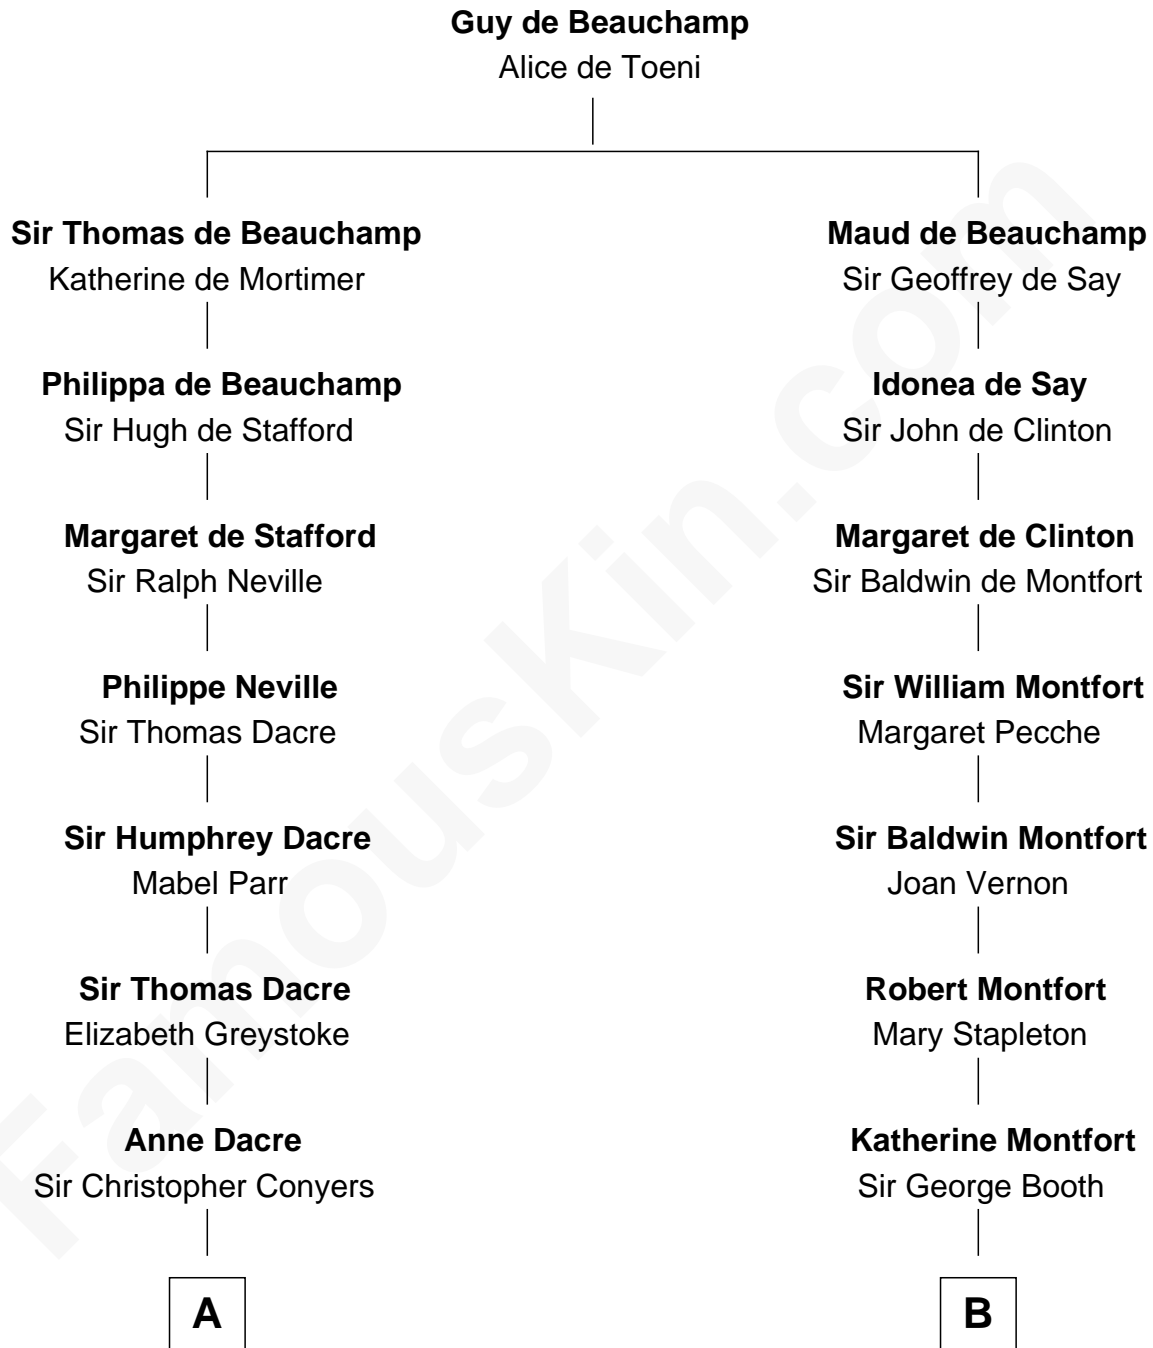

# FamousKin.com Relationship Chart of

**Anne Heche**

*TV and Movie Actress*

15th cousin 6 times removed of

**Isaac Tichenor**

*3rd and 5th Governor of Vermont*

**C**

George A. Tukey

Belle Cubberley

Walter Bradlee Tukey

Marietta Swayzee Coffin

Marietta Susan Tukey

Richard Carleton Prickett

Nancy Abigail Prickett

Donald Joe Heche

**Anne Heche**