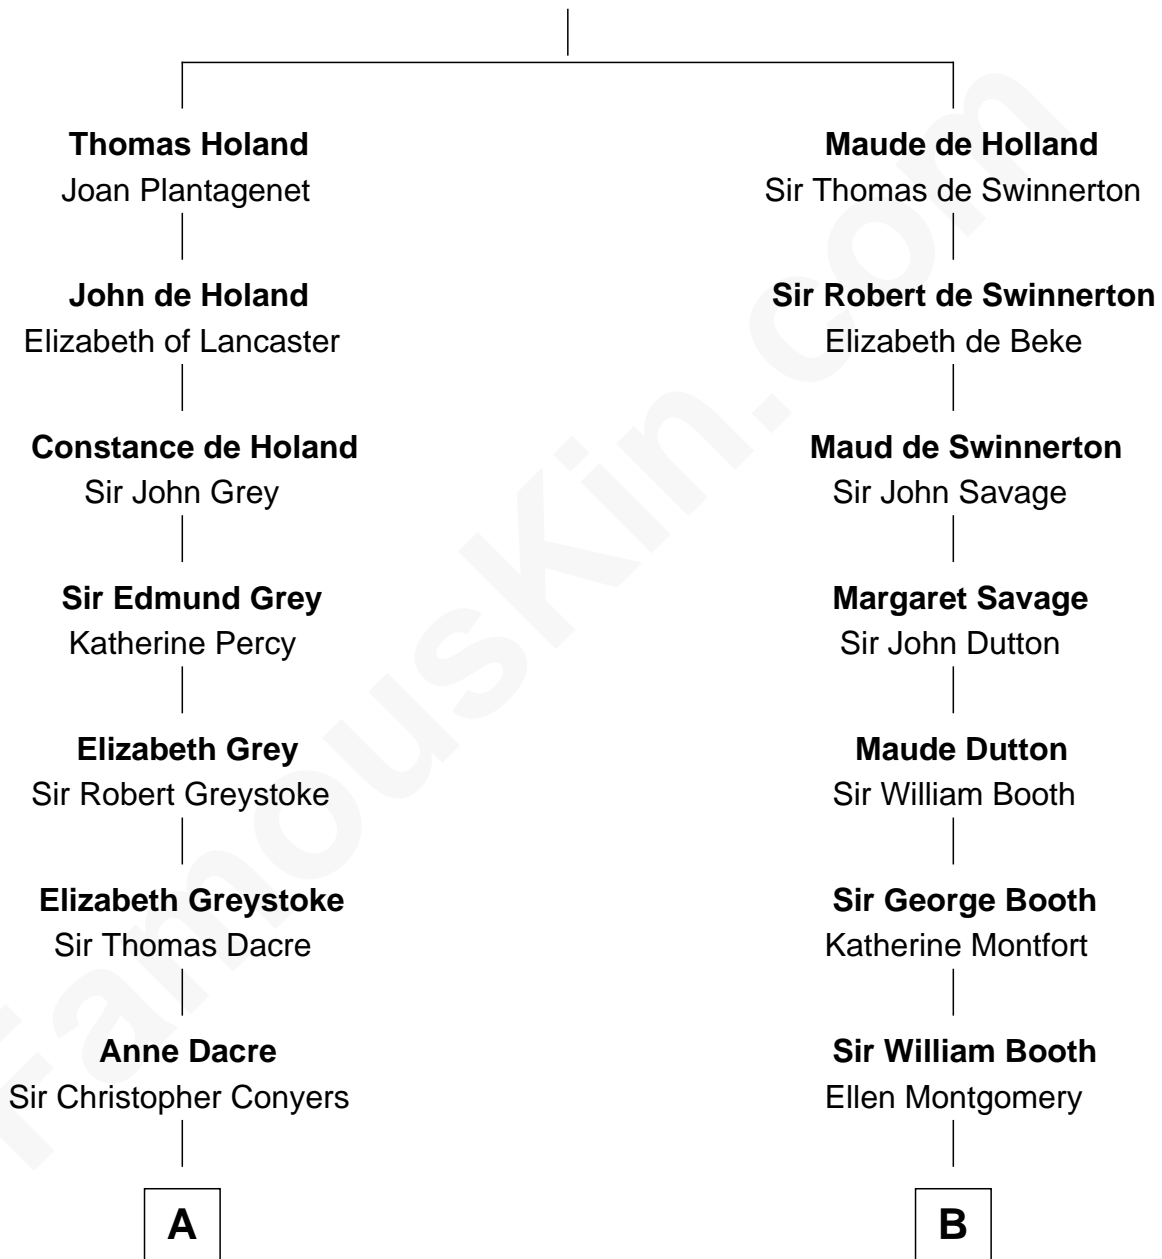

FamousKin.com Relationship Chart of

Anne Heche

TV and Movie Actress

16th cousin 5 times removed of

Isaac Taylor Tichenor

President of Auburn University

Sir Robert de Holland

Maude la Zouche

C

George A. Tukey

Belle Cubberley

Walter Bradlee Tukey

Marietta Swayzee Coffin

Marietta Susan Tukey

Richard Carleton Prickett

Nancy Abigail Prickett