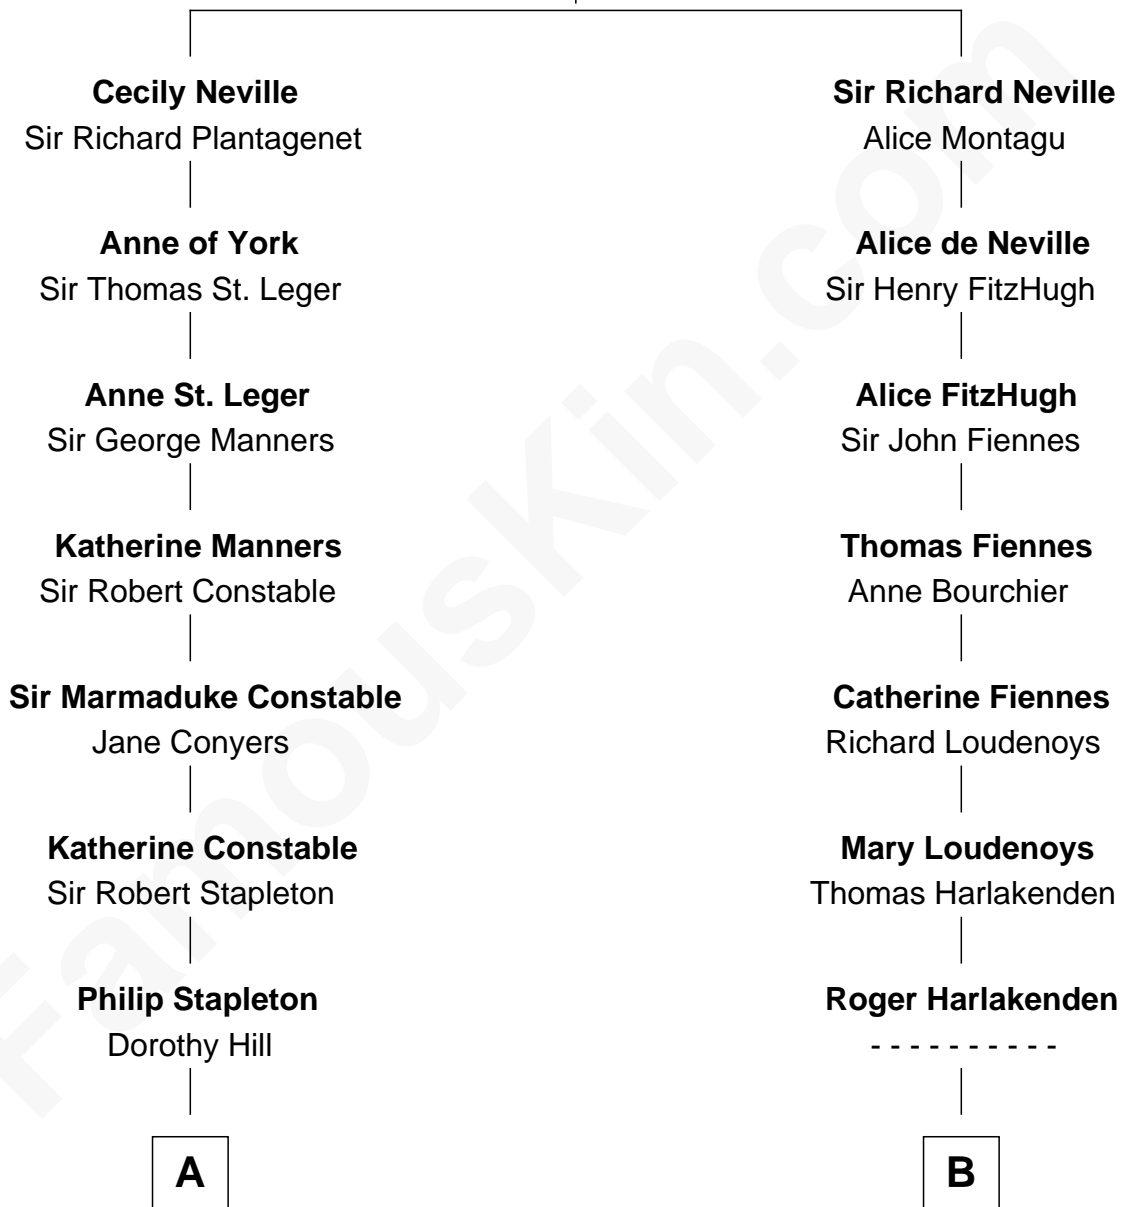

# FamousKin.com Relationship Chart of

**Anne Heche**

*TV and Movie Actress*

18th cousin of

**Ali Wentworth**

*TV Actress and Comedienne*

**Joan Beaufort**  
Sir Ralph Neville

**C**

**Nancy Abigail Prickett**

Donald Joe Heche

**Anne Heche**

*TV and Movie Actress*

**D**

**Mable Bryant Hobart**

Eric Bartlett Wentworth

**Ali Wentworth**